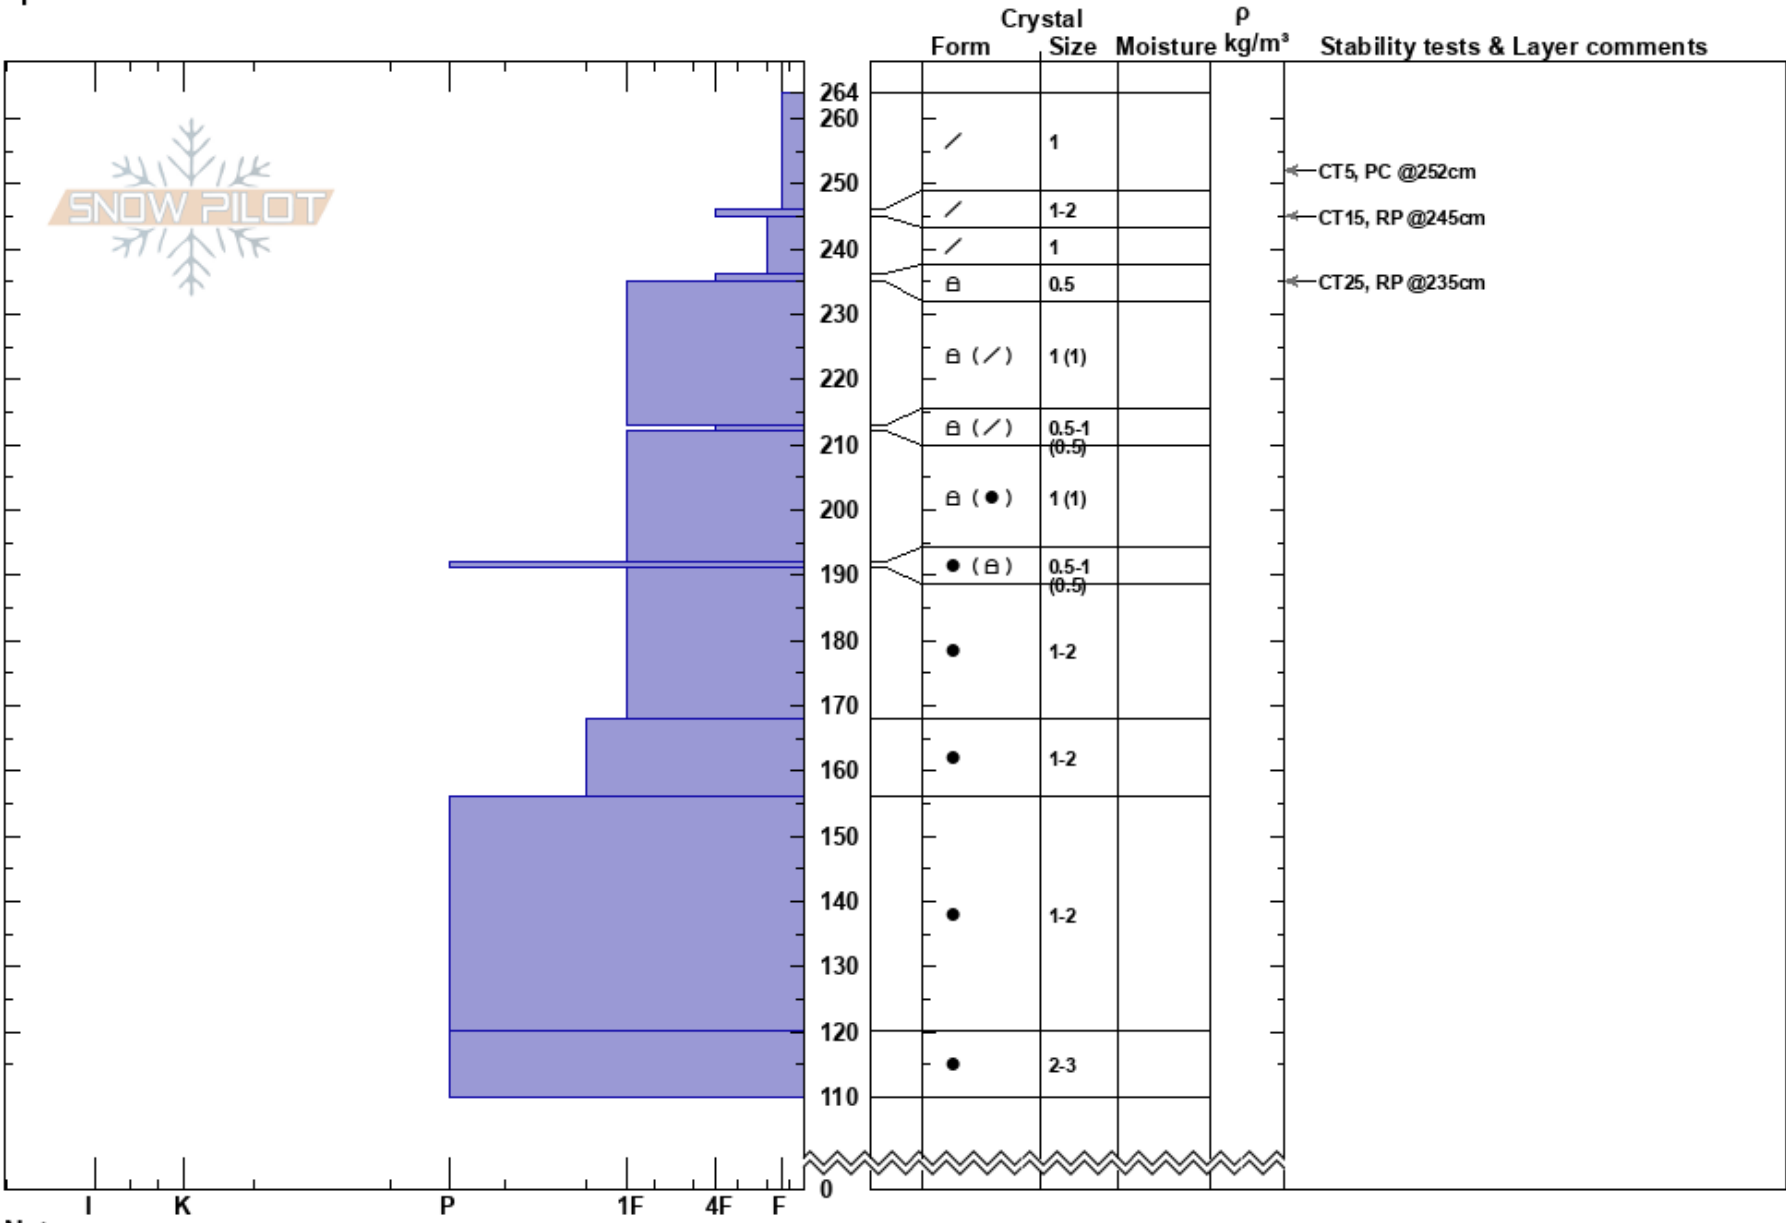

Cauldron Moraine Mid
 purcell
 BC
 Elevation: 2450 m
 Aspect: N
 Specifics:

RK Heli Ski Guides
 08/03/2023 - 13:30
 Co-ord: 11U 525417W 5573455N
 Slope Angle: 30°
 Wind Loading:

Stability:
 Air Temperature: HS:264
 Sky Cover: BKN PF: 30
 Precipitation: NO
 Wind: S Light Breeze

Layer Notes:

Notes: SM, MC