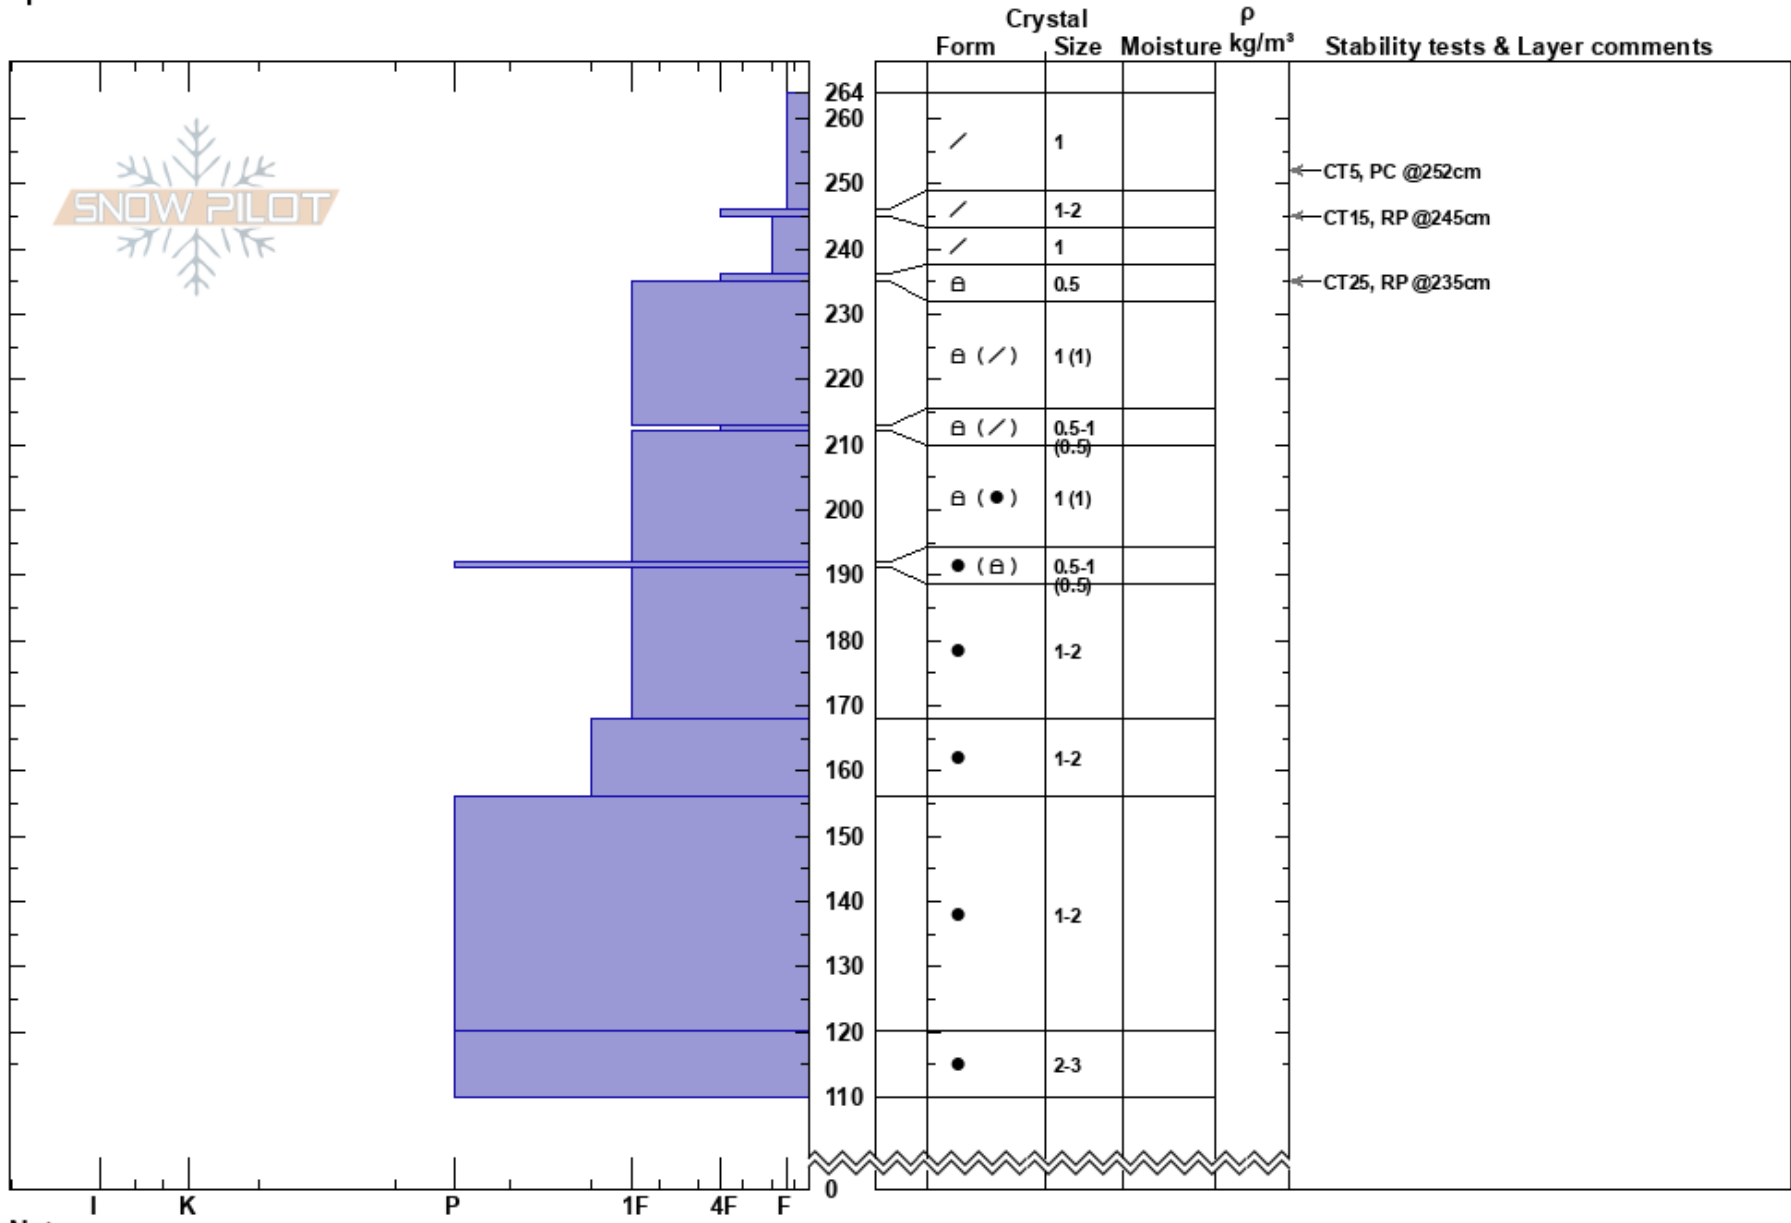

Cauldron Moraine Mid  
 purcell  
 BC  
 Elevation: 2450 m  
 Aspect: N  
 Specifics:

RK Heli Ski Guides  
 08/03/2023 - 13:30  
 Co-ord: 11U 525417W 5573455N  
 Slope Angle: 30°  
 Wind Loading:

Stability:  
 Air Temperature:  
 Sky Cover: BKN  
 Precipitation: NO  
 Wind: S Light Breeze

HS:264  
 PF: 30  
 Layer Notes:

Notes: SM, MC