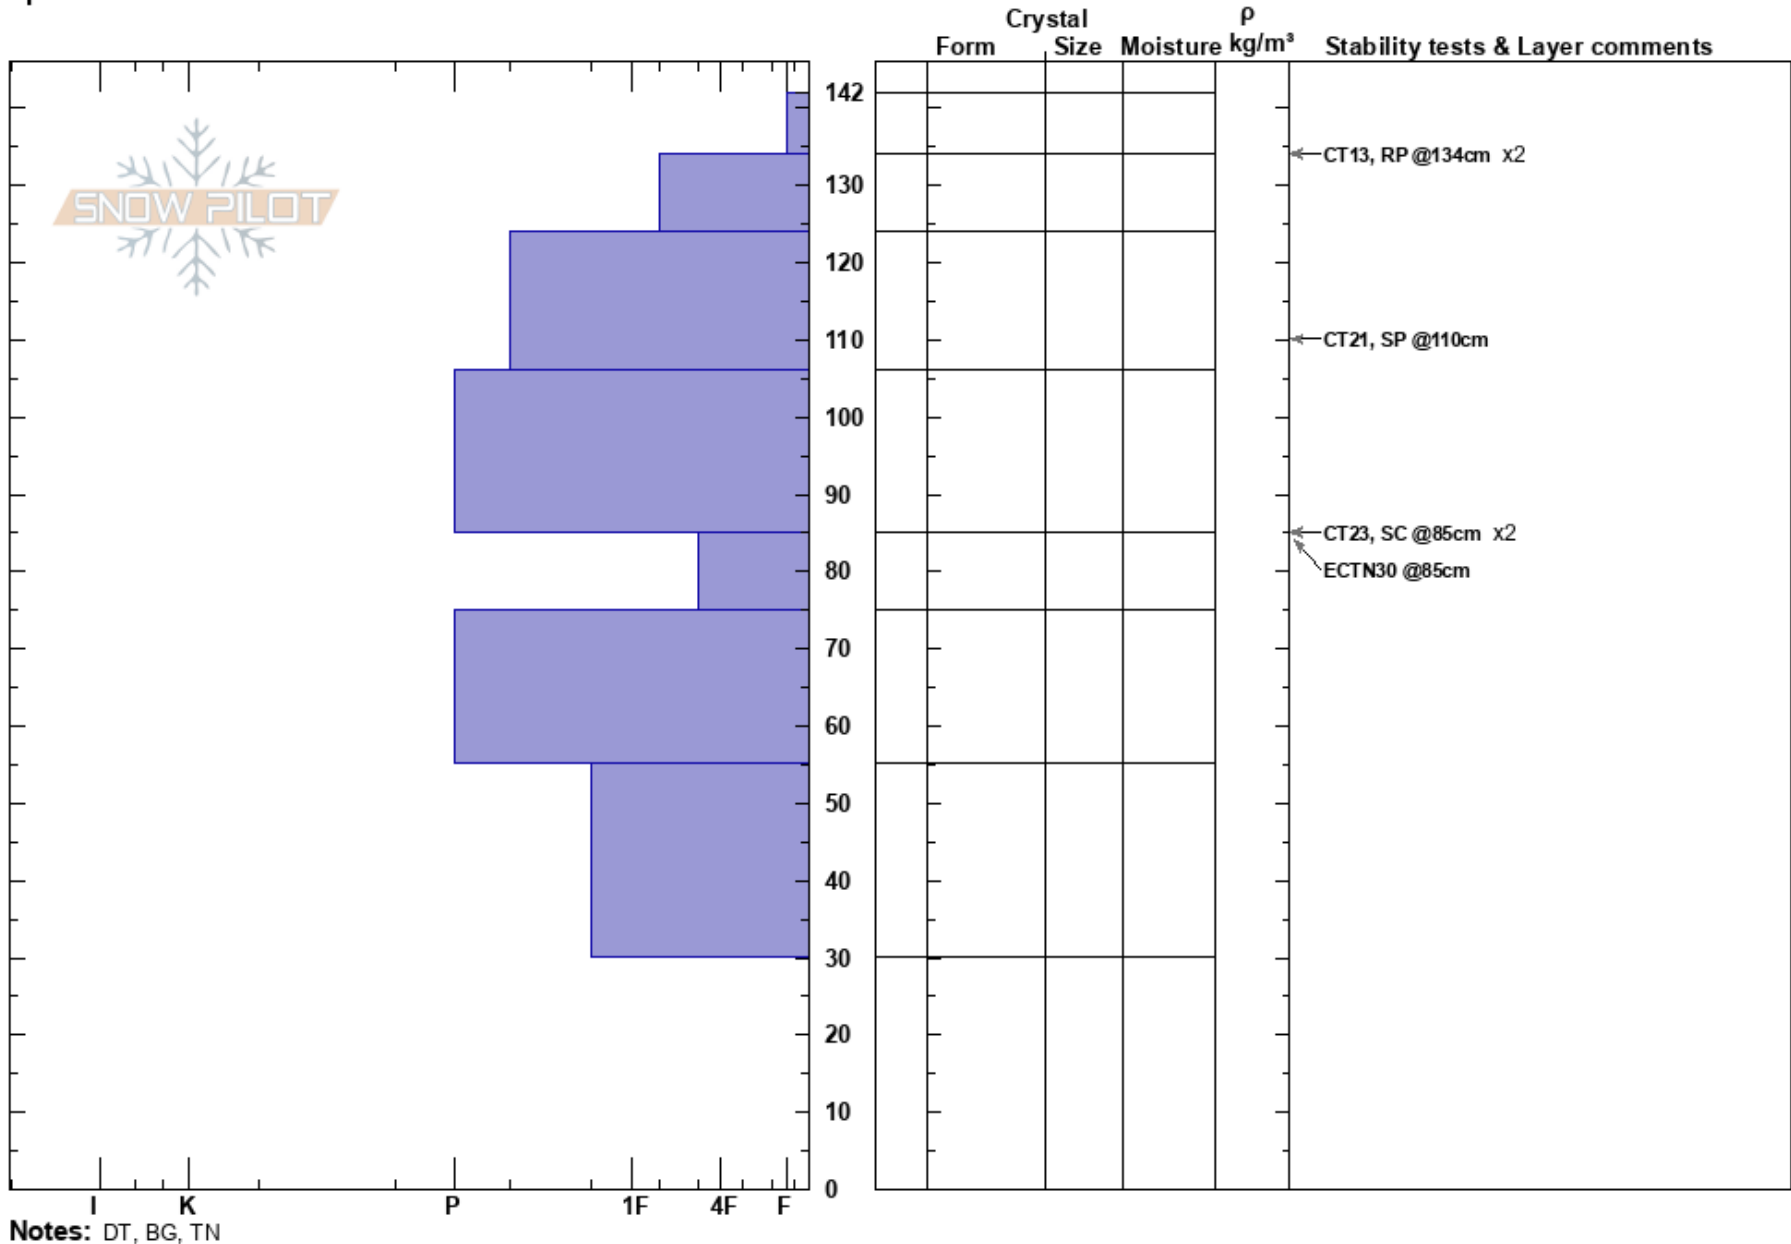

Central Cauldron Test
 purcell
 BC
Elevation: 2320 m
Aspect:
Specifics:

RK Heli Ski Guides
 08/03/2023 - 13:20
Co-ord: 11U 525339W 5573536N
Slope Angle: 30°
Wind Loading:

Stability: HS: 142
Air Temperature: 85-75cm: Problematic layer
Sky Cover: BKN
Precipitation: NO
Wind: S Light Breeze

Notes: DT, BG, TN