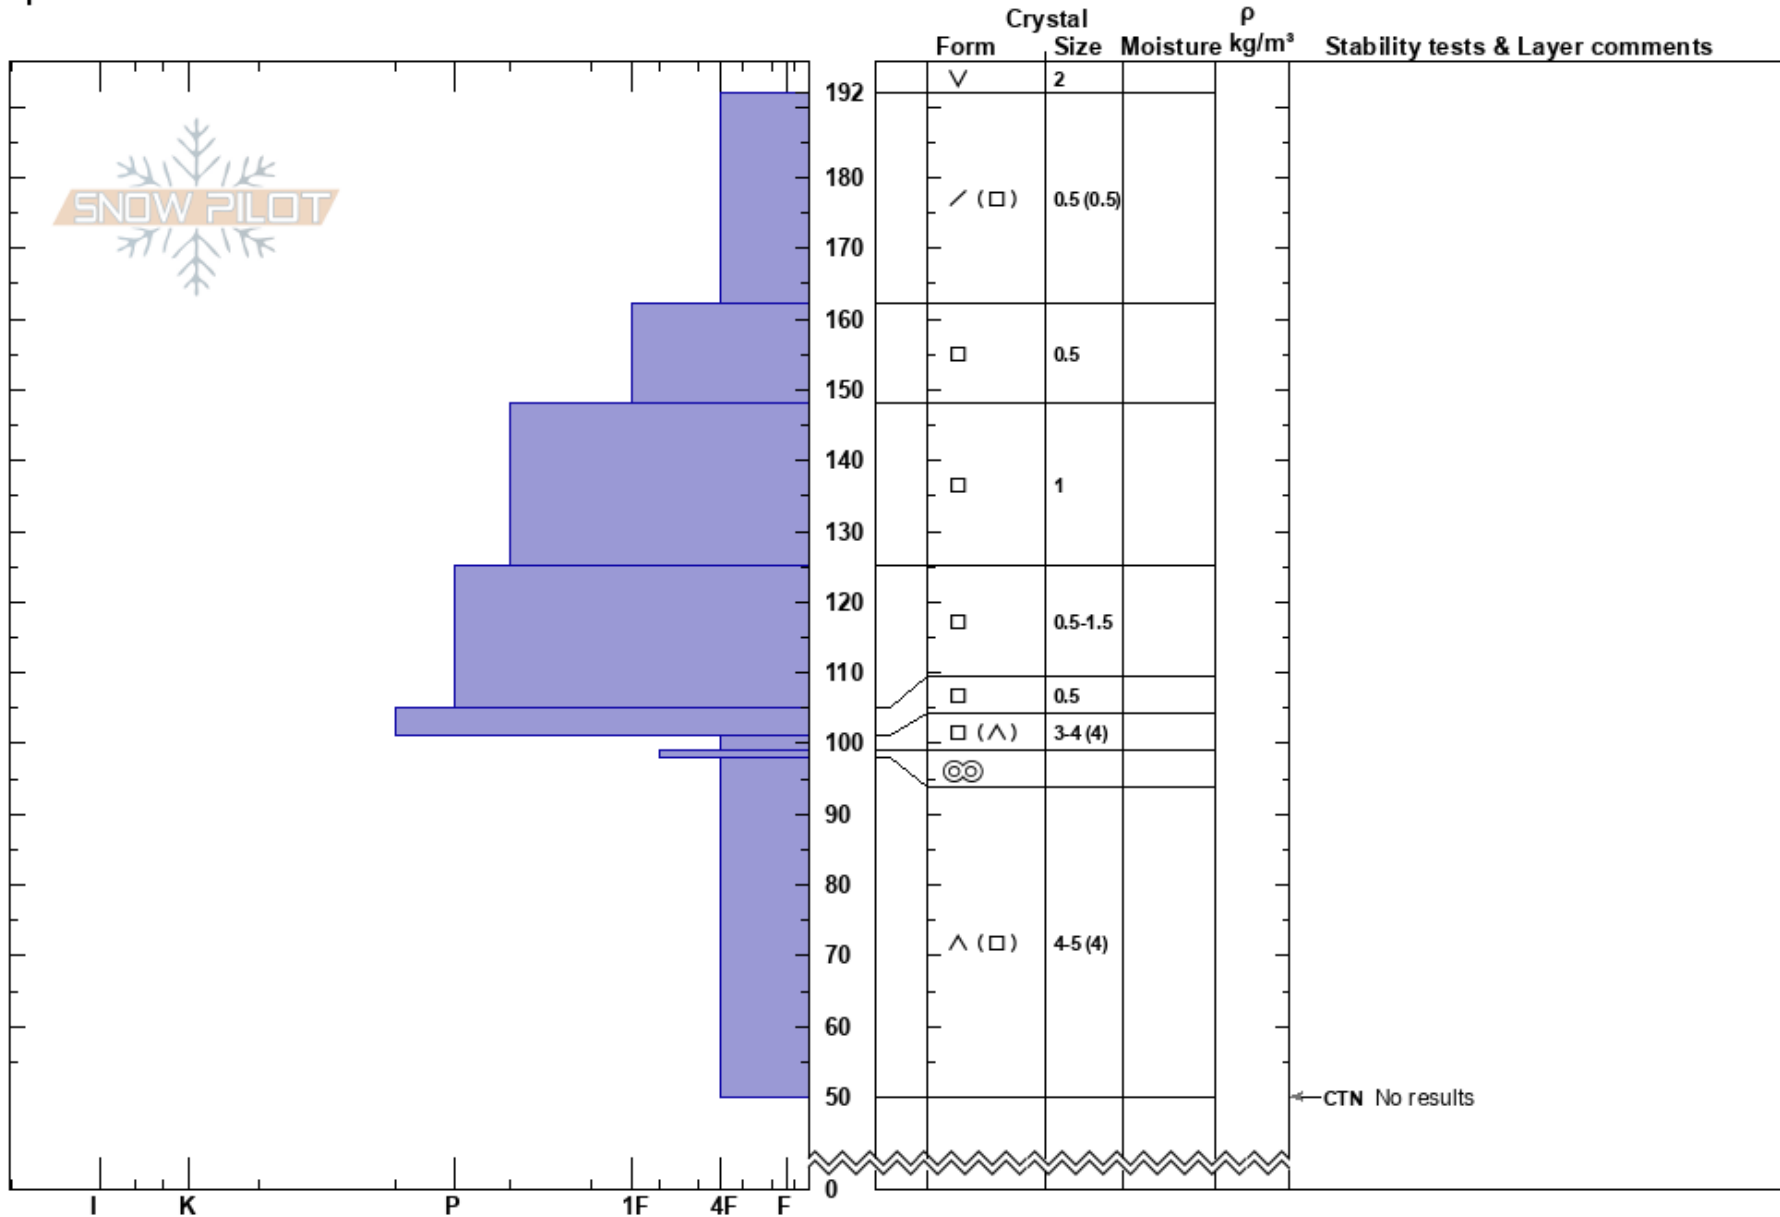

Farnham Moraines
 purcell
 BC
Elevation: 2460 m
Aspect: NE
Specifics:

RK Heli Ski Guides
 08/03/2023 - 11:00
Co-ord: 11U 536013W 5584665N
Slope Angle: 28°
Wind Loading: previous

Stability:
Air Temperature: -11°C
Sky Cover: CLR
Precipitation: NO
Wind: Calm

HS: 192
Layer Notes:
 101-99cm: Problematic layer

← CTN No results

Notes: Moraine feature leaving the glacier.