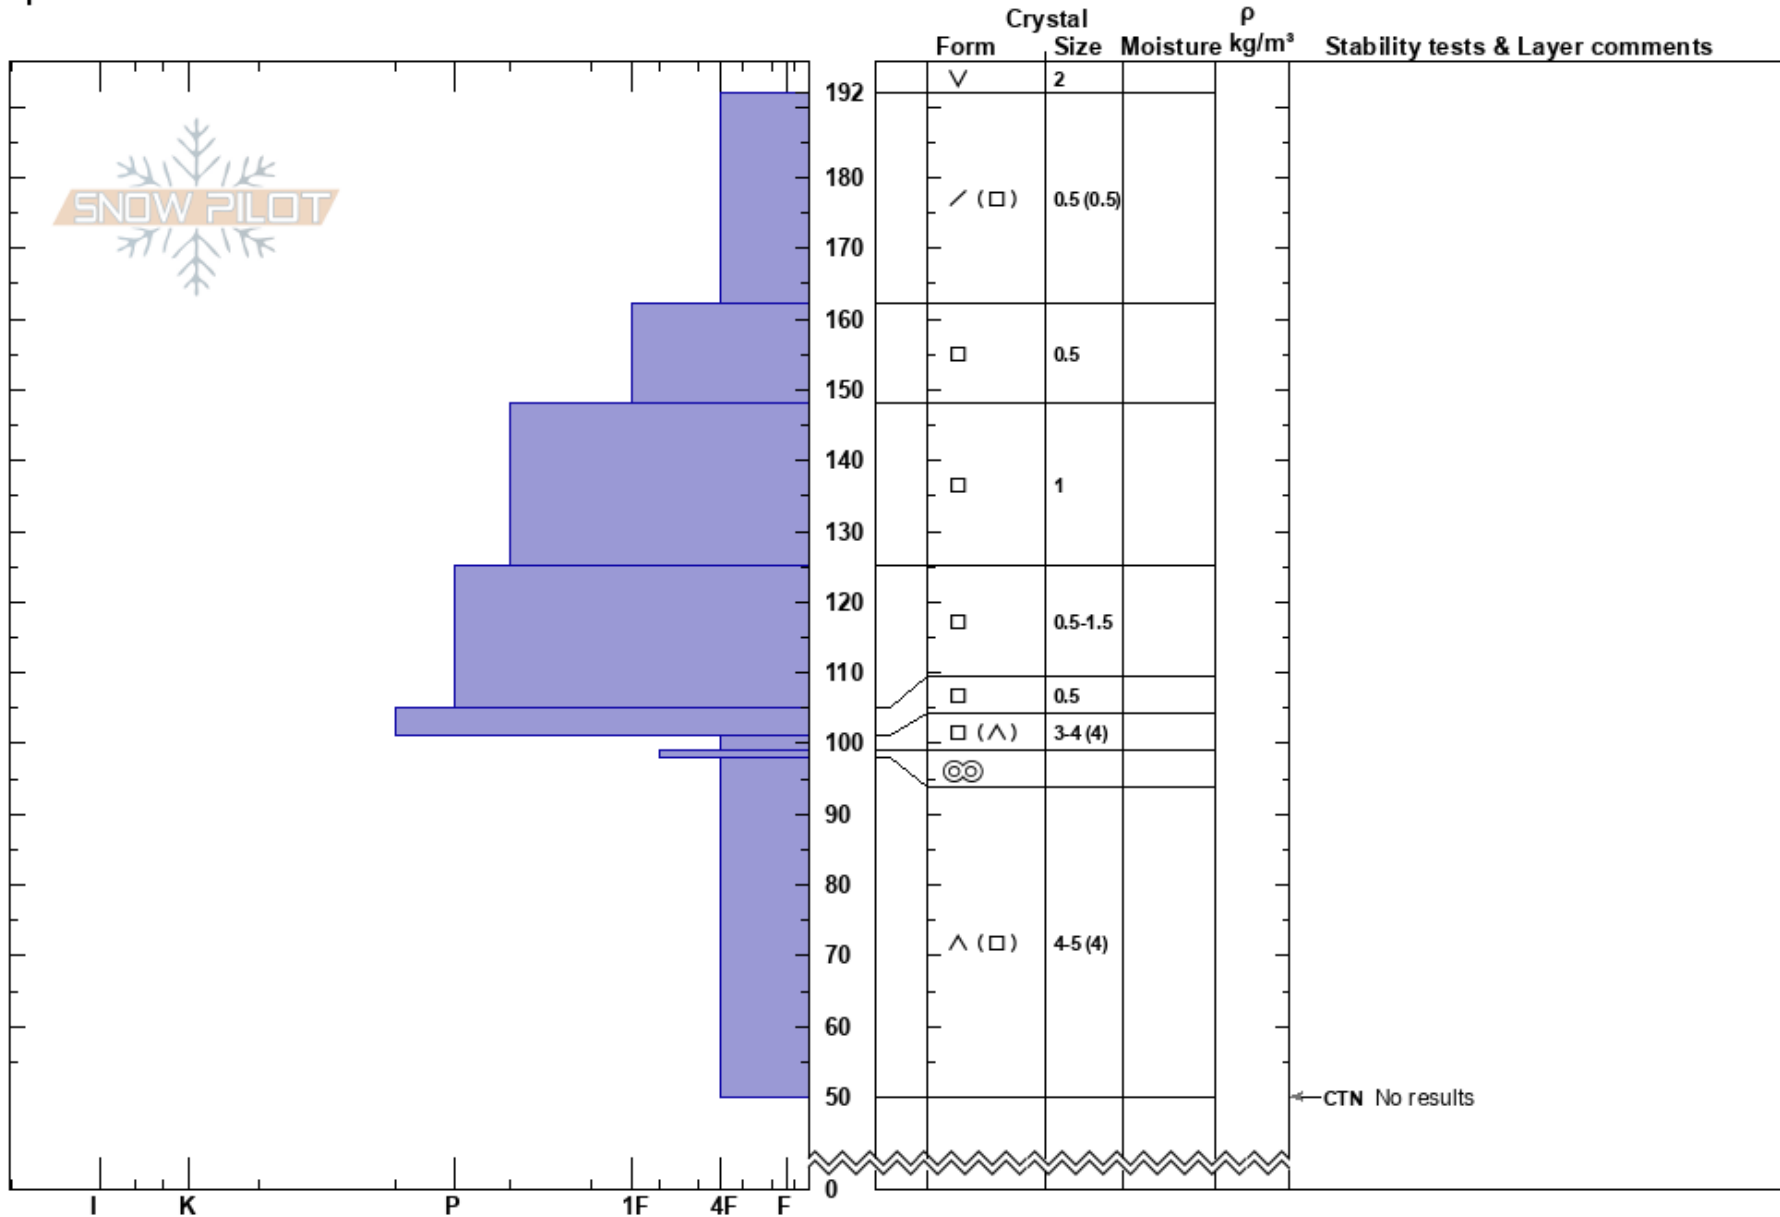

Farnham Moraines  
 purcell  
 BC  
**Elevation:** 2460 m  
**Aspect:** NE  
**Specifics:**

RK Heli Ski Guides  
 08/03/2023 - 11:00  
**Co-ord:** 11U 536013W 5584665N  
**Slope Angle:** 28°  
**Wind Loading:** previous

**Stability:**  
**Air Temperature:** -11°C  
**Sky Cover:** CLR  
**Precipitation:** NO  
**Wind:** Calm

**HS:** 192  
**Layer Notes:**  
 101-99cm: Problematic layer

**Notes:** Moraine feature leaving the glacier.