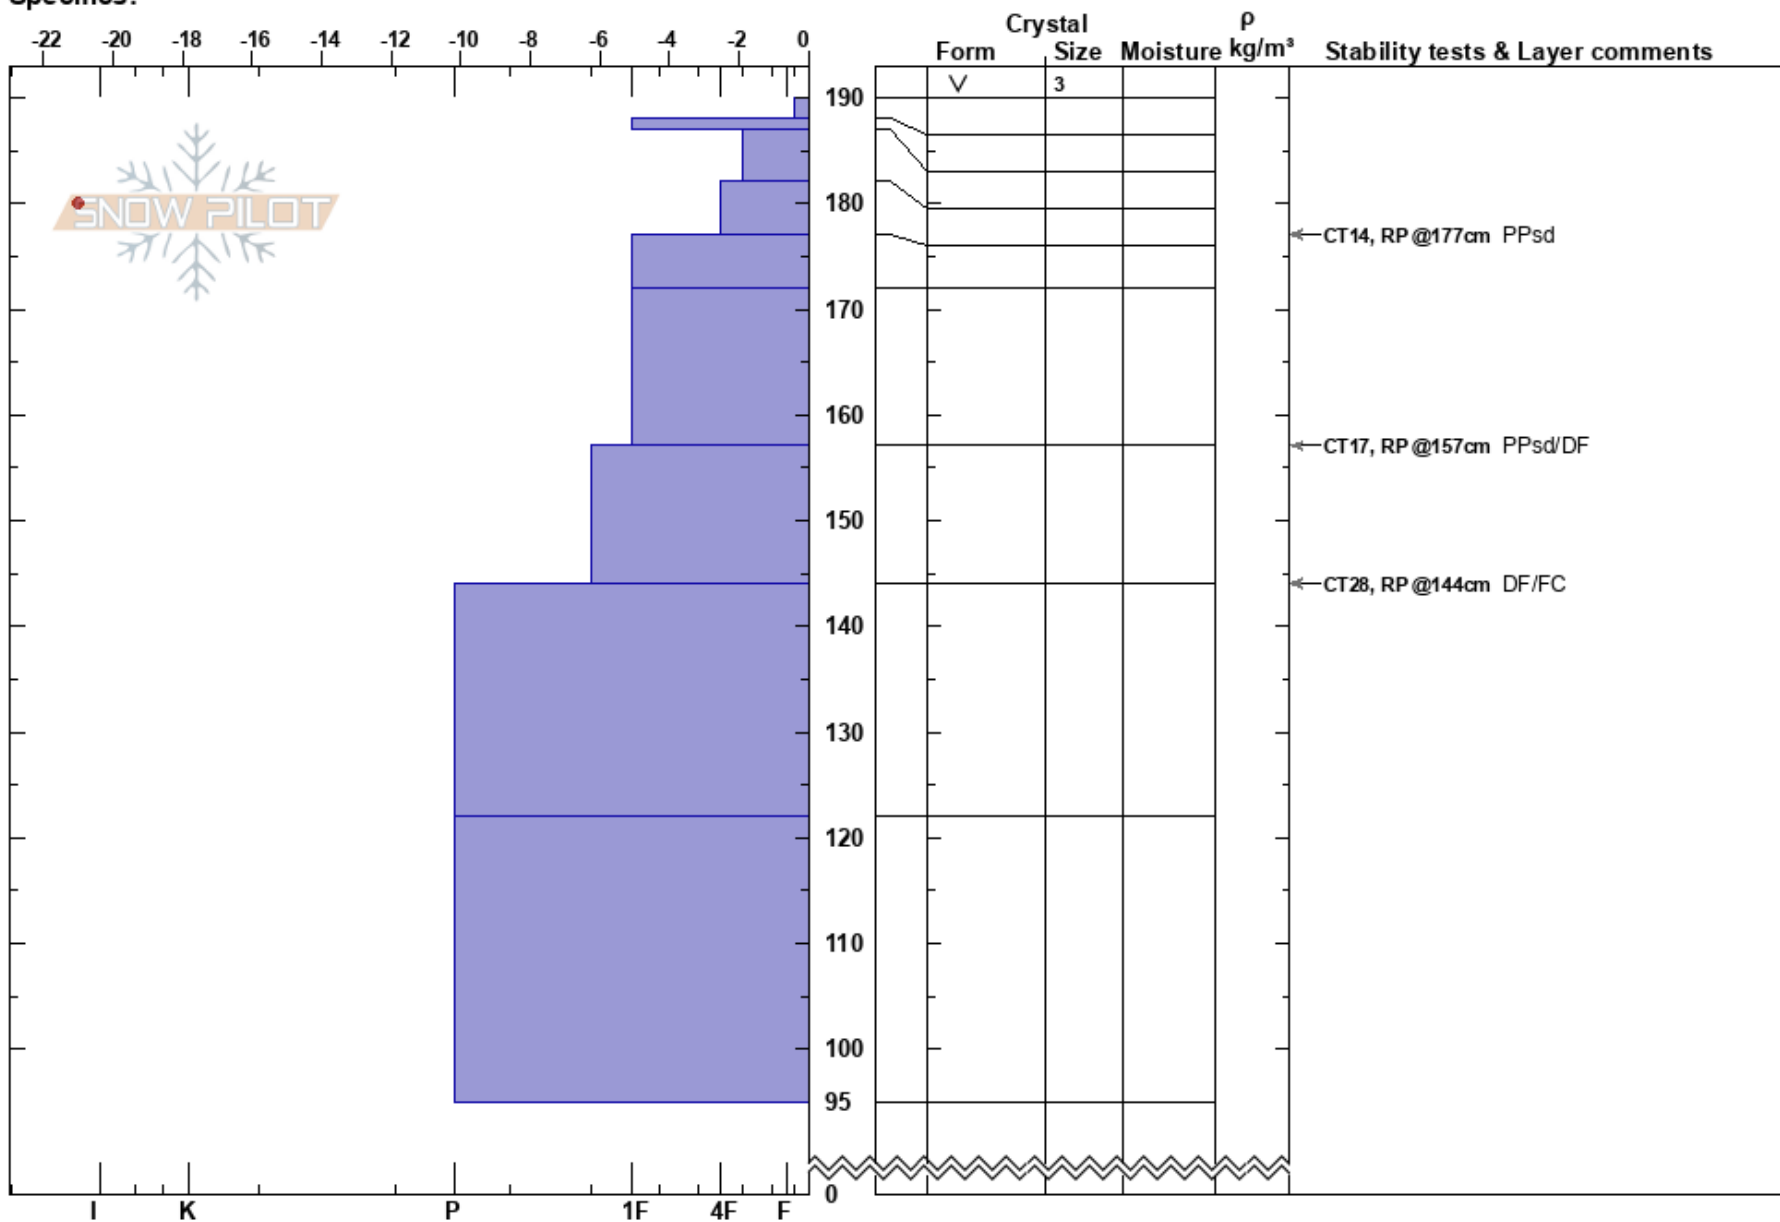

Farnham Glacier  
 purcell  
 BC  
 Elevation: 3000 m  
 Aspect: N  
 Specifics:

RK Heli Ski Guides  
 08/03/2023 - 10:00  
 Co-ord:  
 Slope Angle: 30°  
 Wind Loading:

Stability: **HS: 190**  
 Air Temperature: -18°C PF: 40  
 Sky Cover: CLR  
 Precipitation: NO  
 Wind: SE Light Breeze

Layer Notes:

Notes: