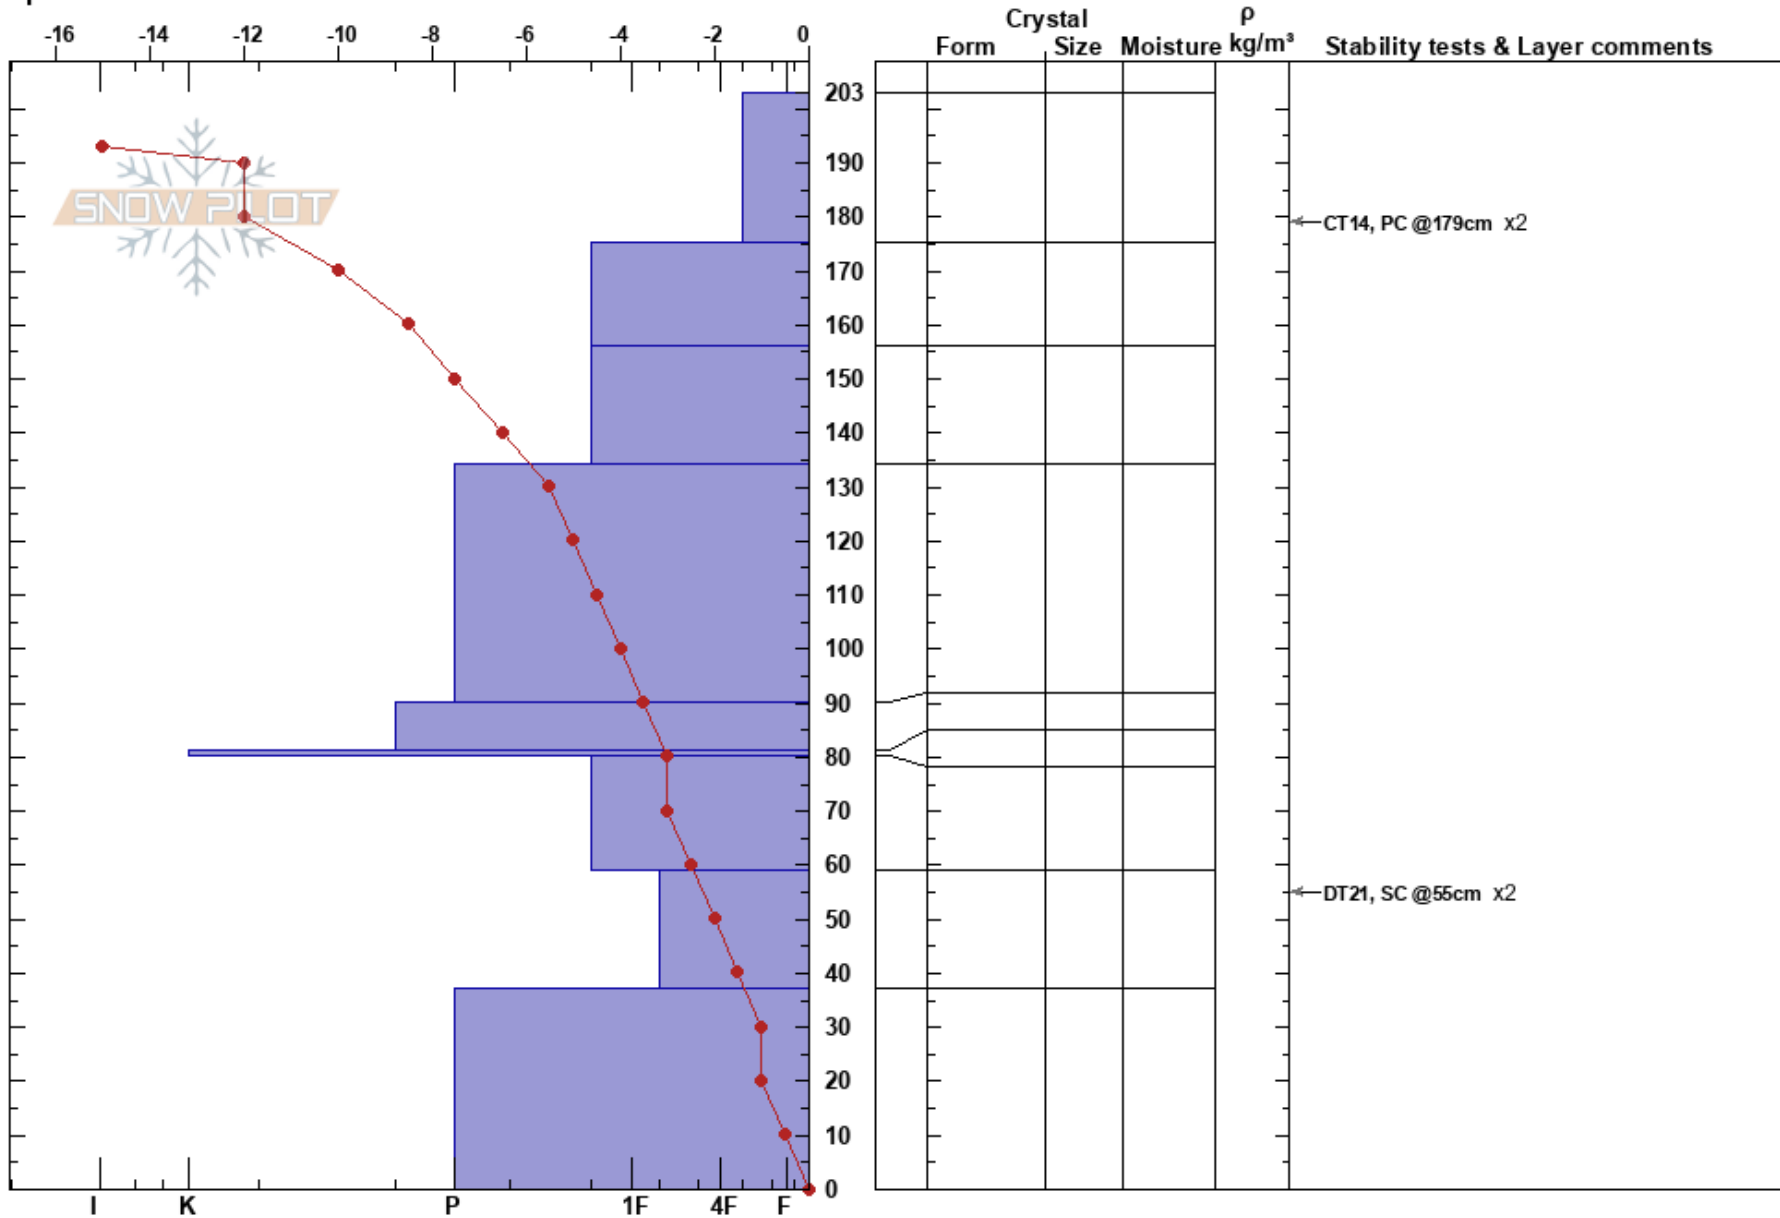

Rozie's
purcell
BC
Elevation: 2275 m
Aspect: SW
Specifics:

RK Heli Ski Guides
08/03/2023 - 11:45
Co-ord: 11U 529509W 5580958N
Slope Angle: 20°
Wind Loading:

Stability:
Air Temperature:
Sky Cover: FEW
Precipitation: NO
Wind: Calm

HS:203
PF: 40 59-37cm: Problematic layer

Layer Notes:

Notes: