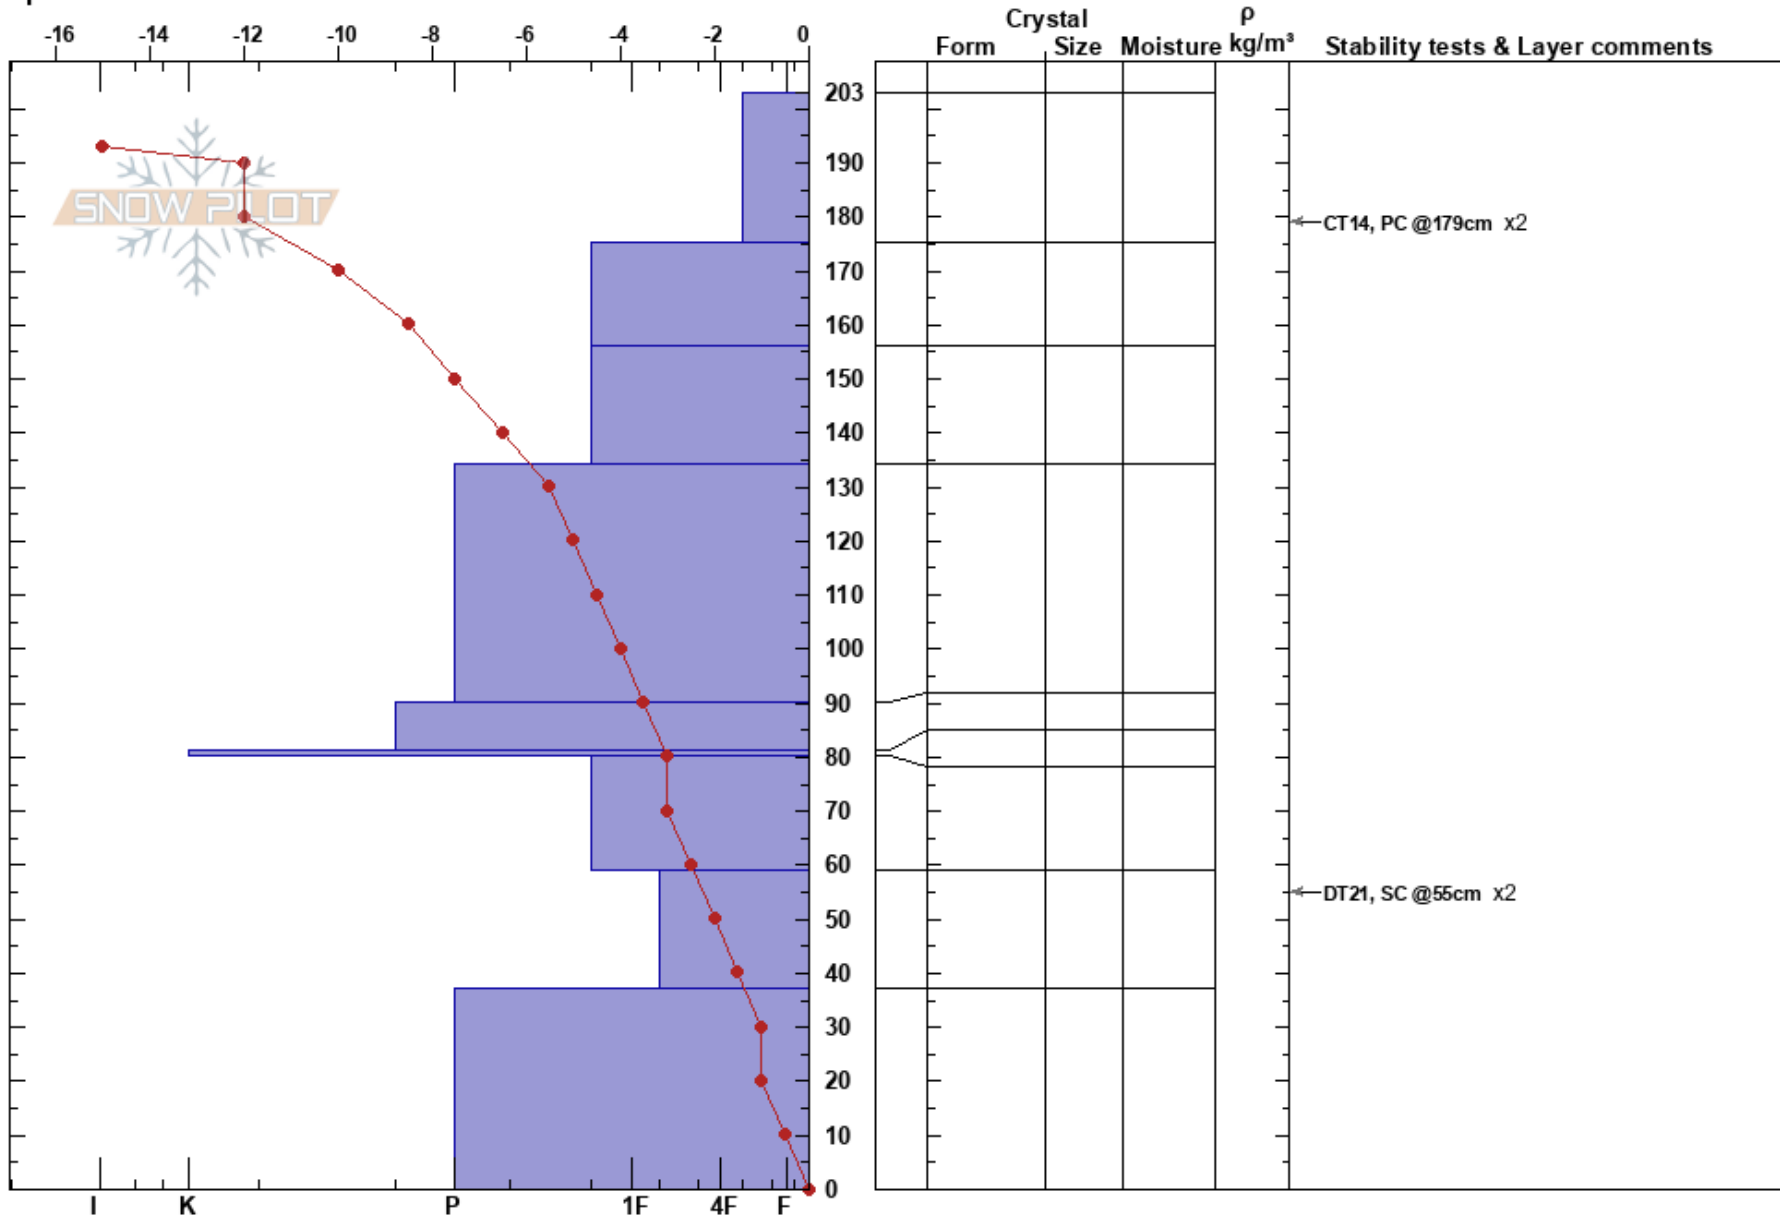

Rozie's
 purcell
 BC
 Elevation: 2275 m
 Aspect: SW
 Specifics:

RK Heli Ski Guides
 08/03/2023 - 11:45
 Co-ord: 11U 529509W 5580958N
 Slope Angle: 20°
 Wind Loading:

Stability:
 Air Temperature:
 Sky Cover: FEW
 Precipitation: NO
 Wind: Calm

HS:203
 PF: 40 59-37cm: Problematic layer

Notes: