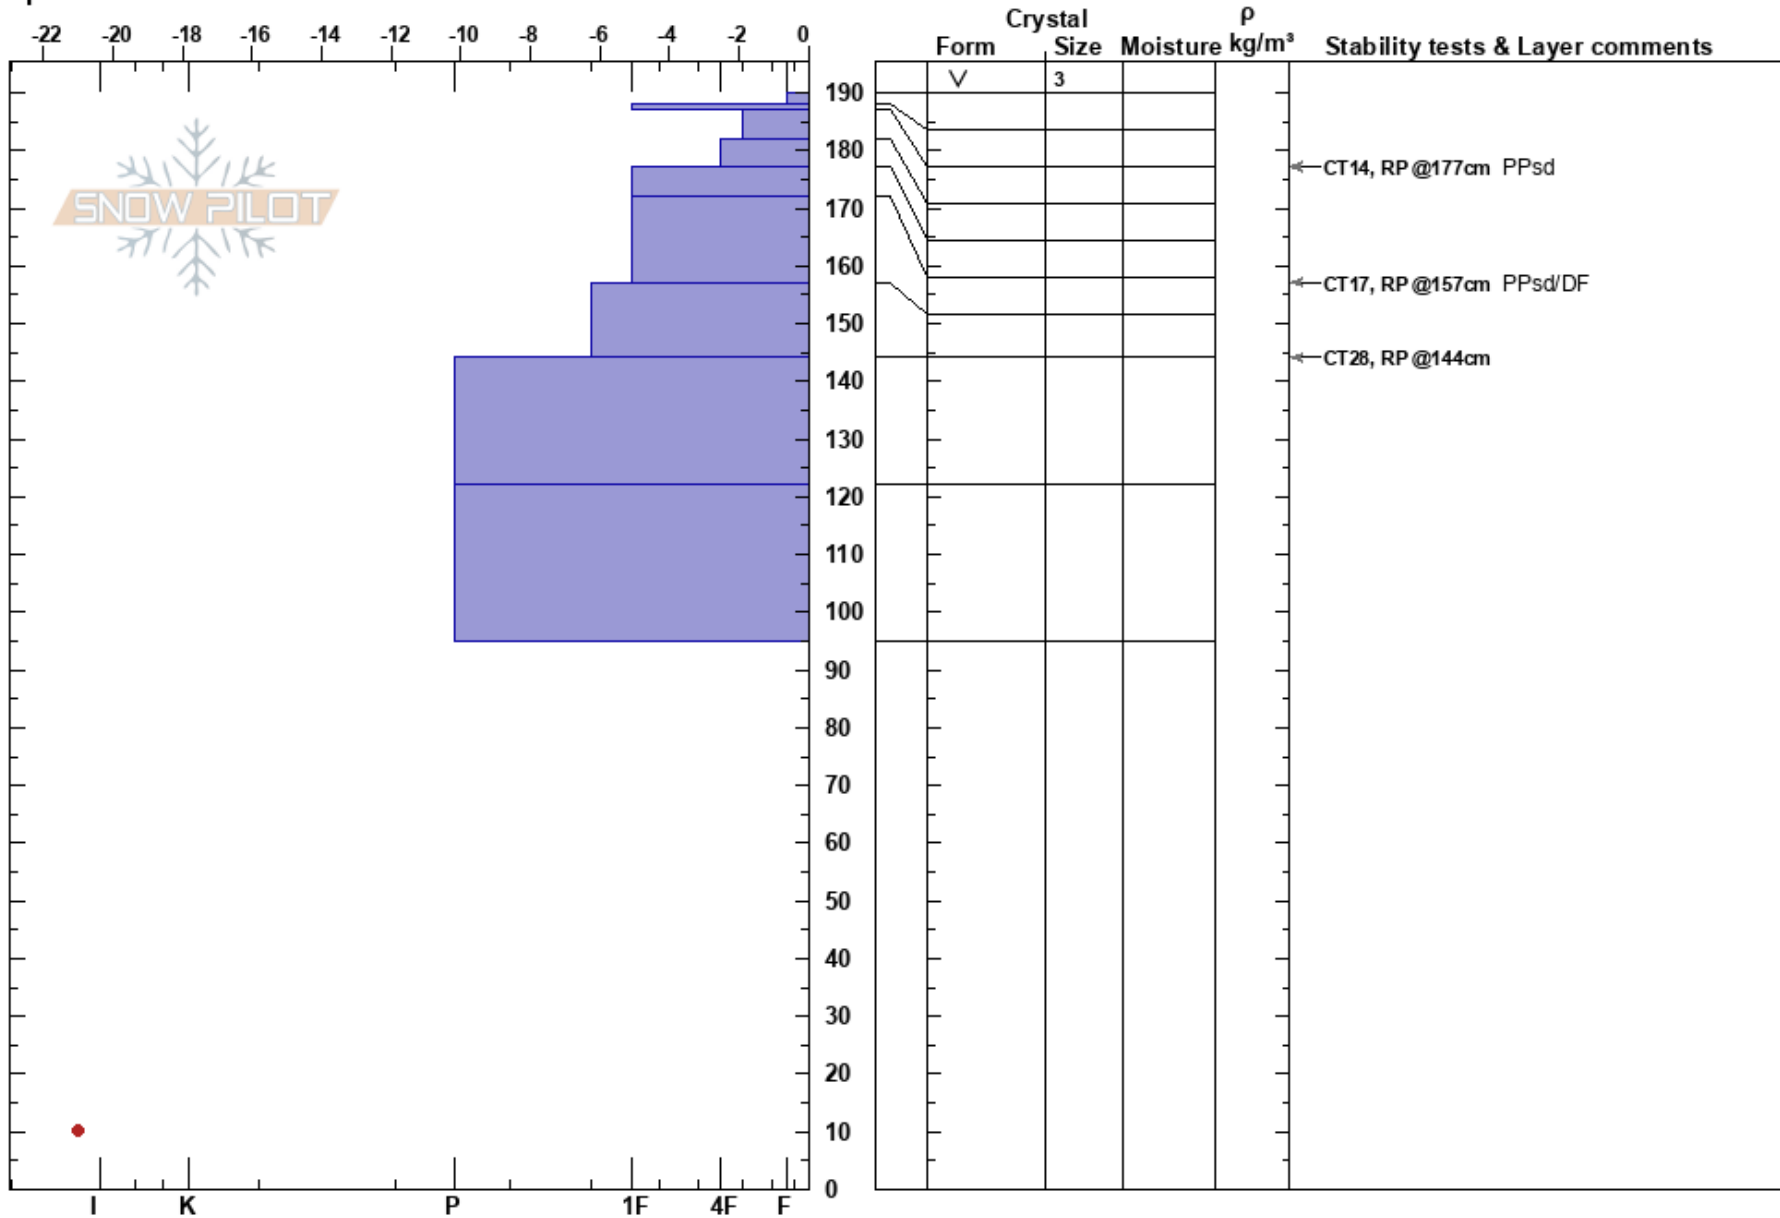

Farnham Glacier
 purcell
 BC
Elevation: 3000 m
Aspect: N
Specifics:

RK Heli Ski Guides
 08/03/2023 - 10:00
Co-ord: 11U 536790W 5582988N
Slope Angle: 30°
Wind Loading:

Stability:
Air Temperature: -18°C **PF:** 40
Sky Cover: CLR
Precipitation: NO
Wind: SE Light Breeze

Layer Notes:

Notes: