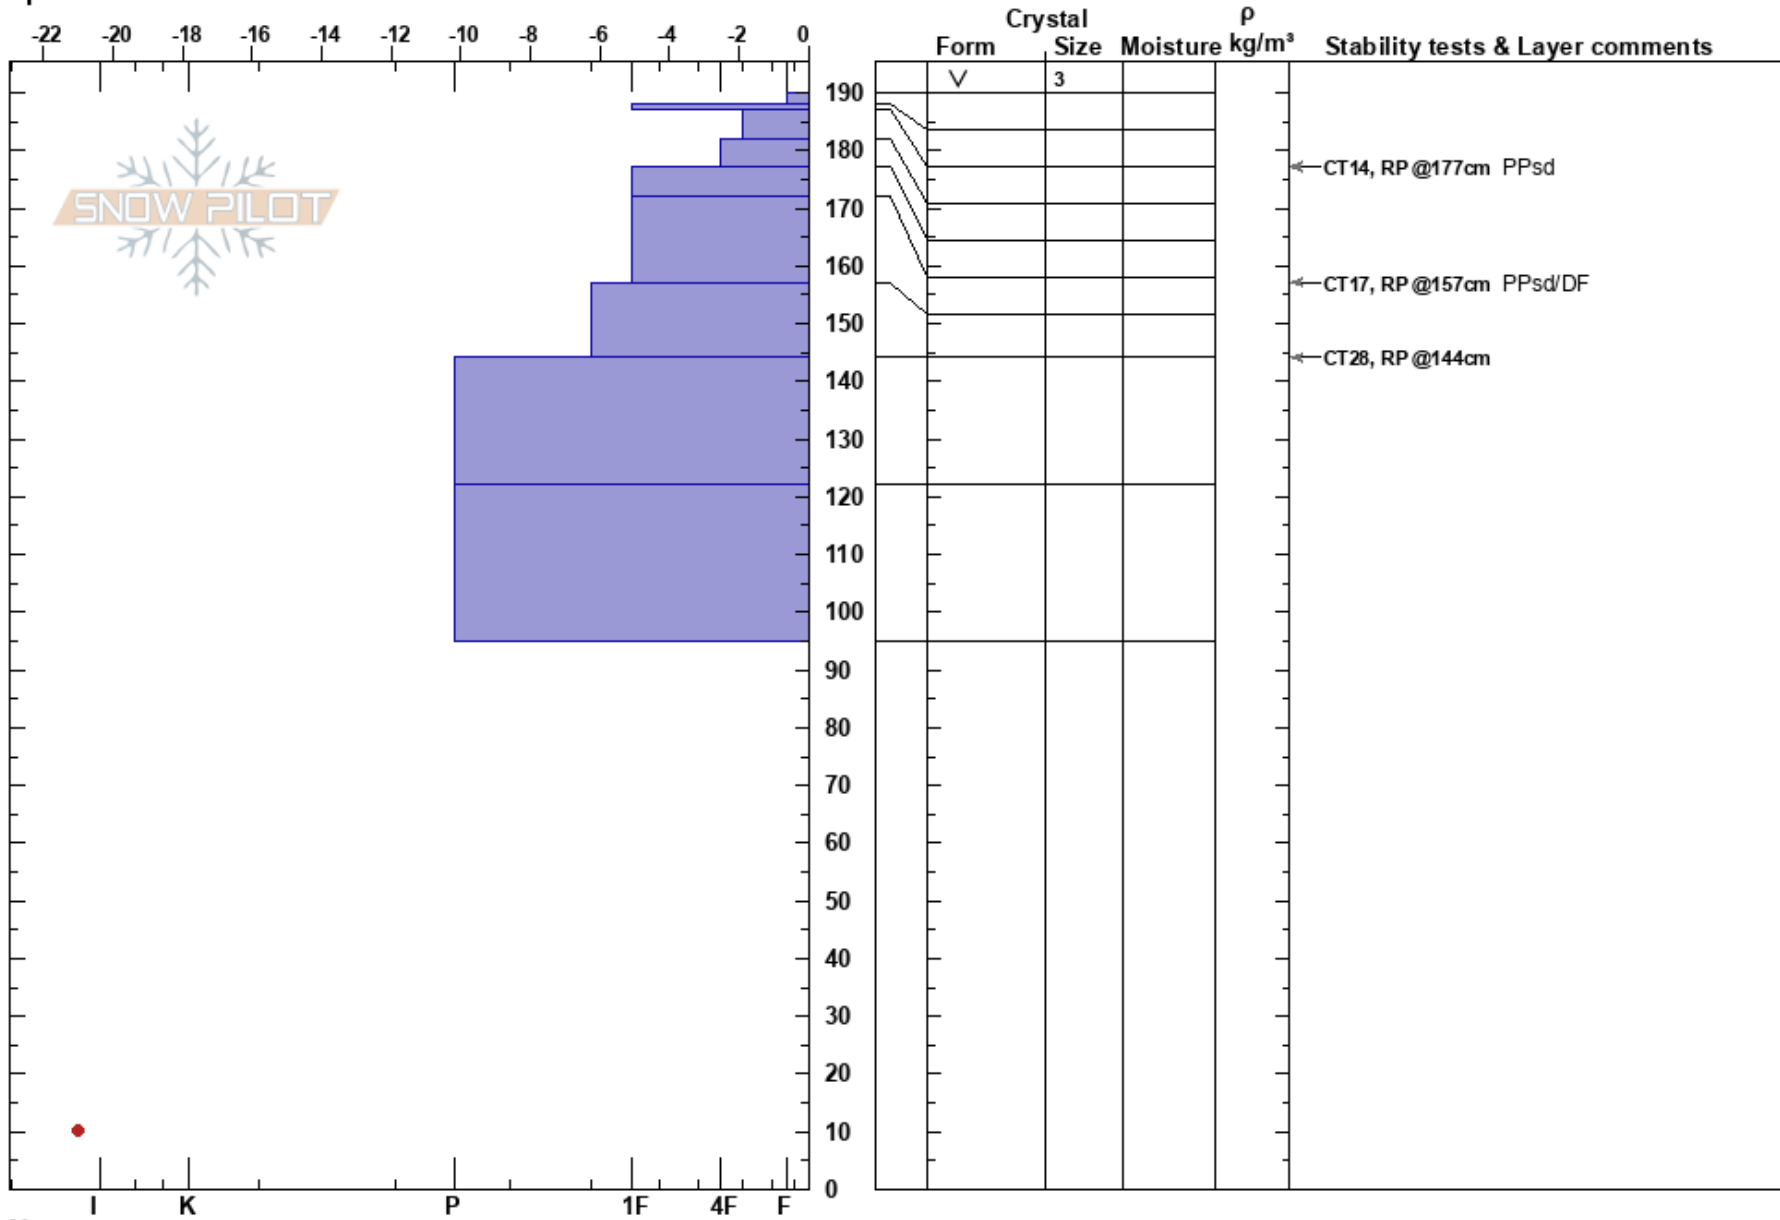

Farnham Glacier
 purcell
 BC
Elevation: 3000 m
Aspect: N
Specifics:

RK Heli Ski Guides
 08/03/2023 - 10:00
Co-ord: 11U 536790W 5582988N
Slope Angle: 30°
Wind Loading:

Stability:
Air Temperature: -18°C
Sky Cover: CLR
Precipitation: NO
Wind: SE Light Breeze

HS: 190
PF: 40
Layer Notes:

Notes: