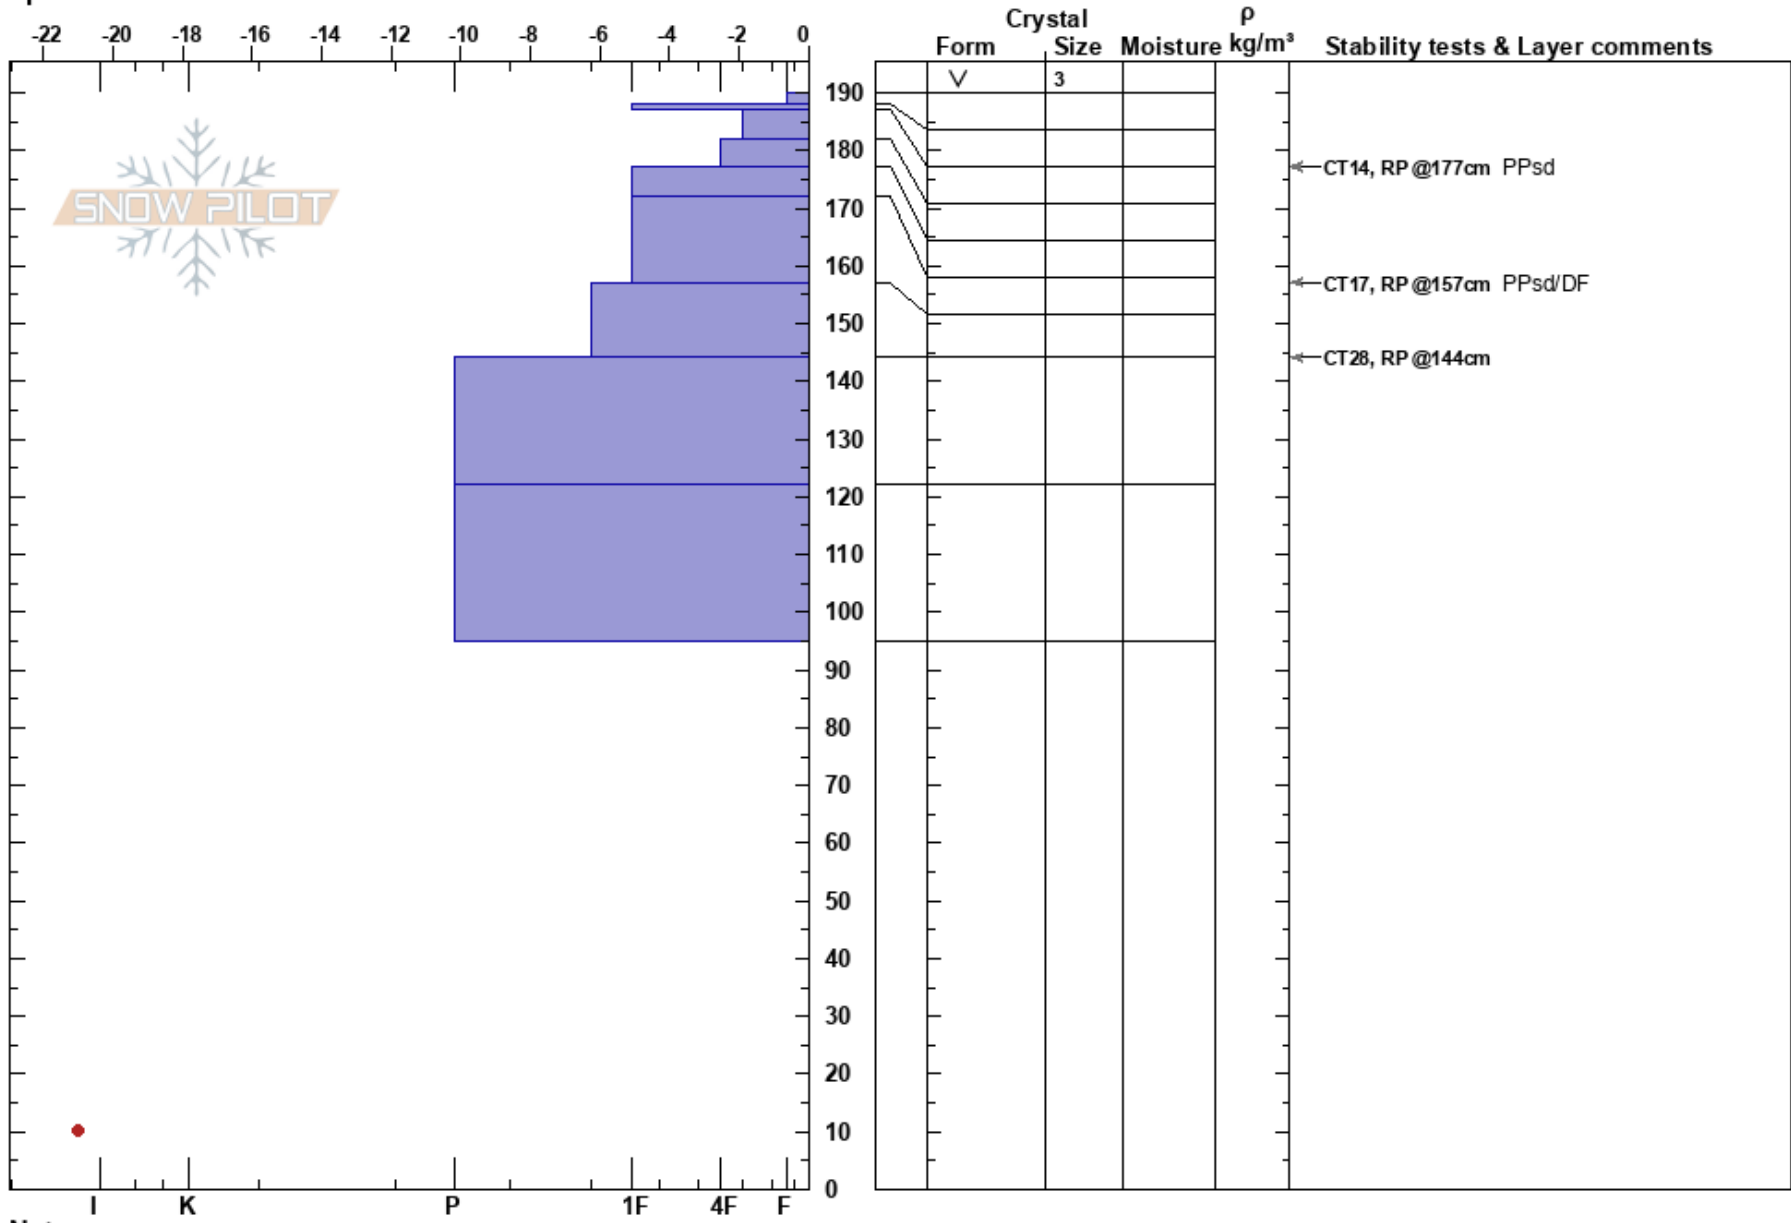

Farnham Glacier
 purcell
 BC
Elevation: 3000 m
Aspect: N
Specifics:

RK Heli Ski Guides
 08/03/2023 - 10:00
Co-ord: 11U 536790W 5582988N
Slope Angle: 30°
Wind Loading:

Stability: **HS:** 190 **Layer Notes:**
Air Temperature: -18°C **PF:** 40
Sky Cover: CLR
Precipitation: NO
Wind: SE Light Breeze