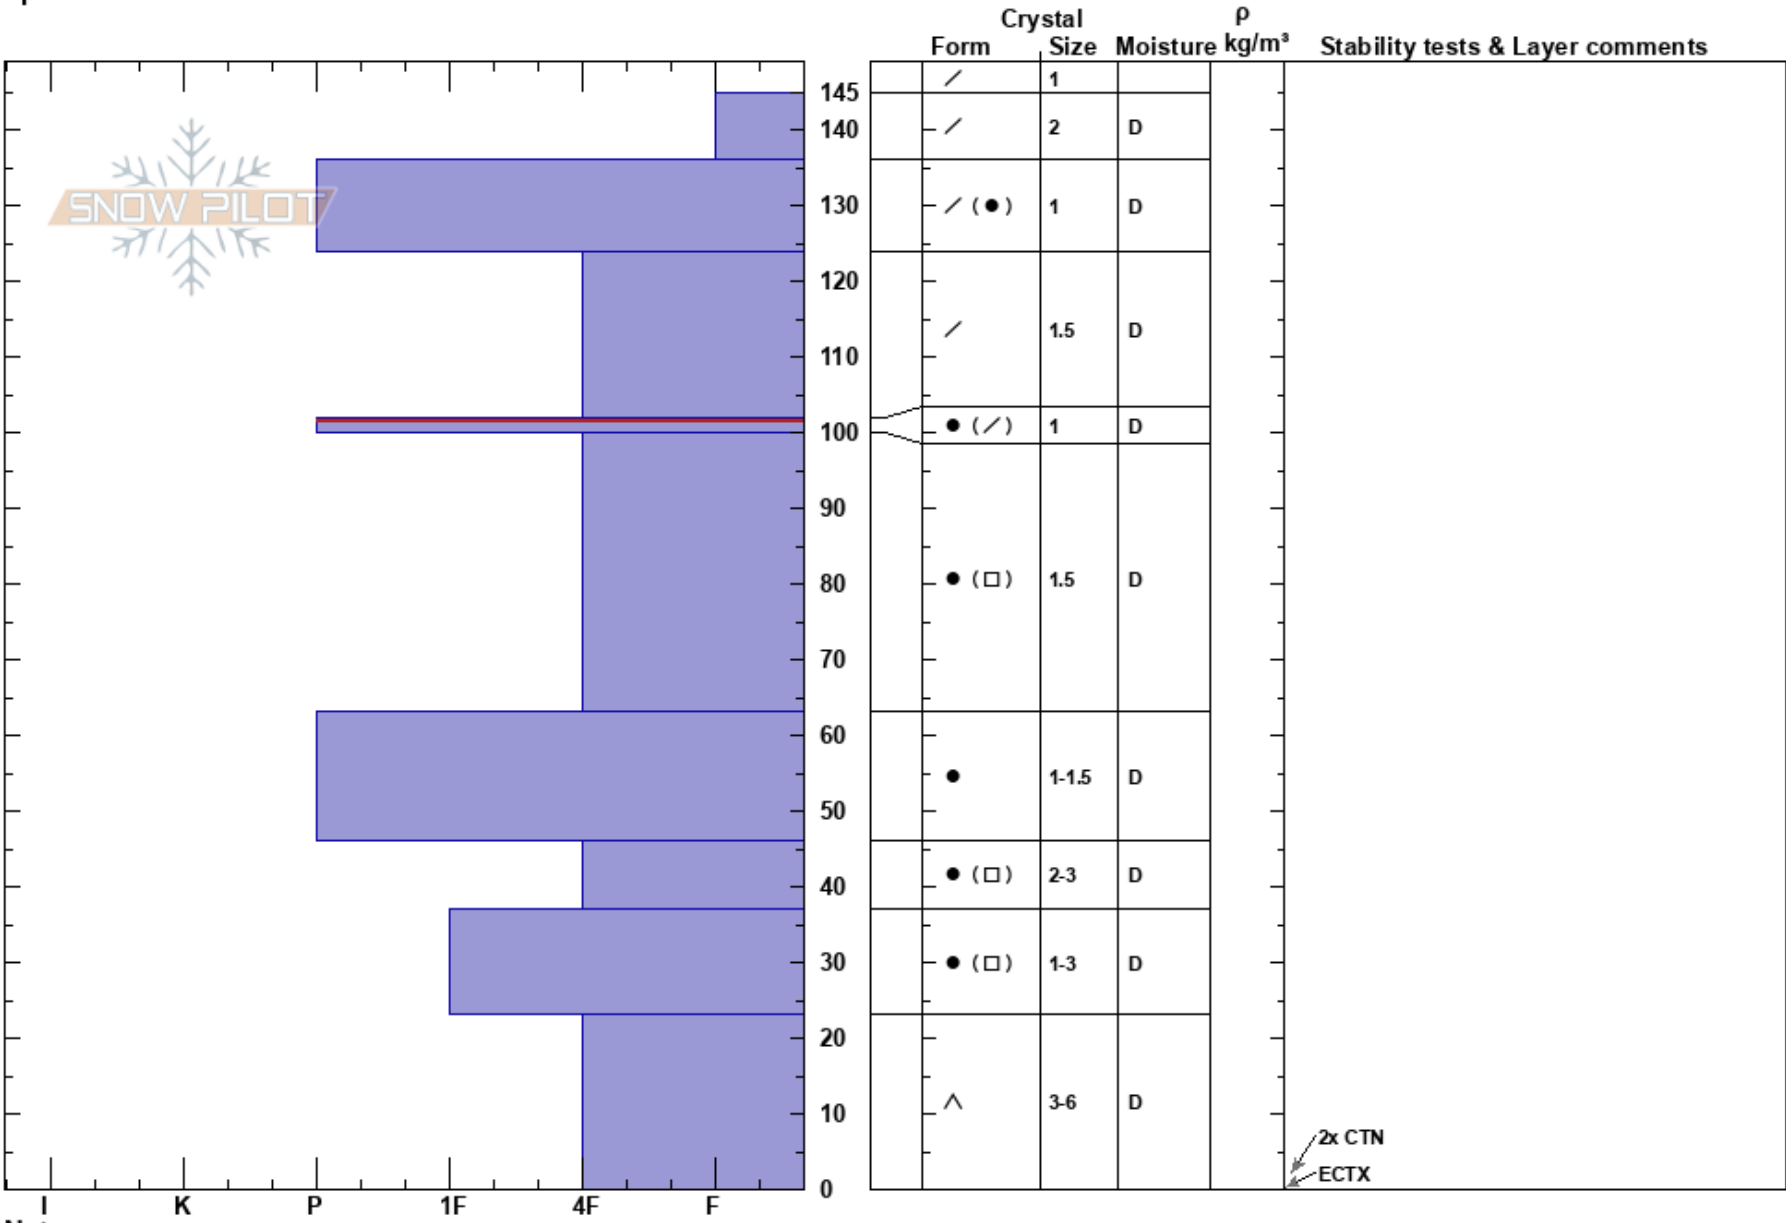

Lillie G Glade
 Vail/Summit County
 CO
Elevation: 11662 ft
Aspect: SE
Specifics:

Jon Kaufmann
 03/08/2023 - 12:40pm
Co-ord: 39.46427N, -106.16225E
Slope Angle: 18°
Wind Loading: yes

Stability: Very Good **HS:** 145 **Layer Notes:**
Air Temperature: **PF:** 35 102-100cm: Problematic layer
Sky Cover: OVC **PS:** 5
Precipitation: NO
Wind: W Moderate

Notes: Consistent cross-loading NTL evident throughout snowpack