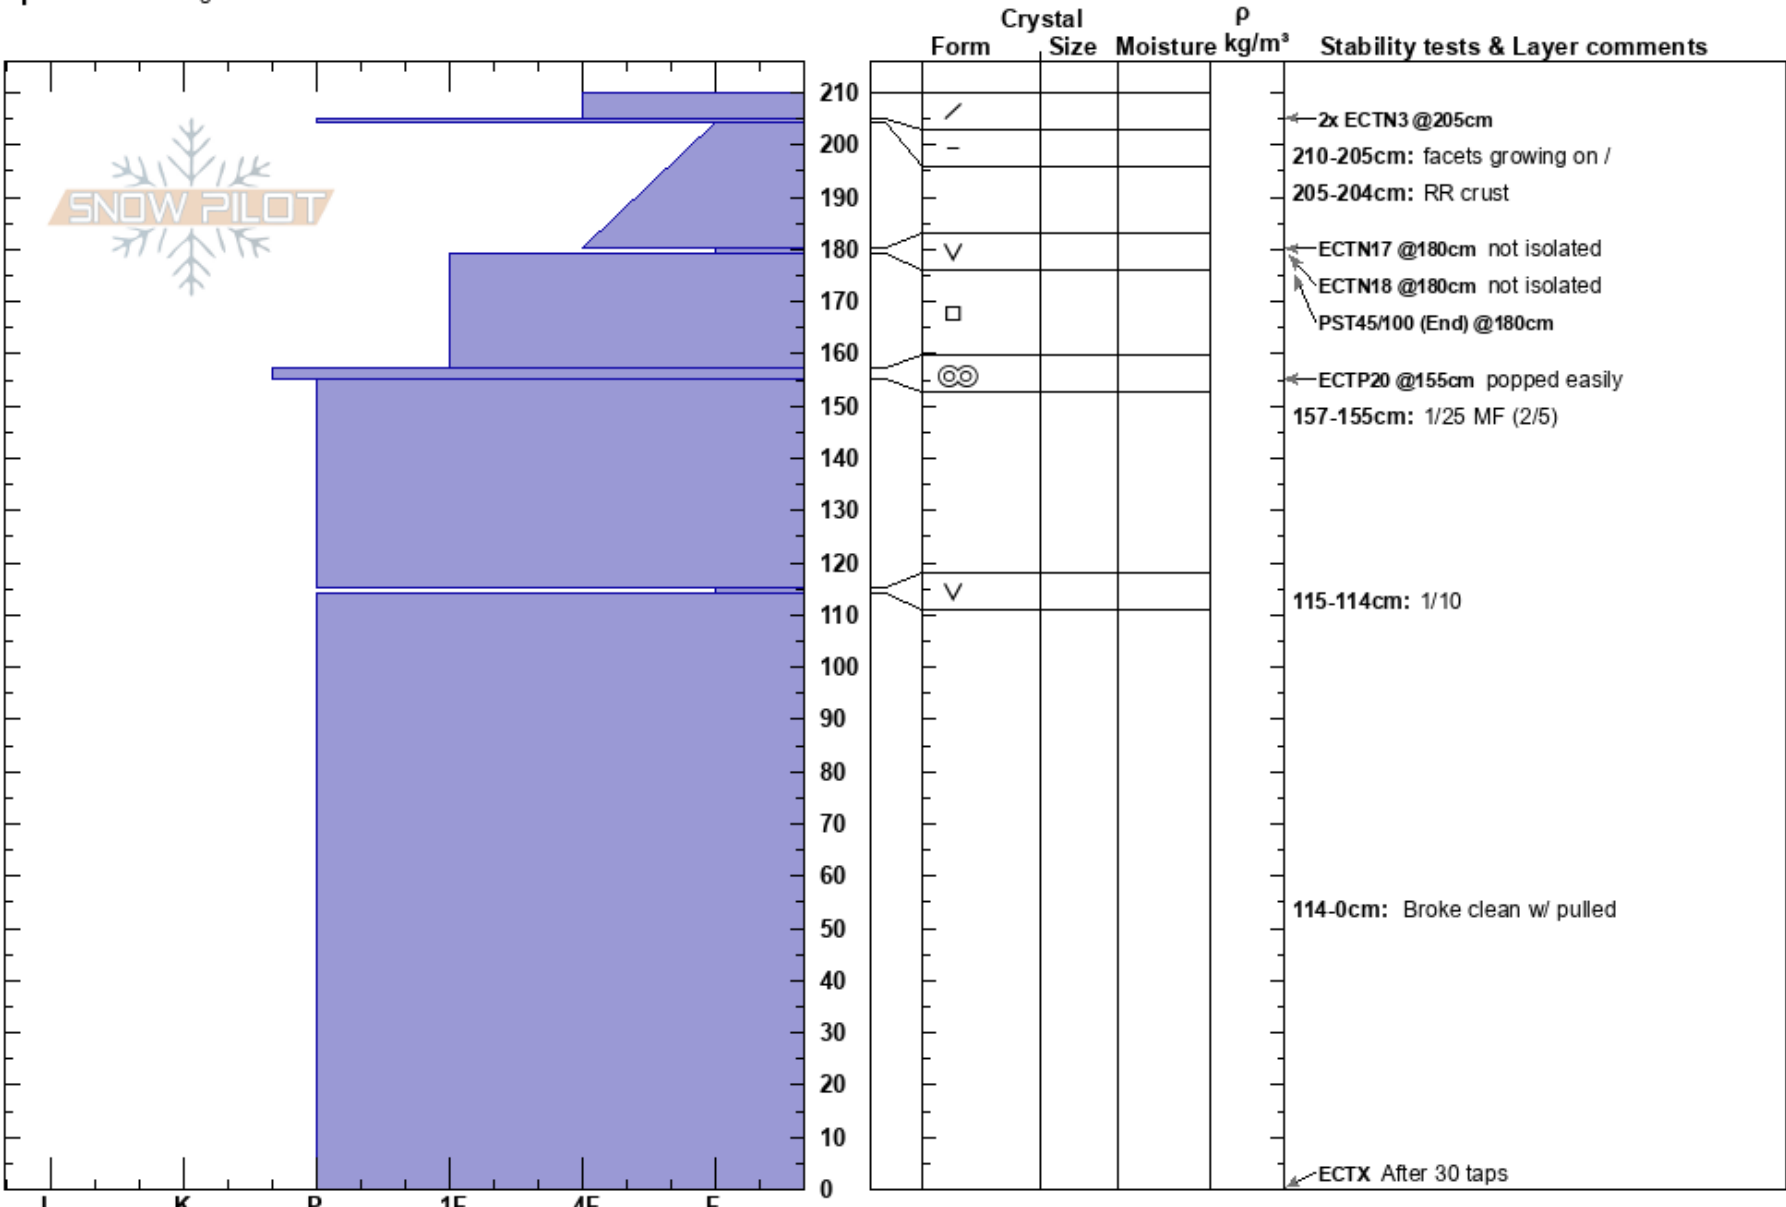

Megan/John Tincan  
 Chugach Range  
 AK  
**Elevation:** 2088 ft  
**Aspect:** S  
**Specifics:** Pit dug in a Ski Area

Chloe Steiner  
 02/24/2023 - 1:00pm  
**Co-ord:** 60.78616N, -149.17511W  
**Slope Angle:** 29°  
**Wind Loading:**

**Stability:**  
**Air Temperature:**  
**Sky Cover:** BKN  
**Precipitation:** NO  
**Wind:** NE

**HS:** 210  
**PF:** 0  
**PS:** 0  
 210-205cm: facets growing on /  
 205-204cm: RR crust  
 205-204cm: Problematic layer  
 180-179cm: 2/15  
 157-155cm: 1/25 MF (2/5)  
 [More Layer Comments below]

**Notes:** Time Unknown  
 Boot/Ski Pen Unknown  
 Air temp, Wind Speed, Wind Loading Unknown. . Additional Layer Comments: 114-115cm: 1/10; 0-114cm: Broke clean w/ pulled;