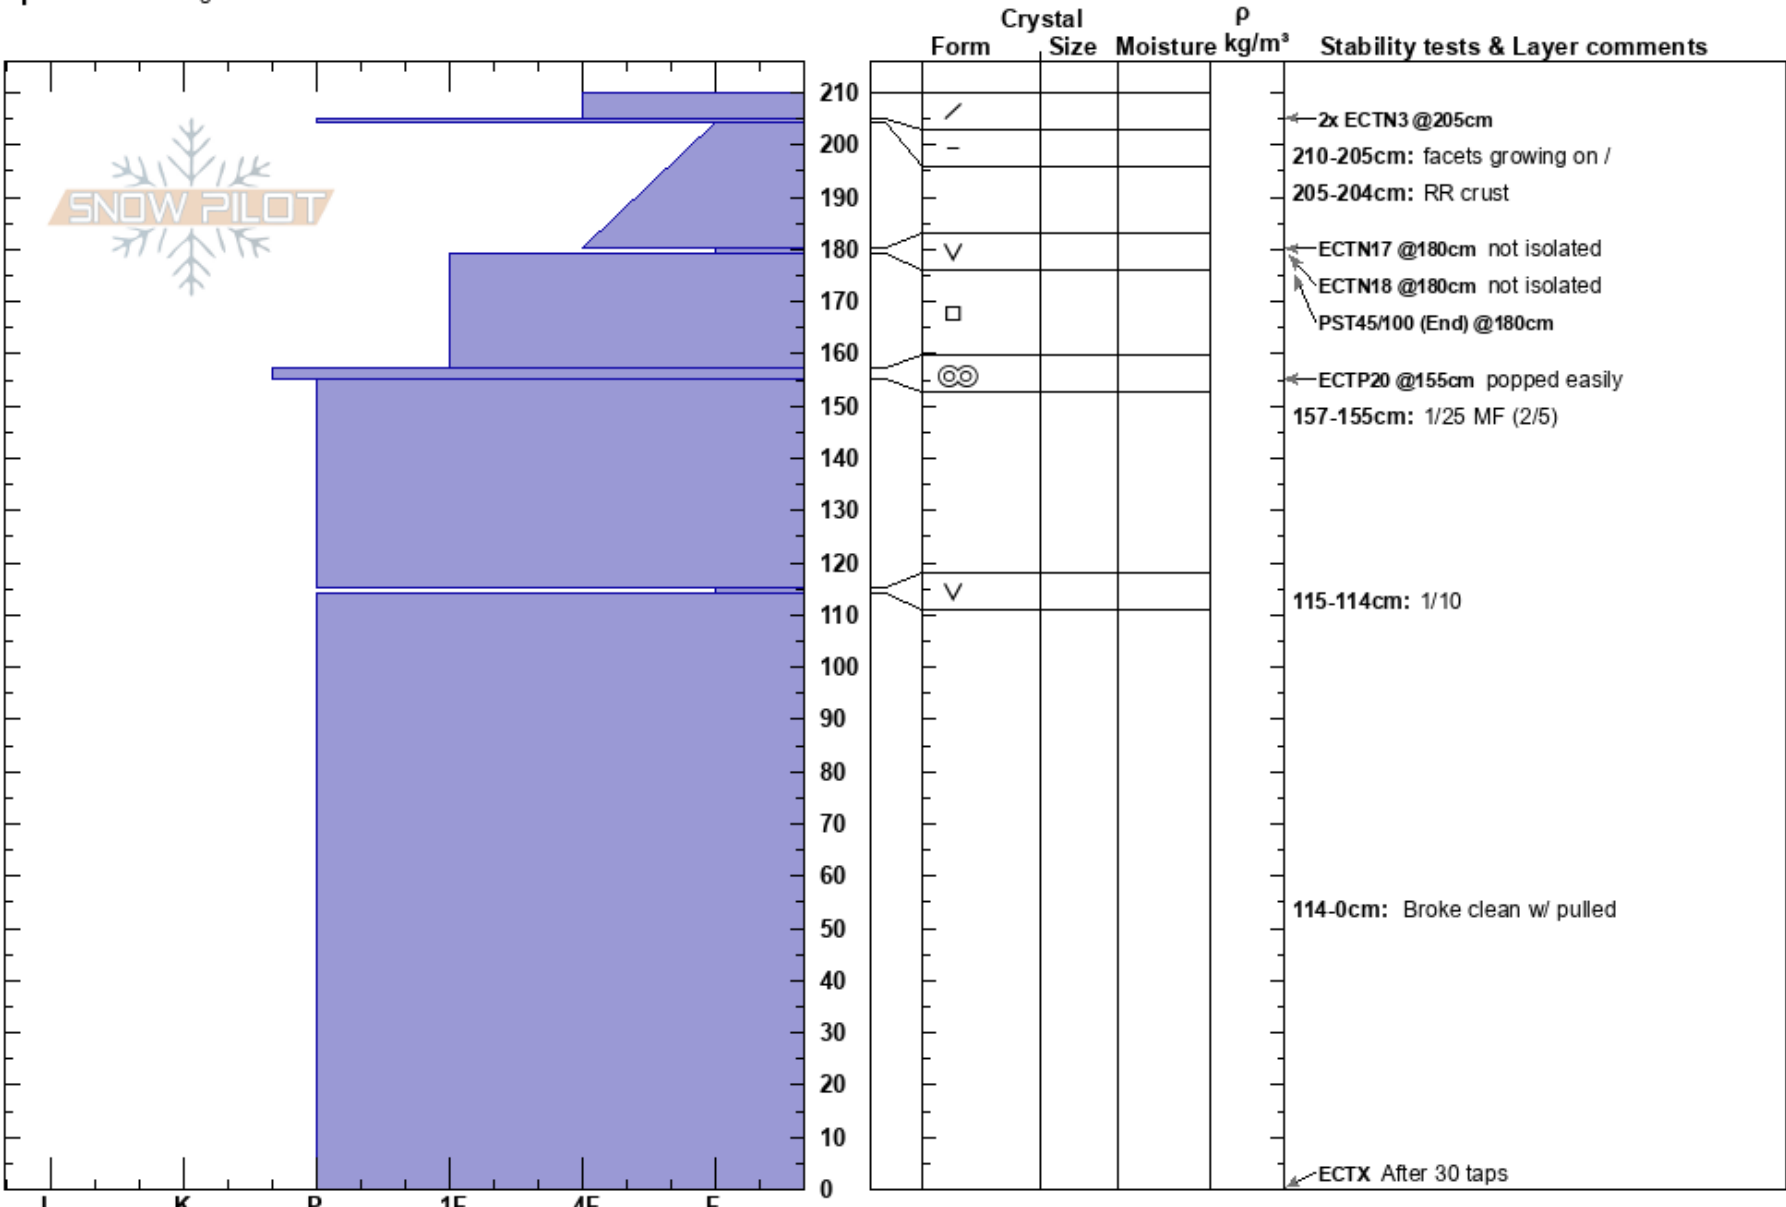

Megan/John Tincan
 Chugach Range
 AK
 Elevation: 2088 ft
 Aspect: S
 Specifics: Pit dug in a Ski Area

Chloe Steiner
 02/24/2023 - 1:00pm
 Co-ord: 60.78616N, -149.17511W
 Slope Angle: 29°
 Wind Loading:

Stability: **Stability:**
Air Temperature:
Sky Cover: BKN
Precipitation: NO
Wind: NE

HS: 210
PF: 0
PS: 0
 210-205cm: facets growing on /
 205-204cm: RR crust
 205-204cm: Problematic layer
 180-179cm: 2/15
 157-155cm: 1/25 MF (2/5)
 [More Layer Comments below]

Notes: Time Unknown
 Boot/Ski Pen Unknown
 Air temp, Wind Speed, Wind Loading Unknown. . Additional Layer Comments: 114-115cm: 1/10; 0-114cm: Broke clean w/ pulled;