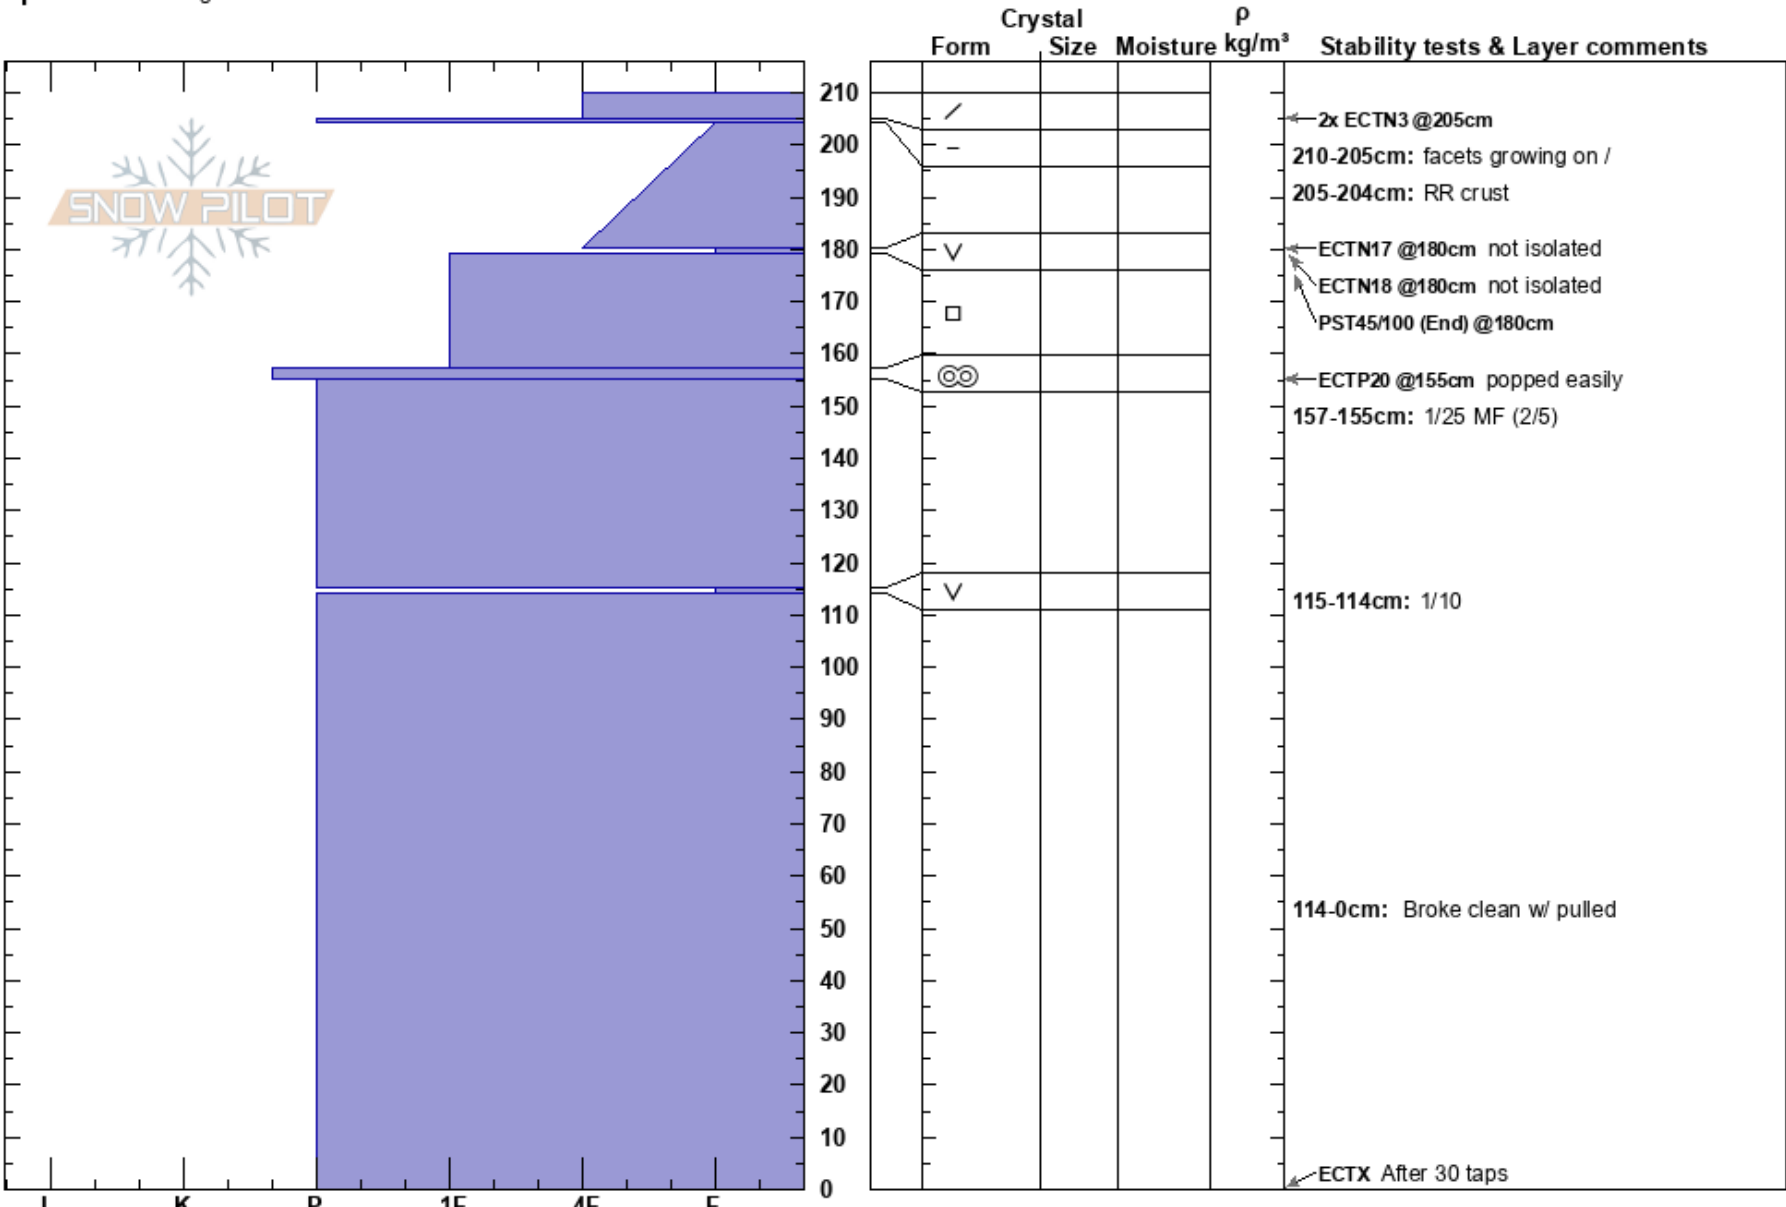

Megan/John Tincan
 Chugach Range
 AK
 Elevation: 2088 ft
 Aspect: S
 Specifics: Pit dug in a Ski Area

Chloe Steiner
 02/24/2023 - 1:00pm
 Co-ord: 60.78616N, -149.17511W
 Slope Angle: 29°
 Wind Loading:

Stability: **Stability:**
 Air Temperature:
 Sky Cover: BKN
 Precipitation: NO
 Wind: NE

HS:210
 PF: 0
 PS: 0
 Layer Notes:
 210-205cm: facets growing on /
 205-204cm: RR crust
 205-204cm: Problematic layer
 180-179cm: 2/15
 157-155cm: 1/25 MF (2/5)
 [More Layer Comments below]

Notes: Time Unknown
 Boot/Ski Pen Unknown
 Air temp, Wind Speed, Wind Loading Unknown. . Additional Layer Comments: 114-115cm: 1/10; 0-114cm: Broke clean w/ pulled;