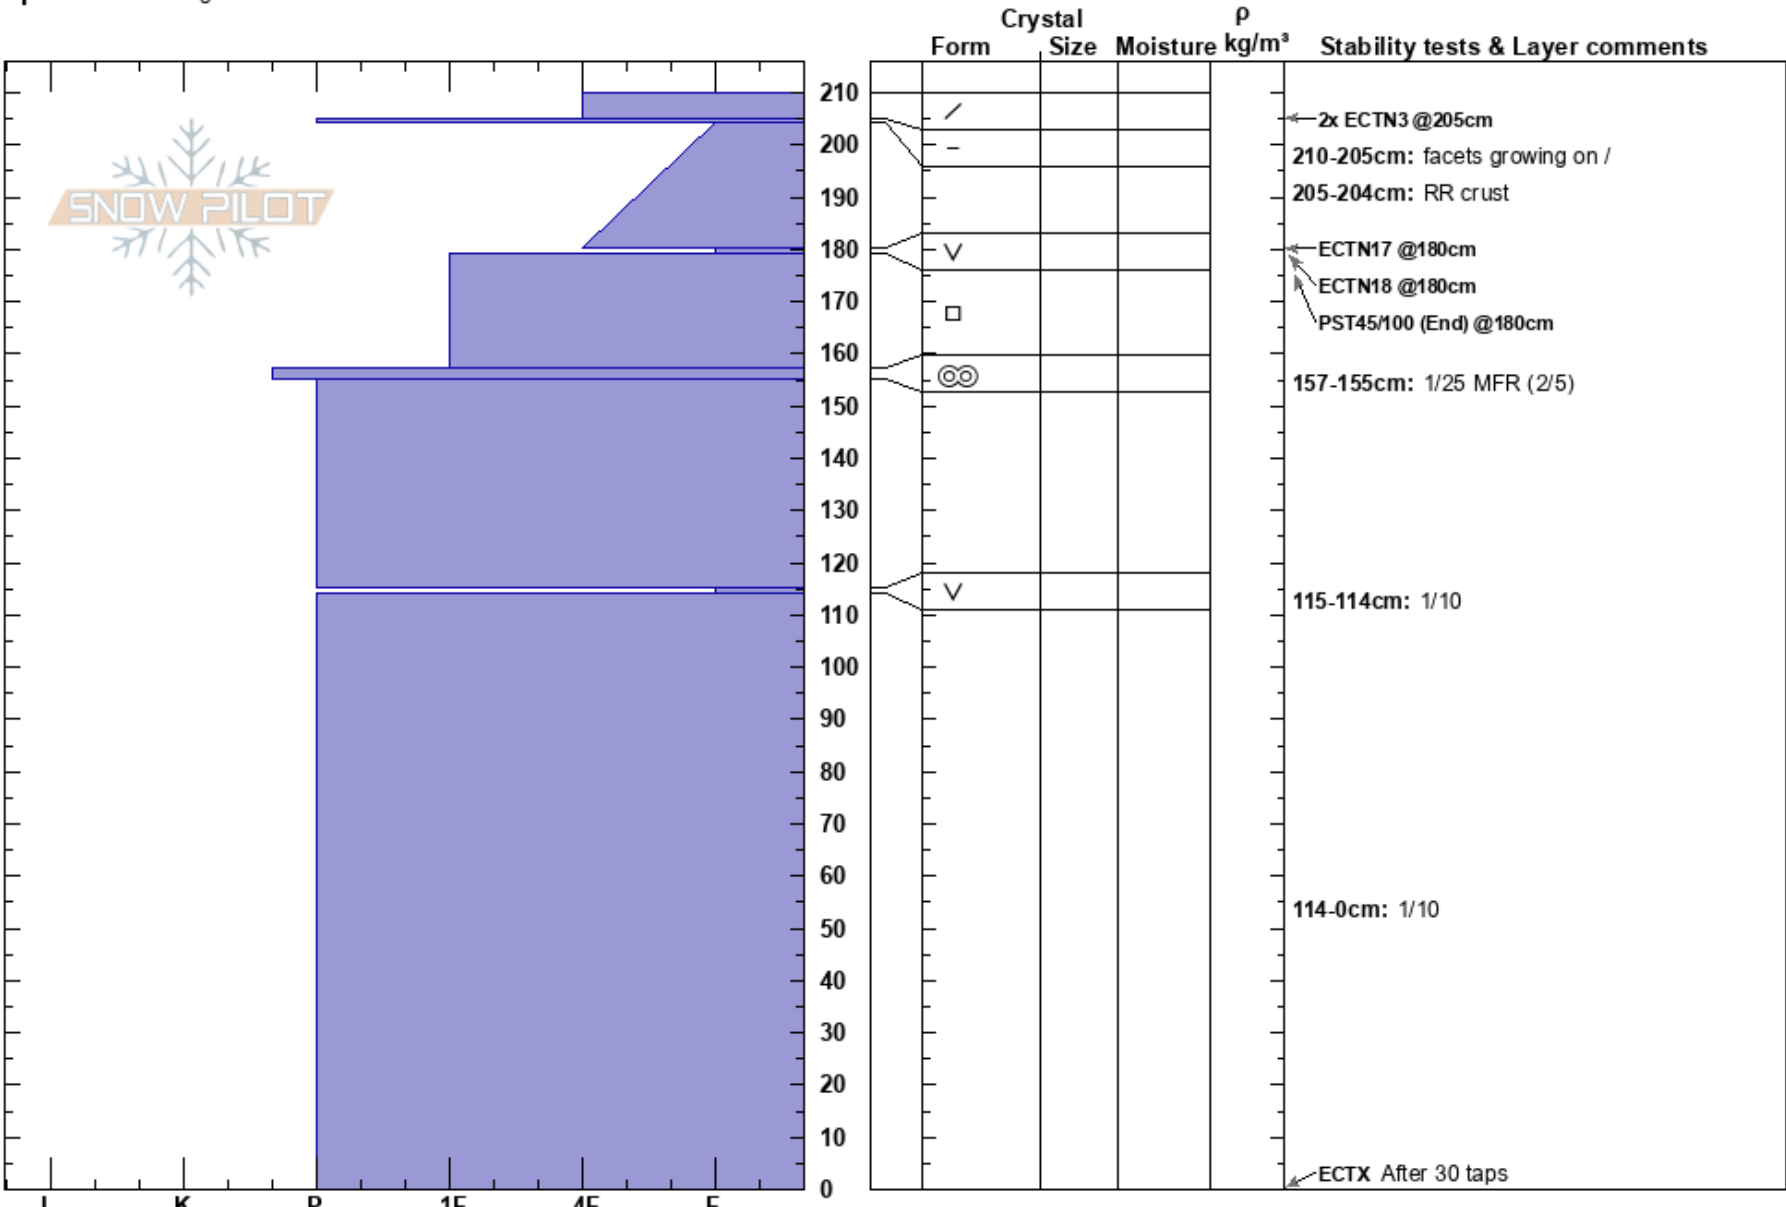

Megan/John Tincan
 Chugach Range
 AK
 Elevation: 2088 ft
 Aspect: S
 Specifics: Pit dug in a Ski Area

Chloe Steiner
 02/24/2023 - 1:00pm
 Co-ord: 60.78616N, -149.17511W
 Slope Angle: 29°
 Wind Loading:

Stability:
 Air Temperature:
 Sky Cover: BKN
 Precipitation: NO
 Wind: NE

HS:210
 PF: 0
 PS: 0
 Layer Notes:
 210-205cm: facets growing on /
 205-204cm: RR crust
 205-204cm: Problematic layer
 180-179cm: 2/15
 157-155cm: 1/25 MFR (2/5)
 [More Layer Comments below]

Notes: Time Unknown
 Boot/Ski Pen Unknown
 Air temp, Wind Speed, Wind Loading Unknown. . Additional Layer Comments: 114-115cm: 1/10; 0-114cm: 1/10;