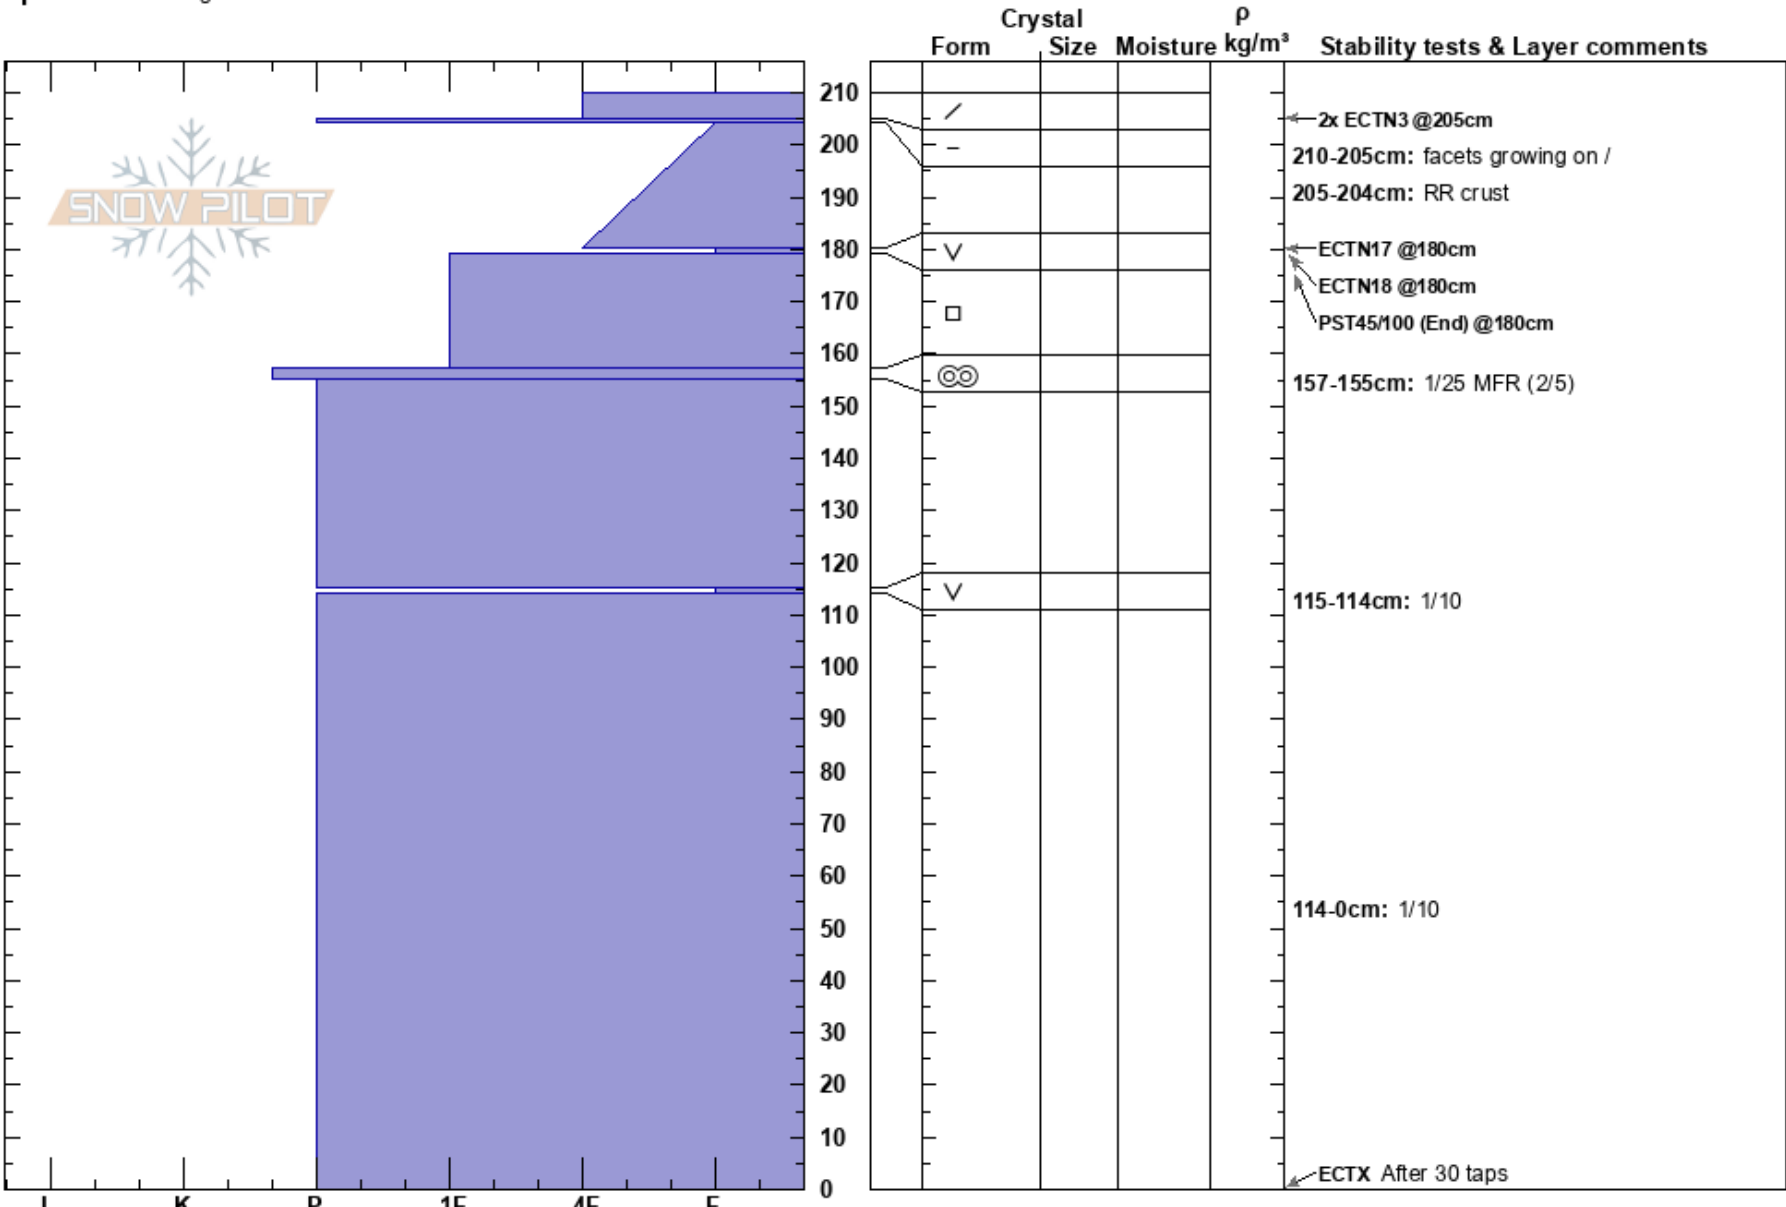

Megan/John Tincan
 Chugach Range
 AK
Elevation: 2088 ft
Aspect: S
Specifics: Pit dug in a Ski Area

Chloe Steiner
 02/24/2023 - 1:00pm
Co-ord: 60.78616N, -149.17511W
Slope Angle: 29°
Wind Loading:

Stability:
Air Temperature:
Sky Cover: BKN
Precipitation: NO
Wind: NE

HS: 210
PF: 0
PS: 0
Layer Notes:
 210-205cm: facets growing on /
 205-204cm: RR crust
 205-204cm: Problematic layer
 180-179cm: 2/15
 157-155cm: 1/25 MFR (2/5)
 [More Layer Comments below]

Notes: Time Unknown
 Boot/Ski Pen Unknown
 Air temp, Wind Speed, Wind Loading Unknown. . Additional Layer Comments: 114-115cm: 1/10; 0-114cm: 1/10;