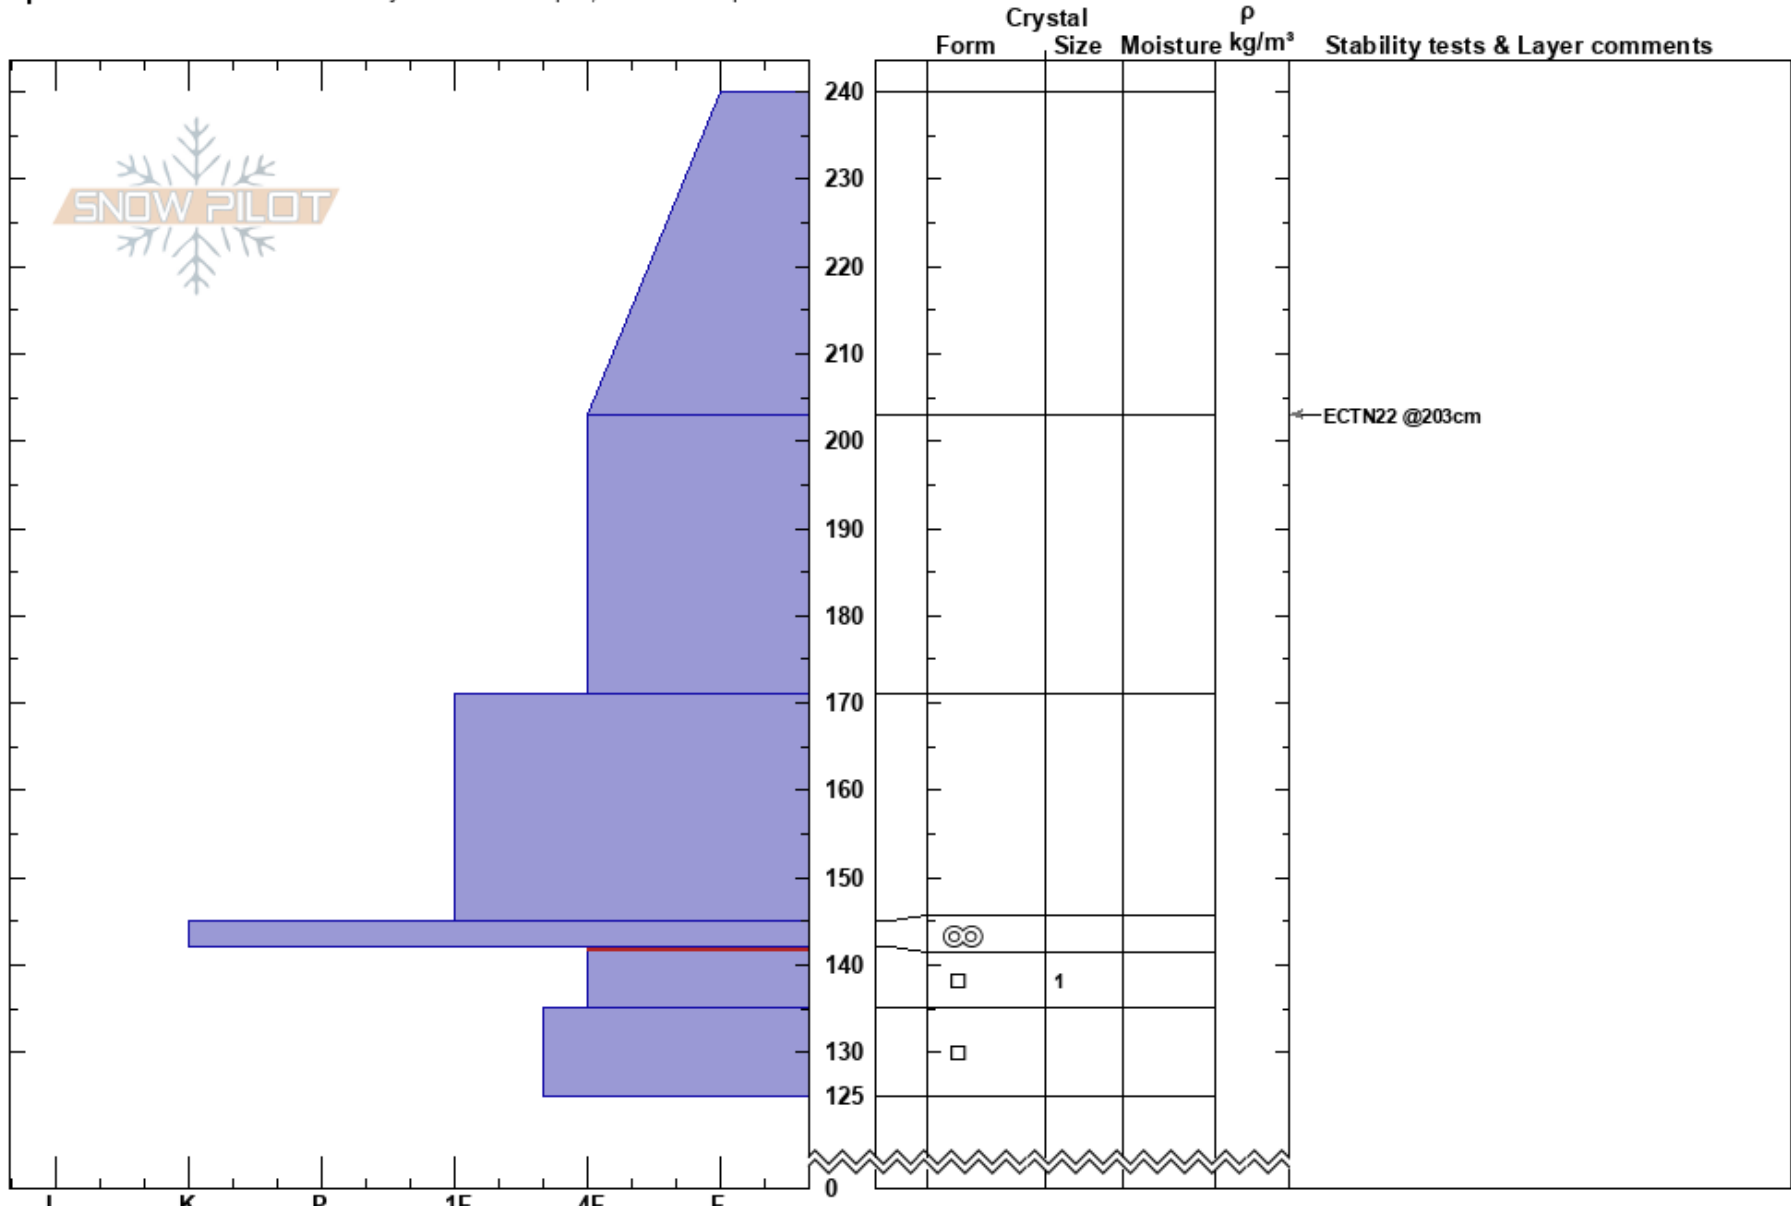

south of Cooke City
Absaroka Range
MT

Beau Fredlund
03/07/2023 - 11:00am
Co-ord: 44.99136N, -109.97349E
Slope Angle: 27°
Wind Loading:

Stability:
Air Temperature:
Sky Cover:
Precipitation:
Wind: Calm

HS:240
Layer Notes:
142-135cm: Problematic layer

Elevation: 9350 ft
Aspect: 119°

Specifics: Recent avalanche activity on different slopes; We skied slope

Notes: HS varied +/- 50cms in adjacent spots near snowpit location.