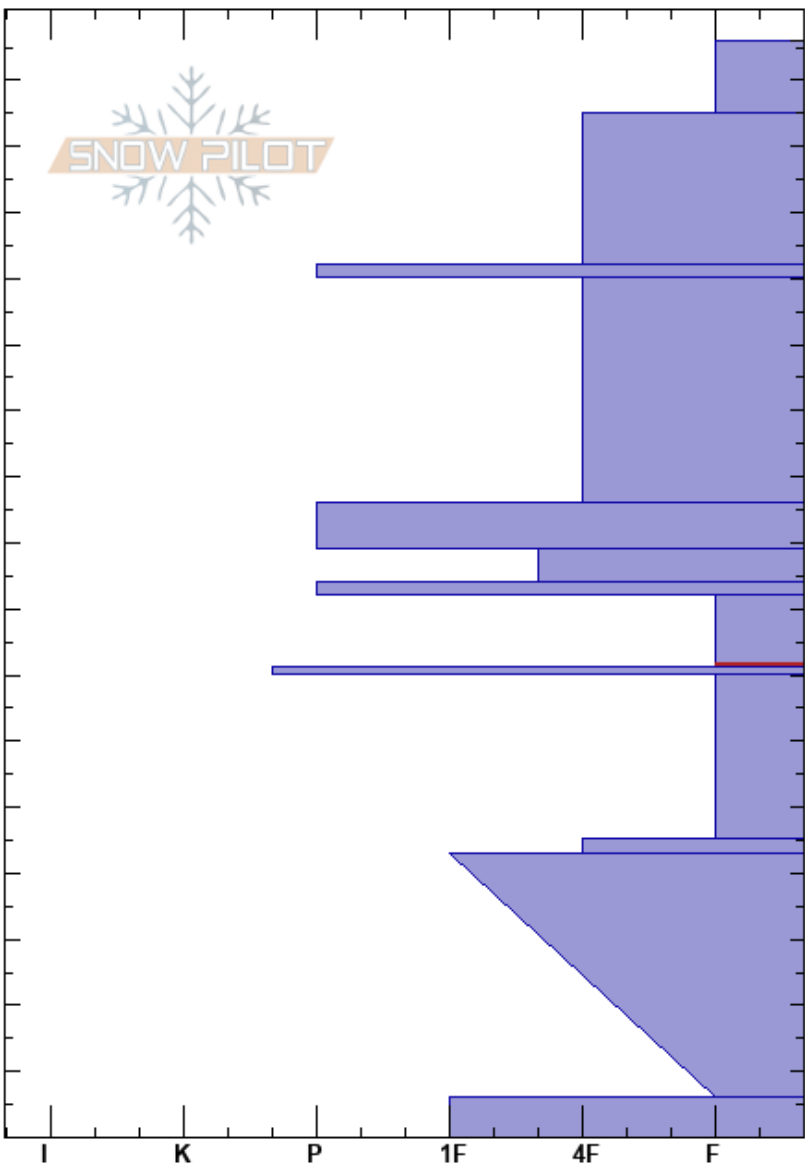

Weekly South Bowl  
 Teton Range  
 WY  
 Elevation: 9630 ft  
 Aspect: SE  
 Specifics: Ski tracks on slope; We skied slope

Dan Hays  
 03/07/2023 - 1:00pm  
 Co-ord: 43.77394N, -110.93115W  
 Slope Angle: 34°  
 Wind Loading: no

Stability:  
 Air Temperature: -6°C  
 Sky Cover: SCT  
 Precipitation: NO  
 Wind: SW Light Breeze

HS: 166  
 PF: 50  
 82-71cm: Problematic layer  
 6-0cm: moist

Crystal Form	Crystal Size	Moisture	$\rho$ kg/m <sup>3</sup>	Stability tests & Layer comments
+	1			
+	1			
⊙⊙				← CT16, Q2 @132cm
/	0.3-0.5			
⊙⊙				
□	0.5-1			
⊙⊙				← ECTP21 @82cm
□	1			
⊙⊙				← ECTP24 @72cm
□	1-2			
⊙⊙				
□	1-2			
□	1-3			← CT19, Q2 @6cm

6-0cm: moist

Notes: