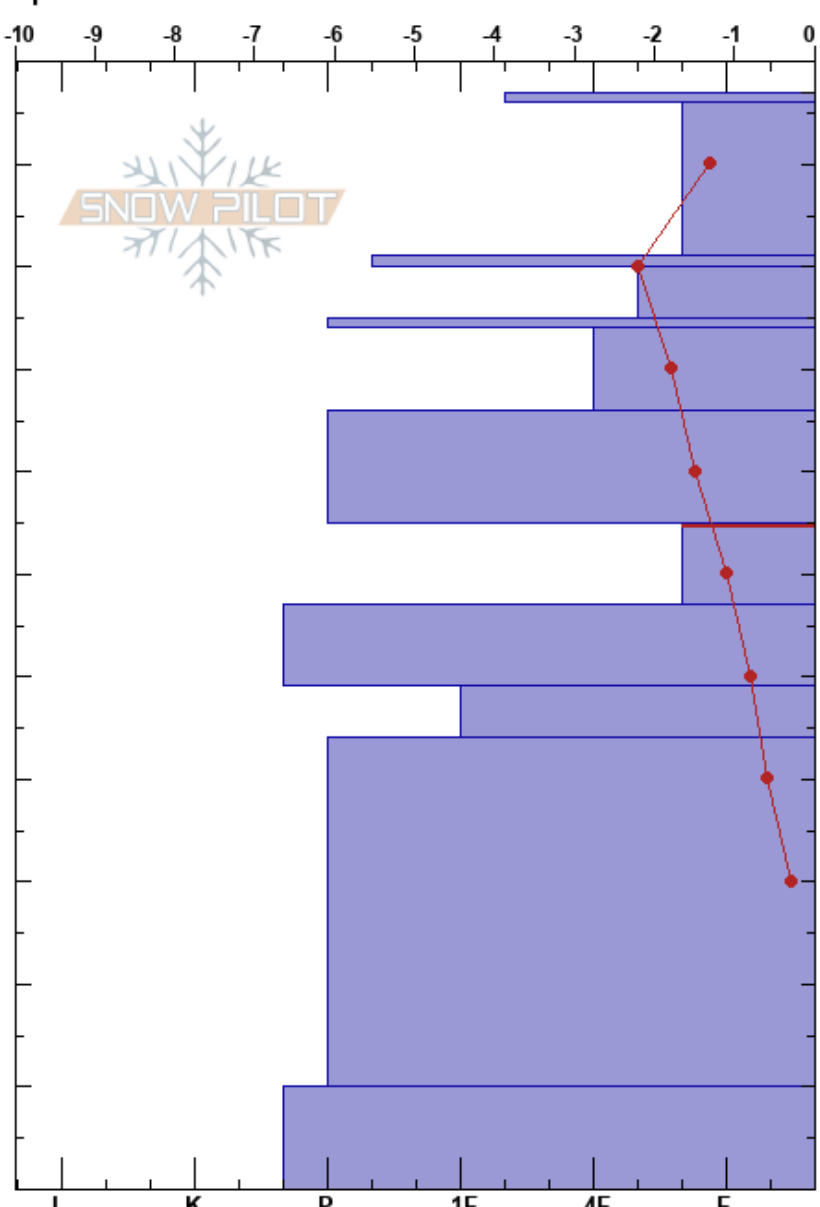

Card Canyon, juniper
 Bear River Range
 UT
 Elevation: 5700 ft
 Aspect: SW
 Specifics:

toby weed
 03/07/2023 - 3:00pm
 Co-ord: 41.76125N, -111.65383W
 Slope Angle: 30°
 Wind Loading:

Stability:
 Air Temperature: -0.3°C
 Sky Cover: SCT
 Precipitation: NO
 Wind: E Light Breeze
 HS: 107
 PF: 24
 PS: 15
 65-57cm: Problematic layer
 10-0cm: dusty

| Height (cm) | Crystal | | Moisture | ρ kg/m³ | Stability tests & Layer comments |
|-------------|---------|-------|----------|---------|------------------------------------|
| | Form | Size | | | |
| 107 | - | | | | |
| 100 | / | | | | |
| 90 | - | | | | |
| 80 | • | | | | ← CT14, Q2 @84cm ← ECTN12 @84cm |
| 70 | ⊙ (=) | | | | |
| 60 | □ (^) | 2.5-4 | D-M | | ← ECTP17 @65cm |
| 50 | - | | | | |
| 40 | - | | | | |
| 30 | - | | | | |
| 10-0 | - | | | | 10-0cm: dusty |