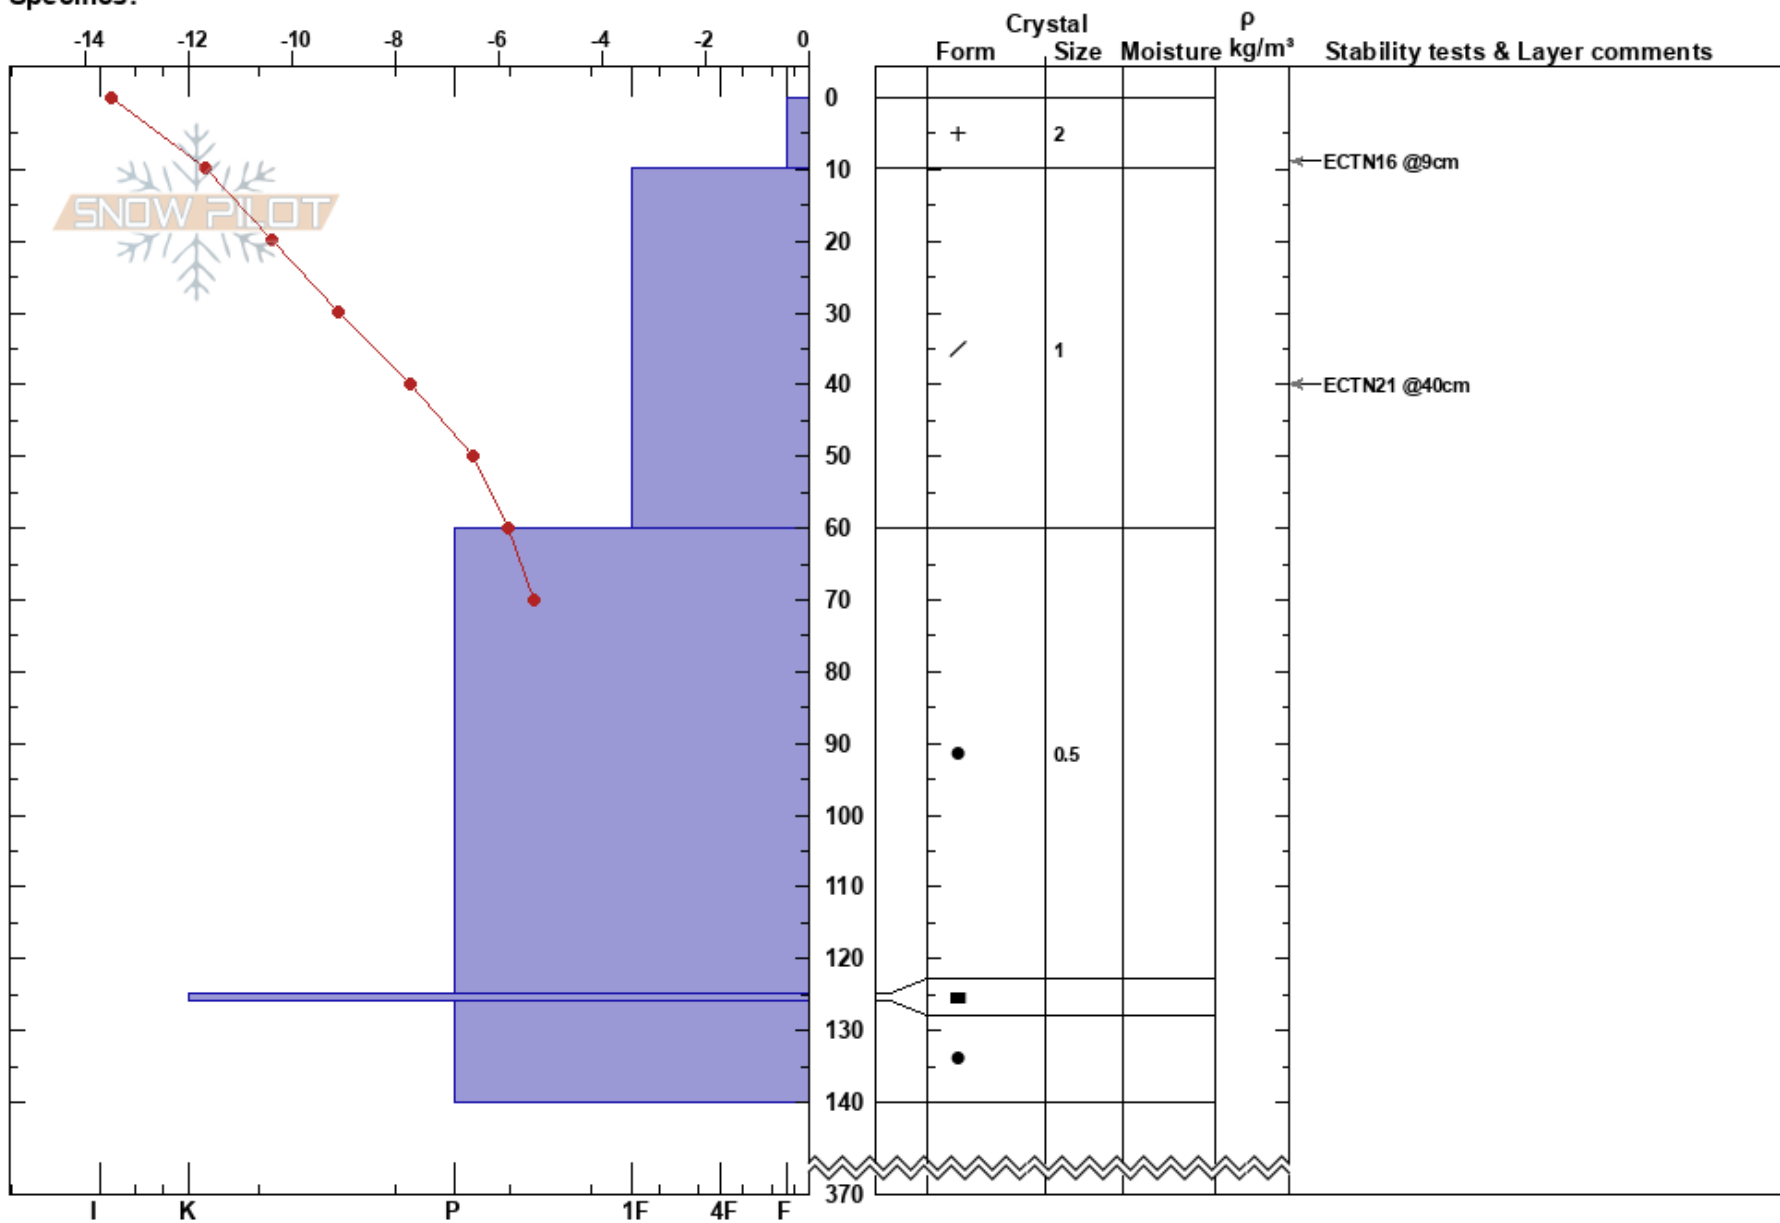

Falska Tysken  
 Duved  
 Sweden  
 Elevation: 900 m  
 Aspect: SE  
 Specifics:

Oskar Brodén  
 08/03/2023 - 13:28  
 Co-ord: 63.41313N, 12.95189E  
 Slope Angle: 32°  
 Wind Loading: previous

Stability:  
 Air Temperature: -13.9°C  
 Sky Cover: OVC  
 Precipitation: S-1  
 Wind: SE Moderate