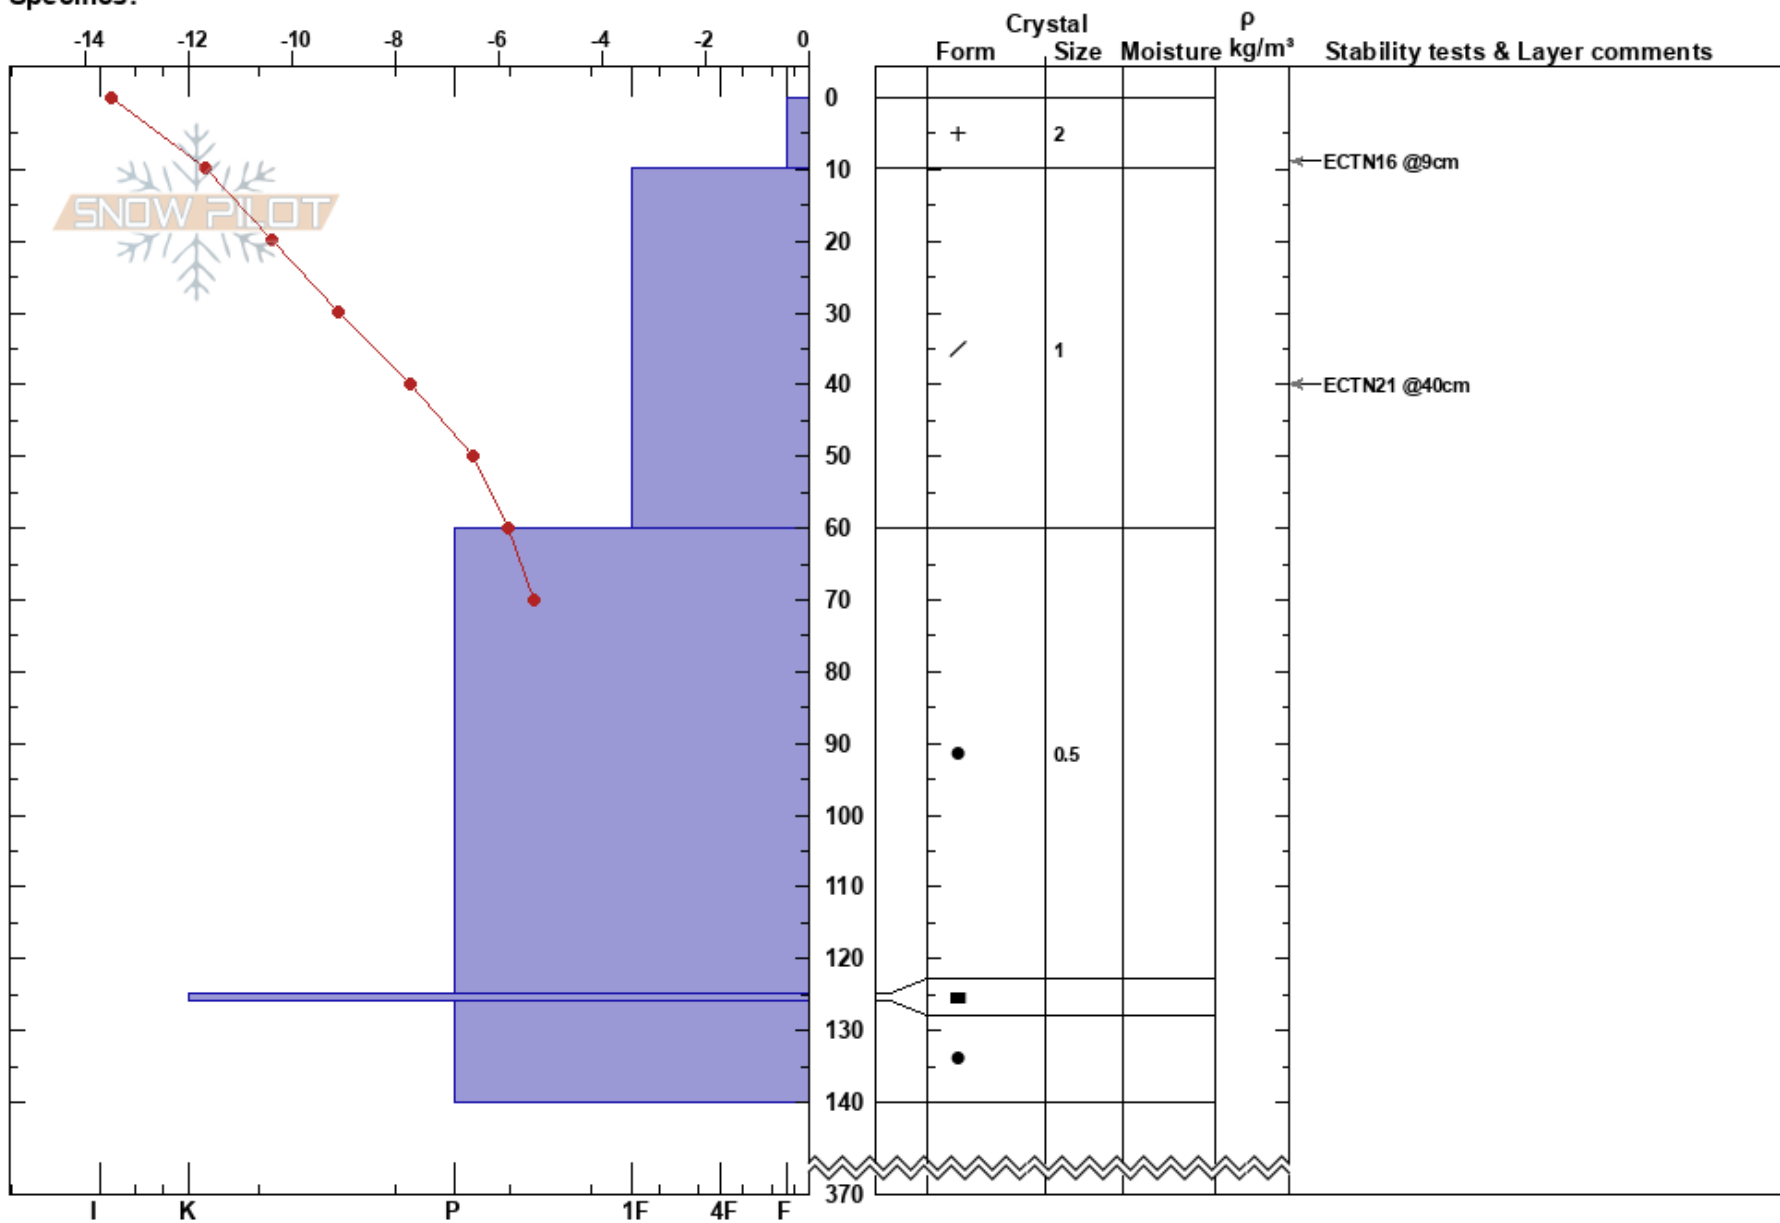

Falska Tysken
 Duved
 Sweden
 Elevation: 900 m
 Aspect: SE
 Specifics:

Oskar Brodén
 08/03/2023 - 13:28
 Co-ord: 63.41313N, 12.95189E
 Slope Angle: 32°
 Wind Loading: previous

Stability:
 Air Temperature: -13.9°C
 Sky Cover: OVC
 Precipitation: S-1
 Wind: SE Moderate