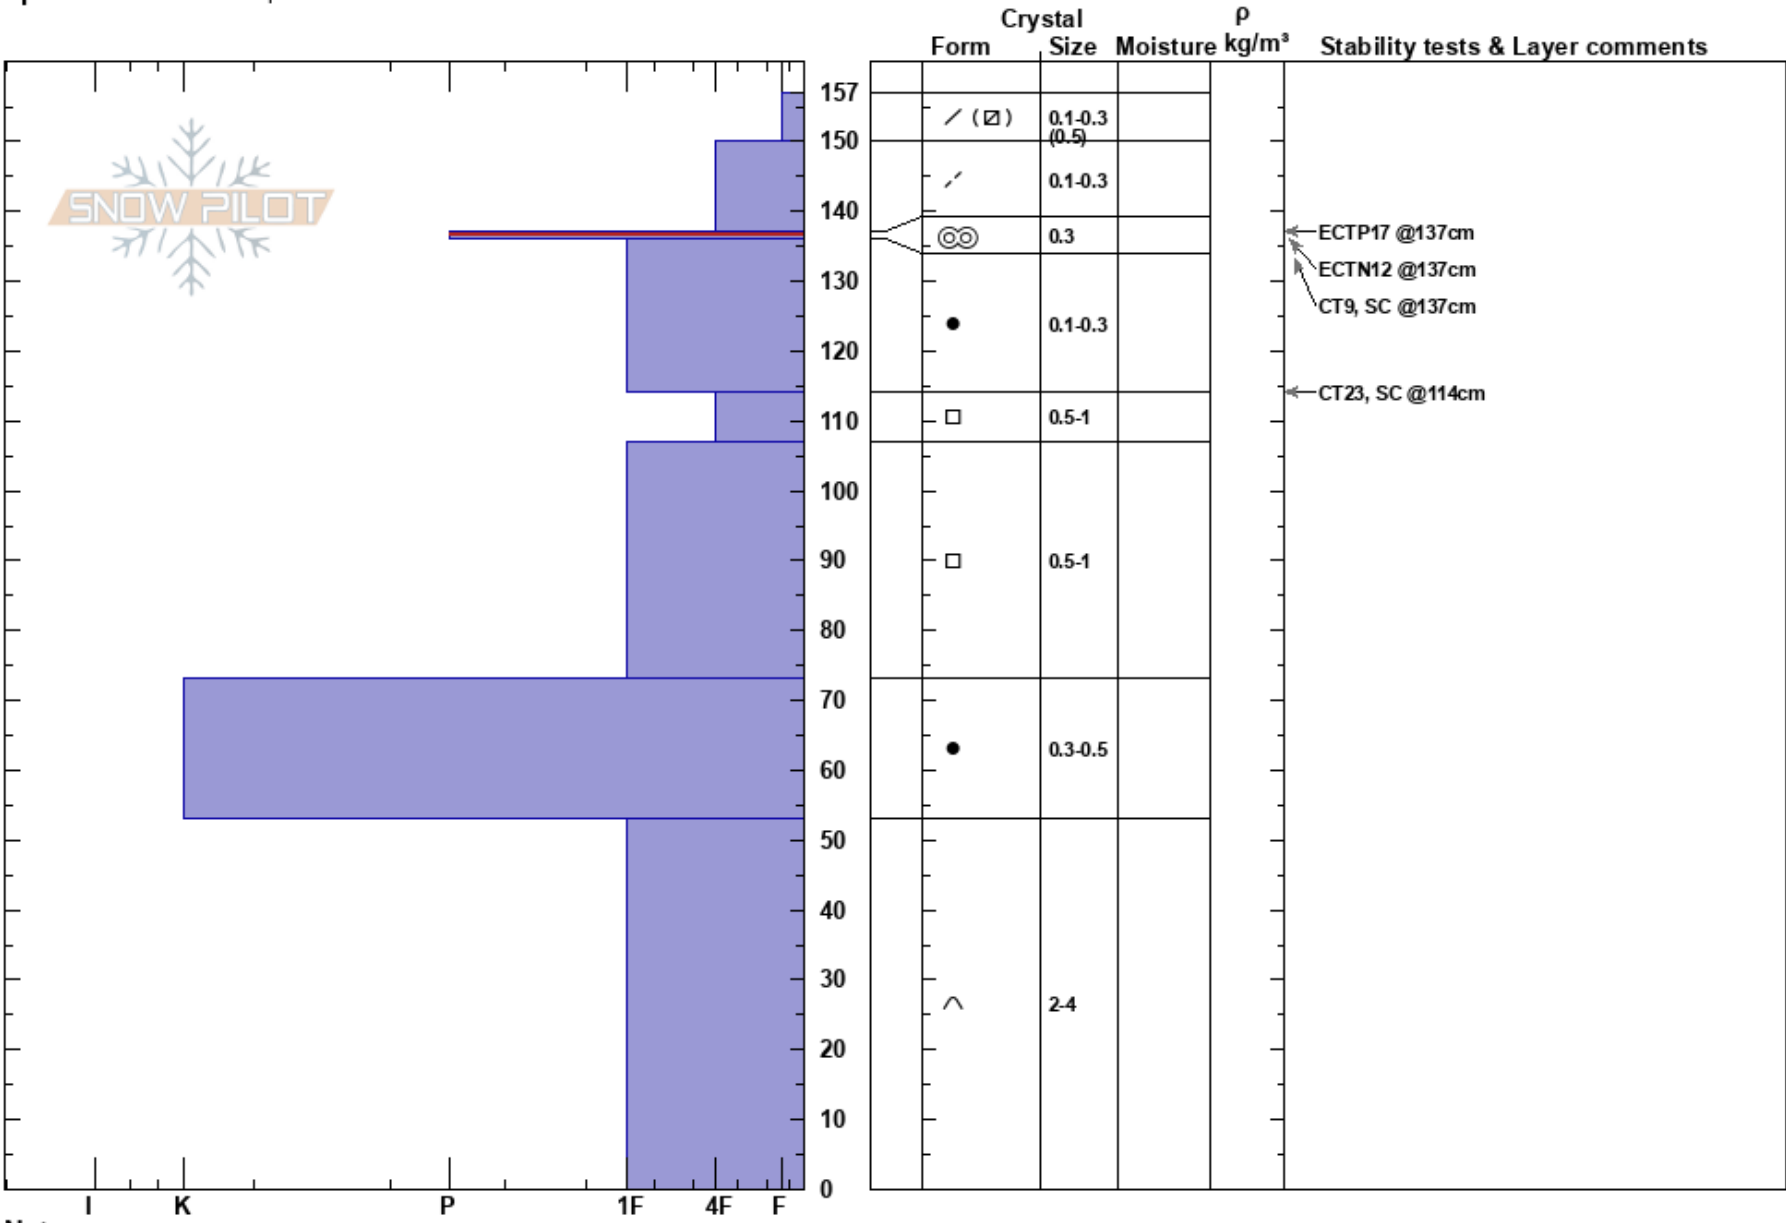

Rain Peak  
 Gore Range  
 CO  
 Elevation: 11500 ft  
 Aspect: E  
 Specifics: We skied slope

Andrew McWilliams  
 03/07/2023 - 2:00pm  
 Co-ord: 39.66353N, -106.16258W  
 Slope Angle: 20°  
 Wind Loading: previous

Stability: HS: 157  
 Air Temperature: 30°F PF: 30 137-136cm: Problematic layer  
 Sky Cover: SCT PS: 15  
 Precipitation: NO  
 Wind: N Light Breeze

Layer Notes:

Notes: