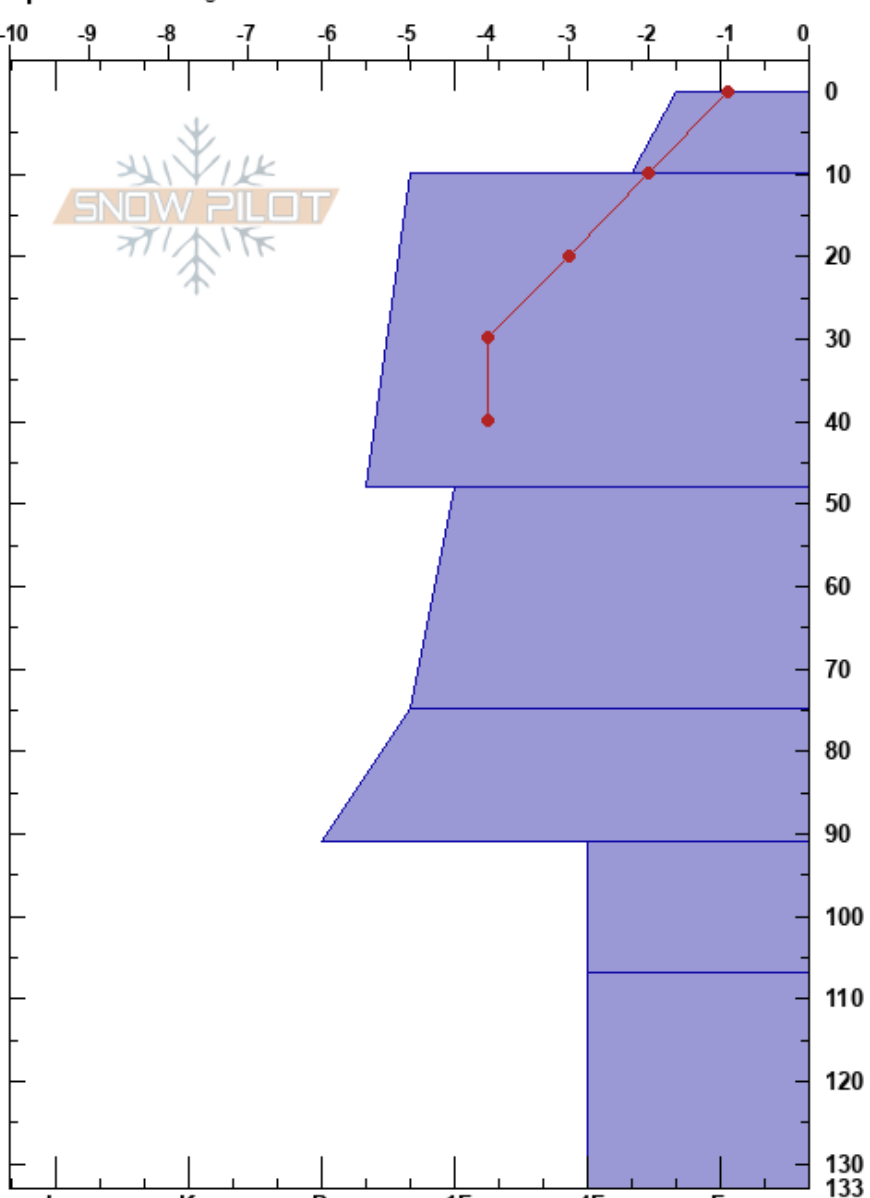

Booster House, Taos
Sangre de Cristo Range
NM

Jack Detwiler
03/07/2023 - 1:45pm
Co-ord: 36.59088N, -105.45997W
Slope Angle: 24°
Wind Loading: previous

Stability: **HS: 133**
Air Temperature: 3°C
Sky Cover: BKN
Precipitation: NO
Wind: NE Moderate

Layer Notes:
PF: 25 91-107cm: Problematic layer
PS: 10

Elevation: 10010 ft
Aspect: NE
Specifics: Pit dug in a Ski Area

Form	Crystal Size	Moisture	ρ kg/m ³	Stability tests & Layer comments
/	0.5			
.	0.5-1			
□	1.5			
□	1.5			
□	2			←ECTP11 @92cm
^	3			←PST48/100 (End) @107cm ←CT17, Q3 @117cm