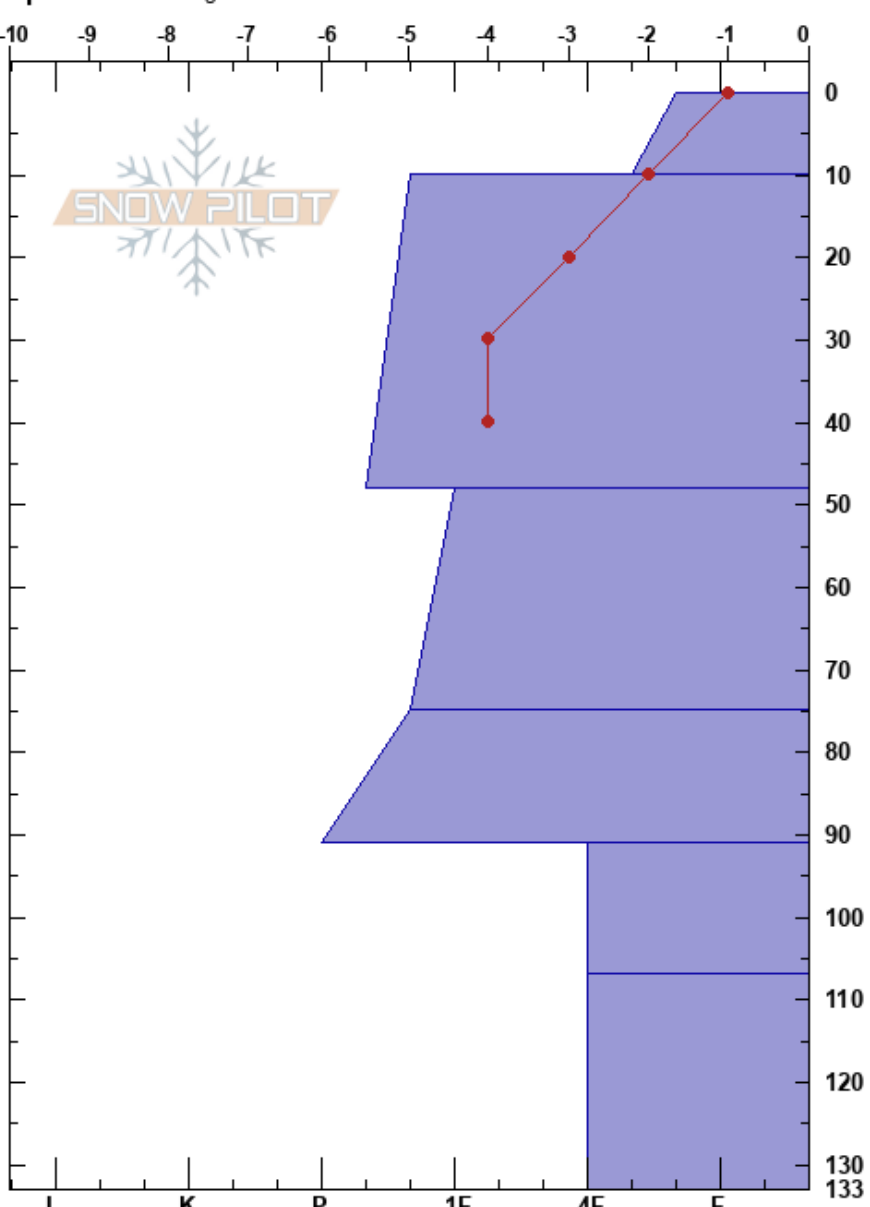

Booster House, Taos  
Sangre de Cristo Range  
NM

Jack Detwiler  
03/07/2023 - 1:45pm  
Co-ord: 36.59088N, -105.45997W  
Slope Angle: 24°  
Wind Loading: previous

Stability: **HS: 133**  
Air Temperature: 3°C  
Sky Cover: BKN  
Precipitation: NO  
Wind: NE Moderate

Layer Notes:  
PF: 25 91-107cm: Problematic layer  
PS: 10

Elevation: 10010 ft  
Aspect: NE  
Specifics: Pit dug in a Ski Area

Form	Crystal Size	Moisture	$\rho$ kg/m <sup>3</sup>	Stability tests & Layer comments
/	0.5			
.	0.5-1			
□	1.5			
□	1.5			
□	2			←ECTP11 @92cm
∧	3			←PST48/100 (End) @107cm ←CT17, Q3 @117cm