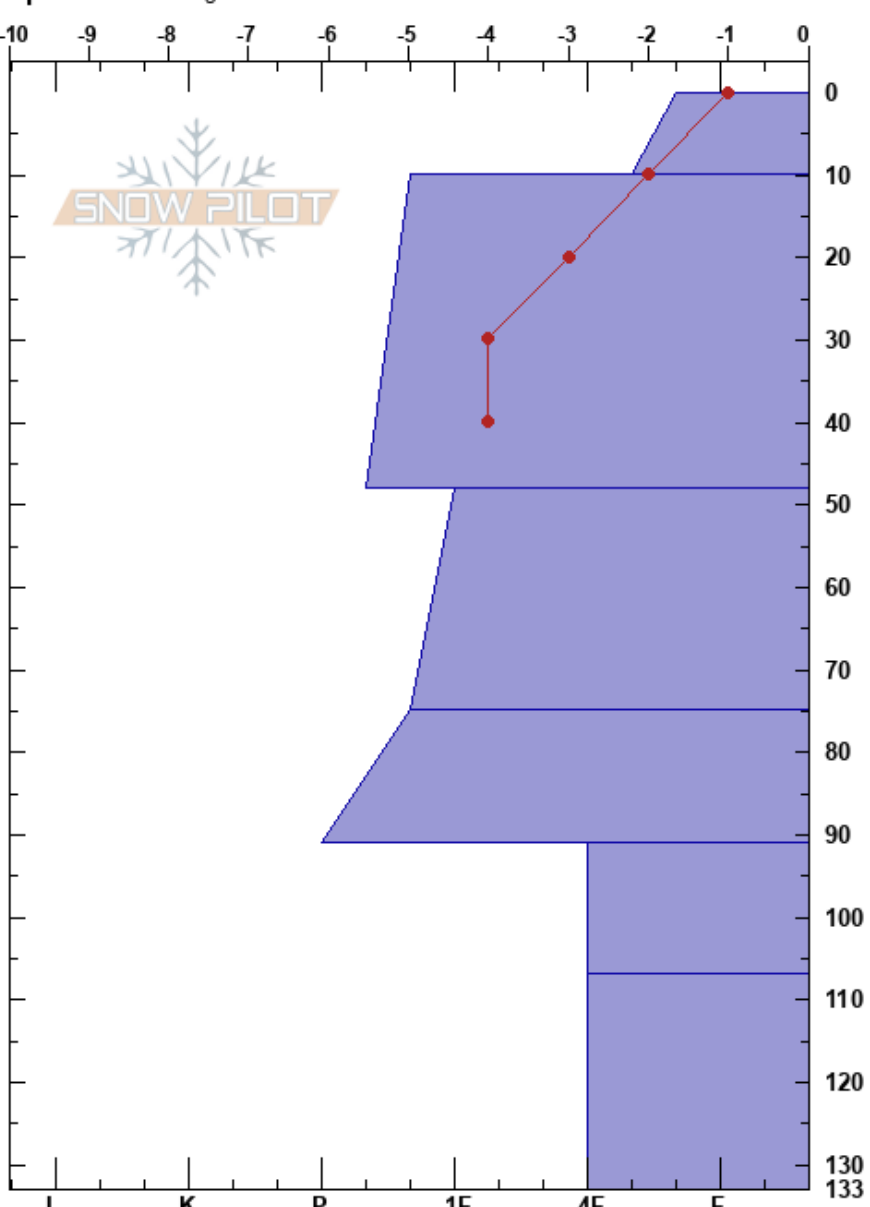

Booster House, Taos
Sangre de Cristo Range
NM

Jack Detwiler
03/07/2023 - 1:45pm
Co-ord: 36.59088N, -105.45997W
Slope Angle: 24°
Wind Loading: previous

Stability: **HS: 133**
Air Temperature: 3°C
Sky Cover: BKN
Precipitation: NO
Wind: NE Moderate

Layer Notes:
PF: 25 91-107cm: Problematic layer
PS: 10

Elevation: 10010 ft
Aspect: NE
Specifics: Pit dug in a Ski Area

Form	Crystal Size	Moisture	ρ kg/m ³	Stability tests & Layer comments
/	0.5			
.	0.5-1			
□	1.5			
□	1.5			
□	2			←ECTP11 @92cm
^	3			←PST48/100 (End) @107cm ←CT17, Q3 @117cm