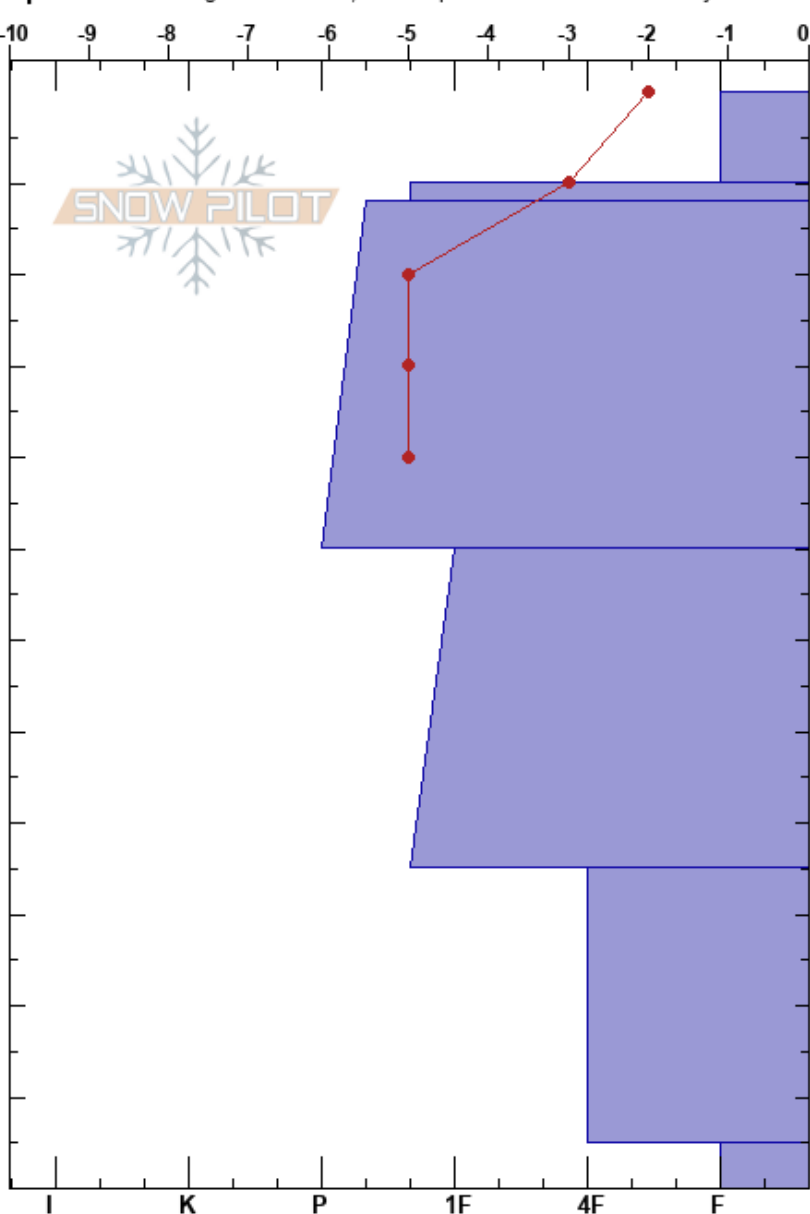

Taos--Booster House
Sangre de Cristo Range
NM

Steven Smitka
03/07/2023 - 1:40pm
Co-ord: 36.59088N, -105.45997W
Slope Angle: 21°
Wind Loading: previous

Stability: **HS: 120**
Air Temperature: 2°C
Sky Cover: BKN
Precipitation: NO
Wind: NE Light Breeze

Layer Notes:
PF: 25 115-120cm: Problematic layer
PS: 5

Elevation: 9961 ft
Aspect: 38°

Specifics: Pit dug in a Ski Area; Pit is representative of backcountry

Form	Crystal		Moisture	ρ kg/m ³	Stability tests & Layer comments
	Size				
/	1				
/	1				
△ (●)	0.5-5 (f)				
●	0.5-1				
□	0.5-1				
□	1-2				
^	2-6				

PST45/100 (End) @115cm
CT26, SC @115cm
ECTX

Notes: