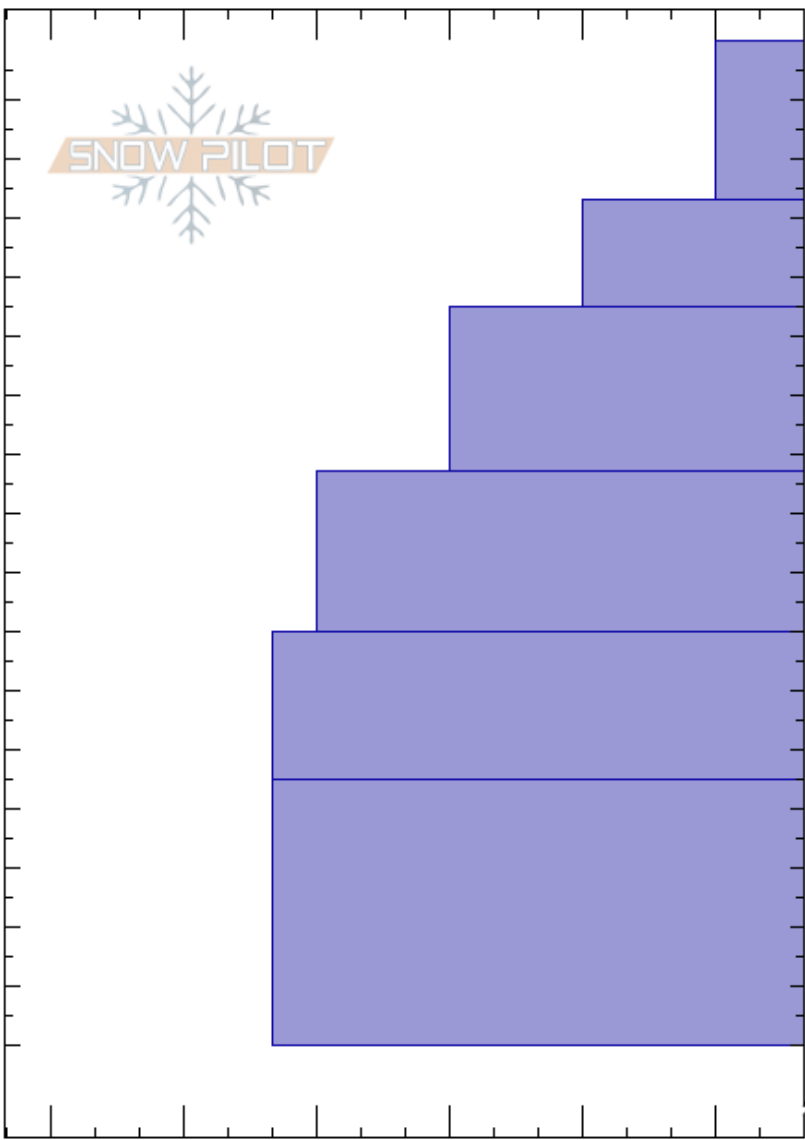

Saddle Sore
 Rockies
 BC
 Elevation: 2303 m
 Aspect: NW
 Specifics:

Shane Kroeger
 07/03/2023 - 15:00
 Co-ord:
 Slope Angle: 25°
 Wind Loading:

Stability:
 Air Temperature:
 Sky Cover: CLR
 Precipitation: NO
 Wind: Calm

HS:299

Layer Notes:

Depth (cm)	Crystal		Moisture	ρ kg/m ³	Stability tests & Layer comments
	Form	Size			
0					
10					
20					← CT12, RP @20cm
30					
40					← CT12, RP @35cm
50					← CT15, RP @45cm
60					
70					
80					
90					
100					
110					
120					
130					
140					
150					
160					
170					
299					