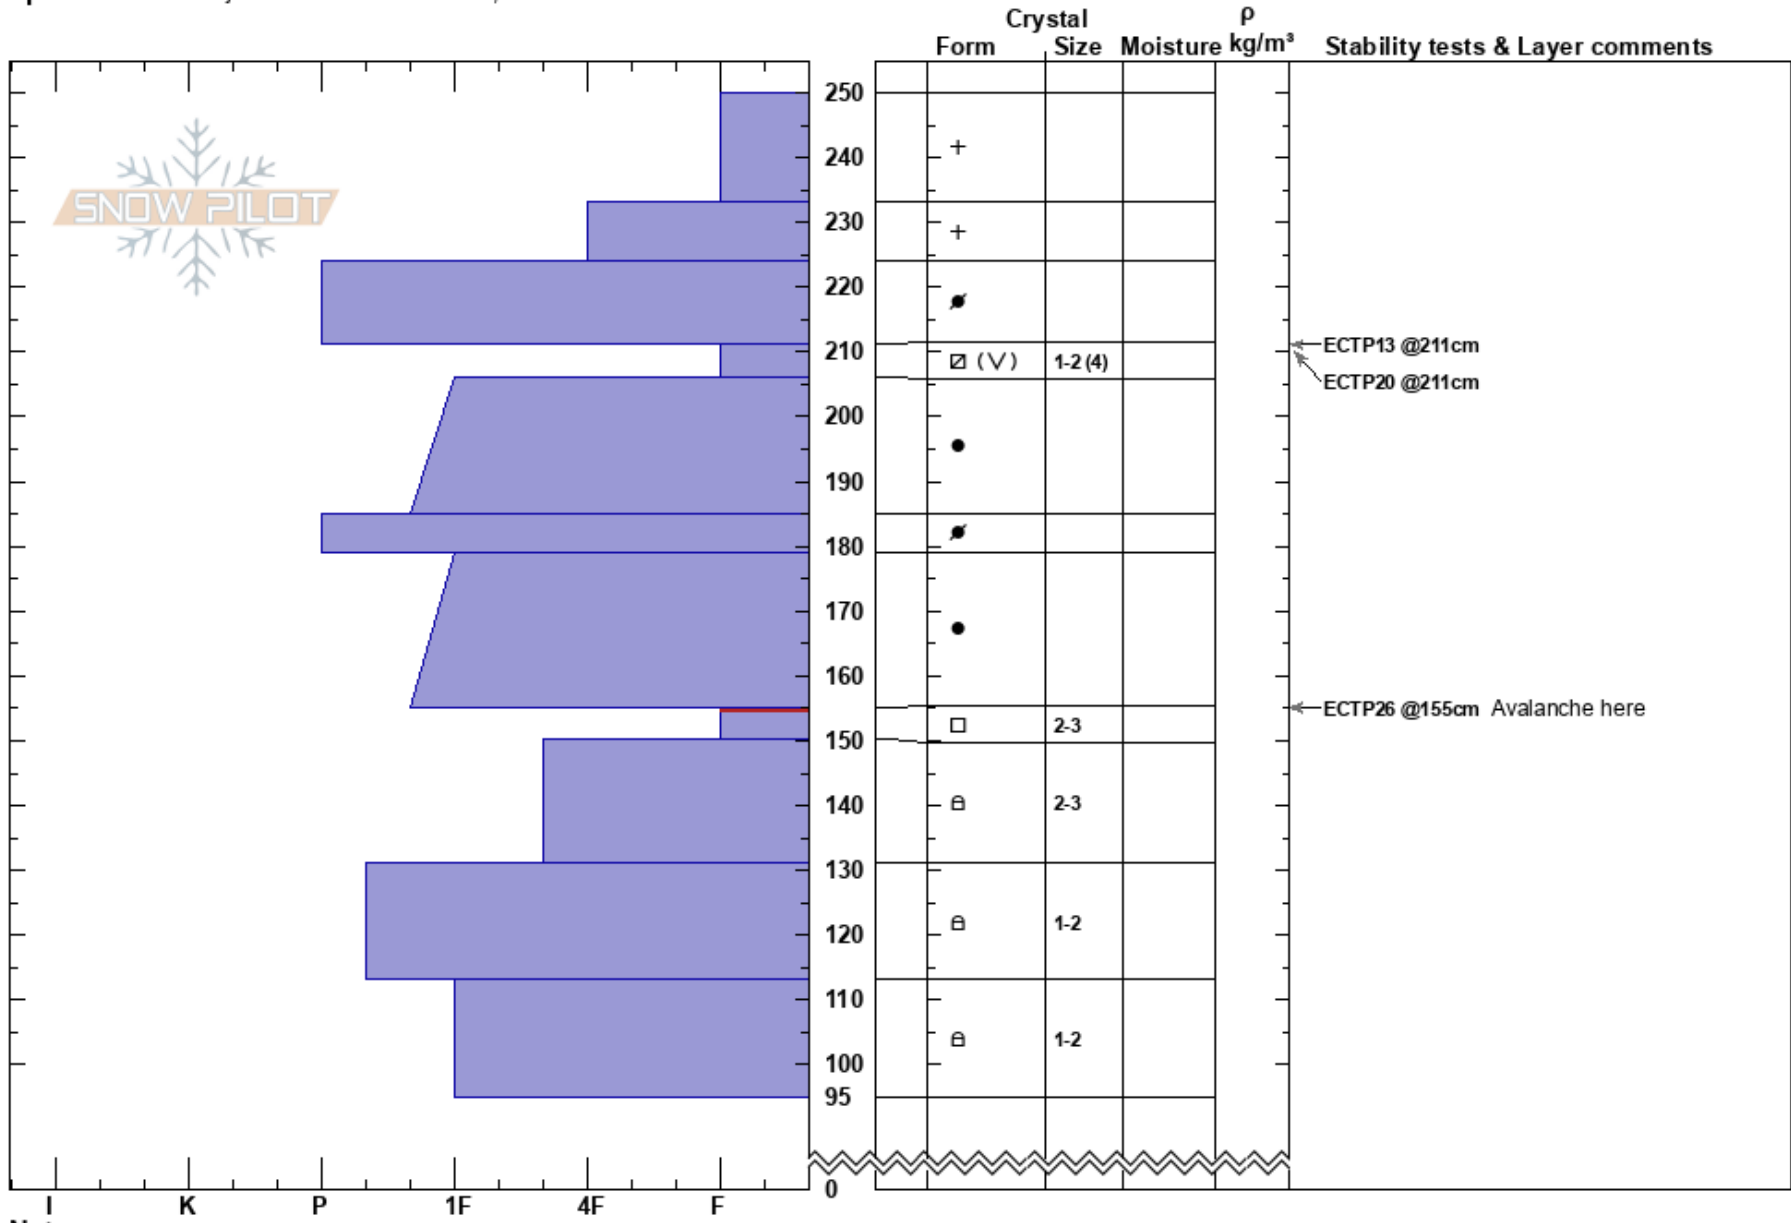

Hyalite Peak Avalanche  
 Gallatin Range-N  
 MT  
**Elevation:** 9625 ft  
**Aspect:** 70°  
**Specifics:** Pit is adjacent to avalanche: crown;

Dave Zinn  
 03/07/2023 - 1:00pm  
**Co-ord:** 45.38098N, -110.95703W  
**Slope Angle:** 38°  
**Wind Loading:** previous

**Stability:** Fair  
**Air Temperature:** HS:250  
**Sky Cover:** SCT  
**Precipitation:** NO  
**Wind:** Calm  
**Layer Notes:** 155-150cm: Problematic layer

**Notes:** Avalanche failed on a layer of facets at 155cm.