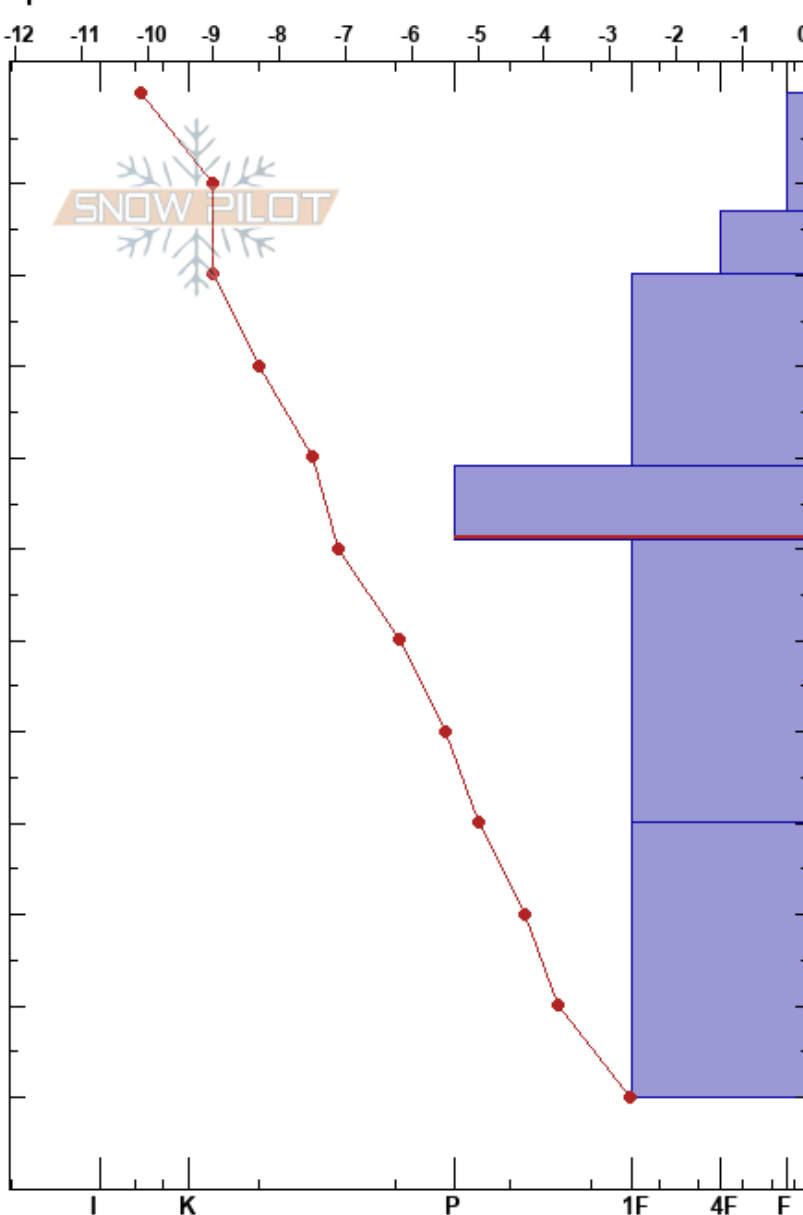

Area_51
 Monashee
 BC
 Elevation: 2236 m
 Aspect: 90°
 Specifics:

Ski Patrol
 07/03/2023 - 11:40
 Co-ord: 49.74534N, -118.94379W
 Slope Angle: 40°
 Wind Loading: yes

Stability: **HS: 185**
 Air Temperature: -10.6°C PF: 30 41-49cm: Problematic layer
 Sky Cover: BKN
 Precipitation: S-1
 Wind: SW Light Breeze

Form	Crystal		Moisture	ρ kg/m³	Stability tests & Layer comments
	Size	Moisture			
*	2				
/ (•)	2-2 (2)	D			
/ (•)	1-2 (2)	D			← CT1, SC @18cm ← ECTN6 @20cm
•	1-2	D			← ECTN11 @30cm
•	0.5-2	D			
					← ECTN23 @51cm
•	0.5-2	D			
⊖	1-3	D			
					← CT18, SP @110cm saw depth

Notes: Variable depth nearby due to rocks