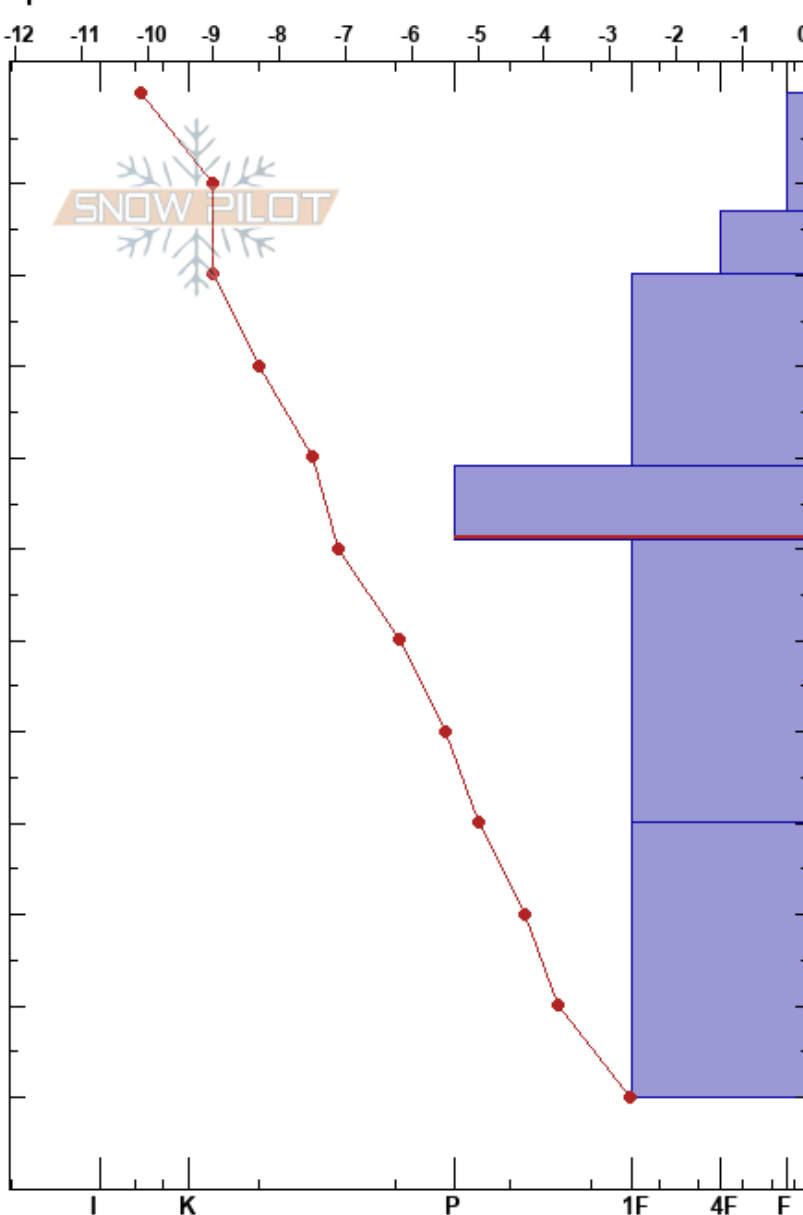

Area_51
 Monashee
 BC
 Elevation: 2236 m
 Aspect: 90°
 Specifics:

Ski Patrol
 07/03/2023 - 11:40
 Co-ord: 49.74534N, -118.94379W
 Slope Angle: 40°
 Wind Loading: yes

Stability: **HS: 185**
 Air Temperature: -10.6°C PF: 30 41-49cm: Problematic layer
 Sky Cover: BKN
 Precipitation: S-1
 Wind: SW Light Breeze

Form	Crystal		Moisture	ρ kg/m ³	Stability tests & Layer comments
	Size				
*	2				
/ (•)	2-2 (2)		D		
/ (•)	1-2 (2)		D		← CT1, SC @18cm ← ECTN6 @20cm
•	1-2		D		← ECTN11 @30cm
•	0.5-2		D		
					← ECTN23 @51cm
•	0.5-2		D		
•	1-3		D		
					← CT18, SP @110cm saw depth

Notes: Variable depth nearby due to rocks