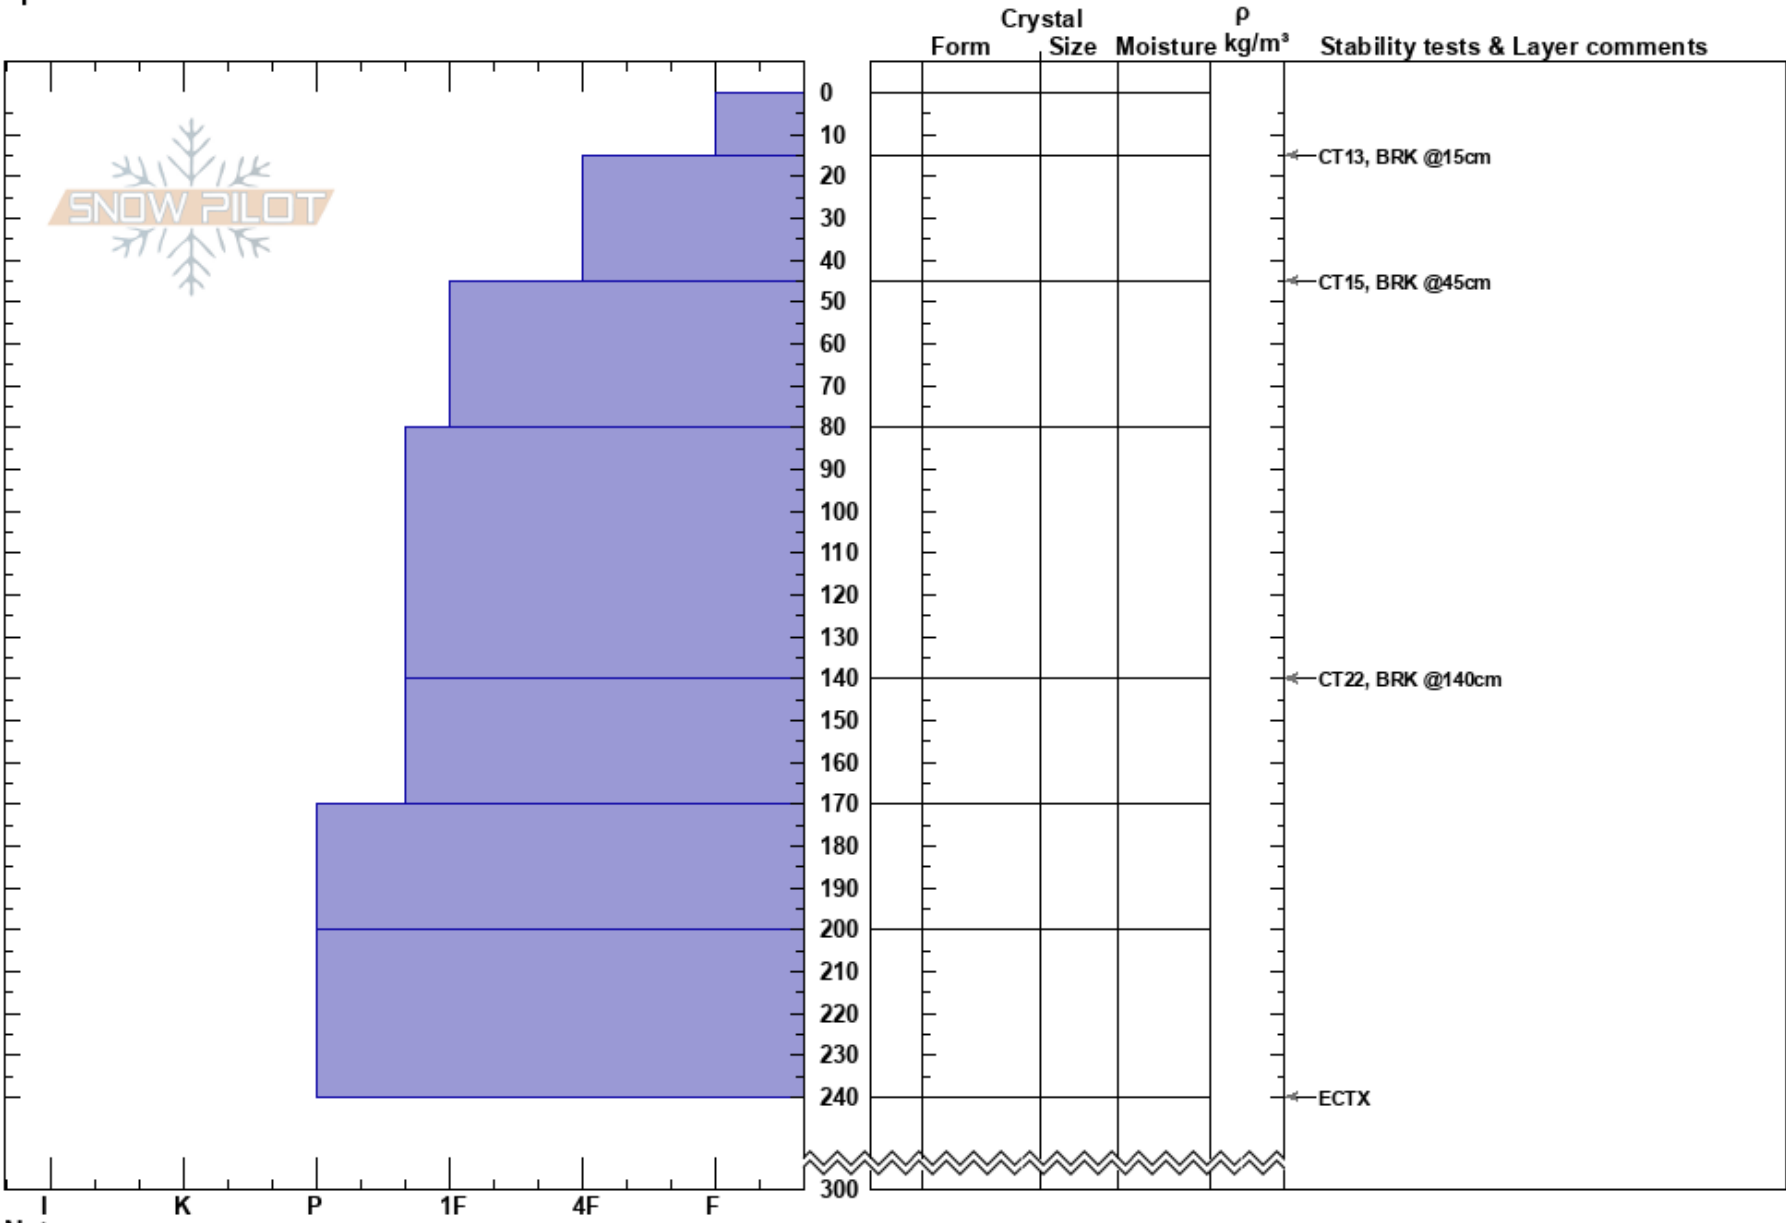

Crystal Slipper
 Monashee
 BC
 Elevation: 2250 m
 Aspect: N
 Specifics:

Chris Spicer
 07/03/2023 - 13:00
 Co-ord:
 Slope Angle: 35°
 Wind Loading:

Stability:
 Air Temperature: -12°C
 Sky Cover: CLR
 Precipitation: NO
 Wind: Calm

HS:300
 PF: 45
 PS: 20
 Layer Notes:

Notes: