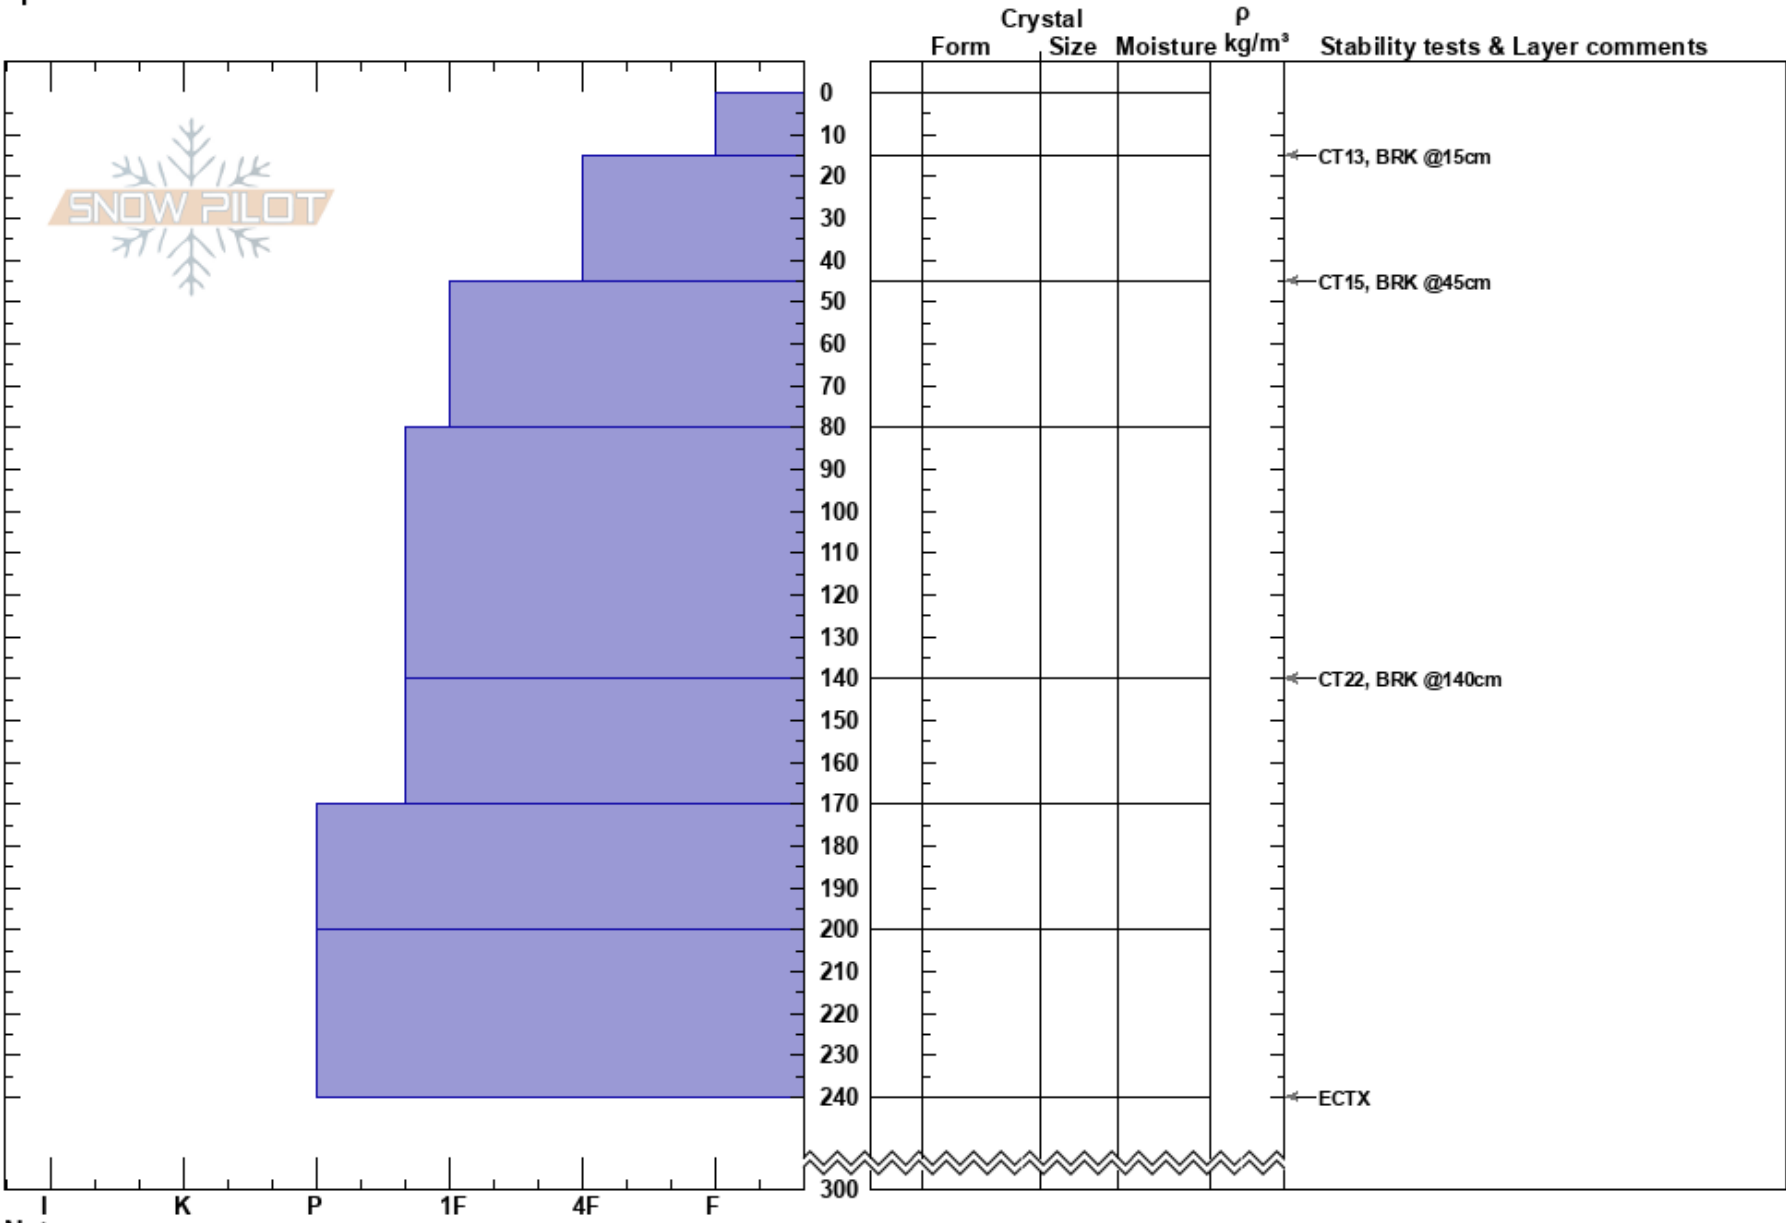

Crystal Slipper
 Monashee
 BC
 Elevation: 2250 m
 Aspect: N
 Specifics:

Chris Spicer
 07/03/2023 - 13:00
 Co-ord:
 Slope Angle: 35°
 Wind Loading:

Stability:
 Air Temperature: -12°C
 Sky Cover: CLR
 Precipitation: NO
 Wind: Calm

HS:300
 PF: 45
 PS: 20
 Layer Notes:

Notes:
 I K P 1F 4F F