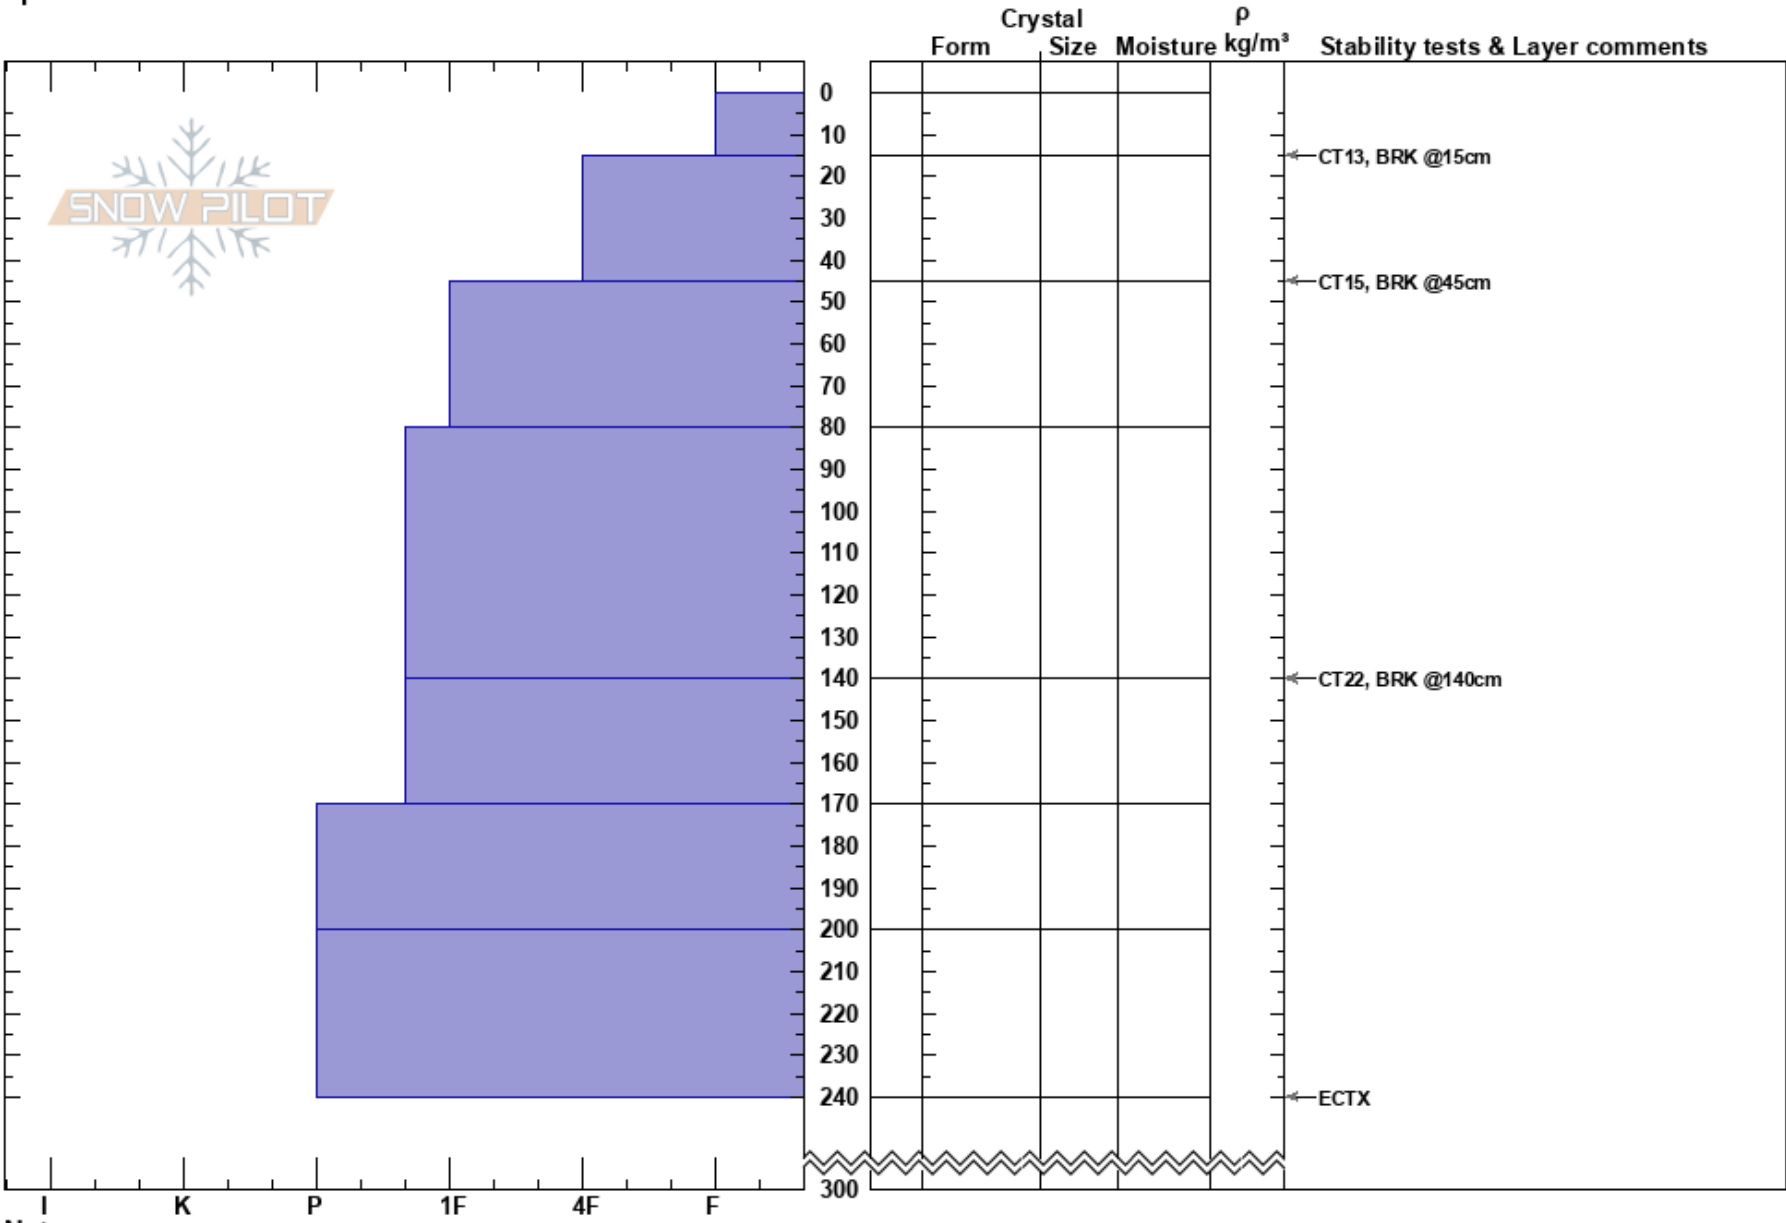

Crystal Slipper  
 Monashee  
 BC  
 Elevation: 2250 m  
 Aspect: N  
 Specifics:

Chris Spicer  
 07/03/2023 - 13:00  
 Co-ord:  
 Slope Angle: 35°  
 Wind Loading:

Stability:  
 Air Temperature: -12°C  
 Sky Cover: CLR  
 Precipitation: NO  
 Wind: Calm

HS:300  
 PF: 45  
 PS: 20  
 Layer Notes:

Notes: