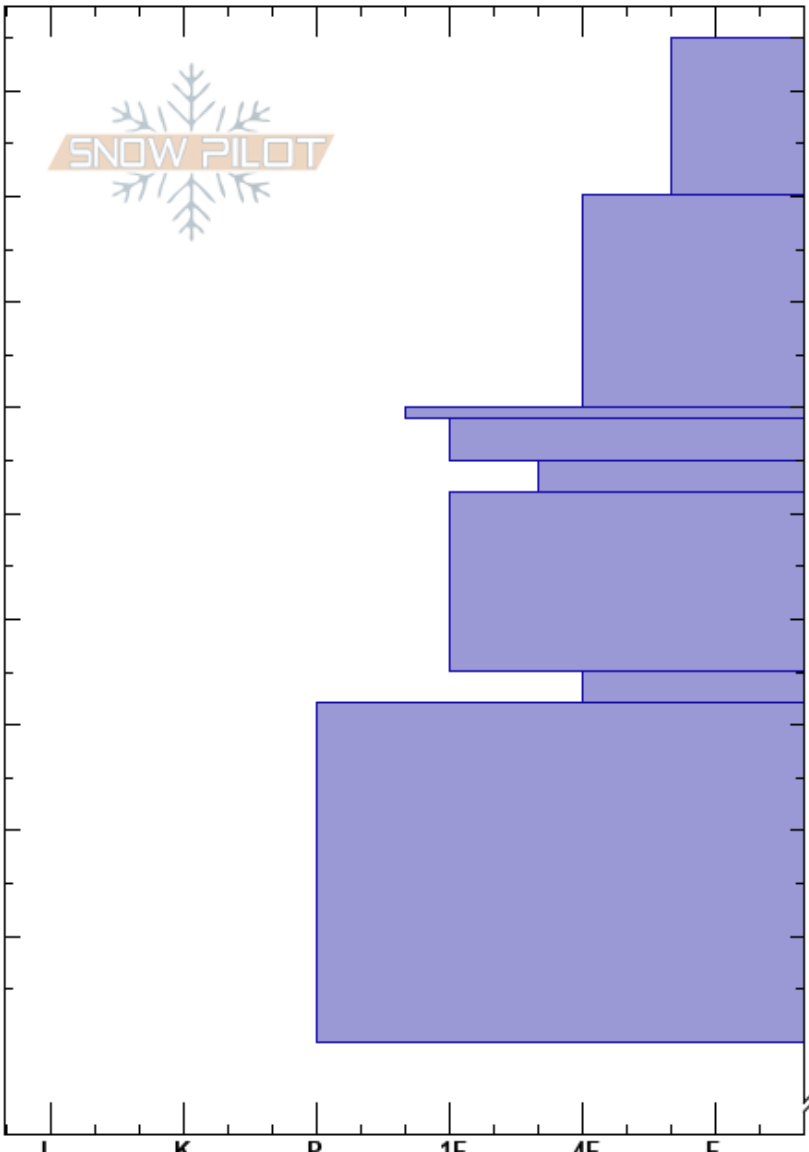

Corn Bowl
 Uinta Range
 UT
 Elevation: 9877 ft
 Aspect: 155°
 Specifics:

Bo Torrey
 03/07/2023 - 3:55pm
 Co-ord: 40.83641N, -111.03074W
 Slope Angle: 21°
 Wind Loading:

Stability:
 Air Temperature:
 Sky Cover: FEW
 Precipitation: NO
 Wind: Calm

HS: 165

Layer Notes:

Elevation (ft)	Crystal		Moisture	ρ kg/m ³	Stability tests & Layer comments
	Form	Size			
165					
150					← ECTN9 @155cm ← ECTN10 @150cm
140					← ECTN12 @140cm ← ECTN27 @135cm
130	⊙				
120	□	1			
110					
100					
90					
80					
70					
0					