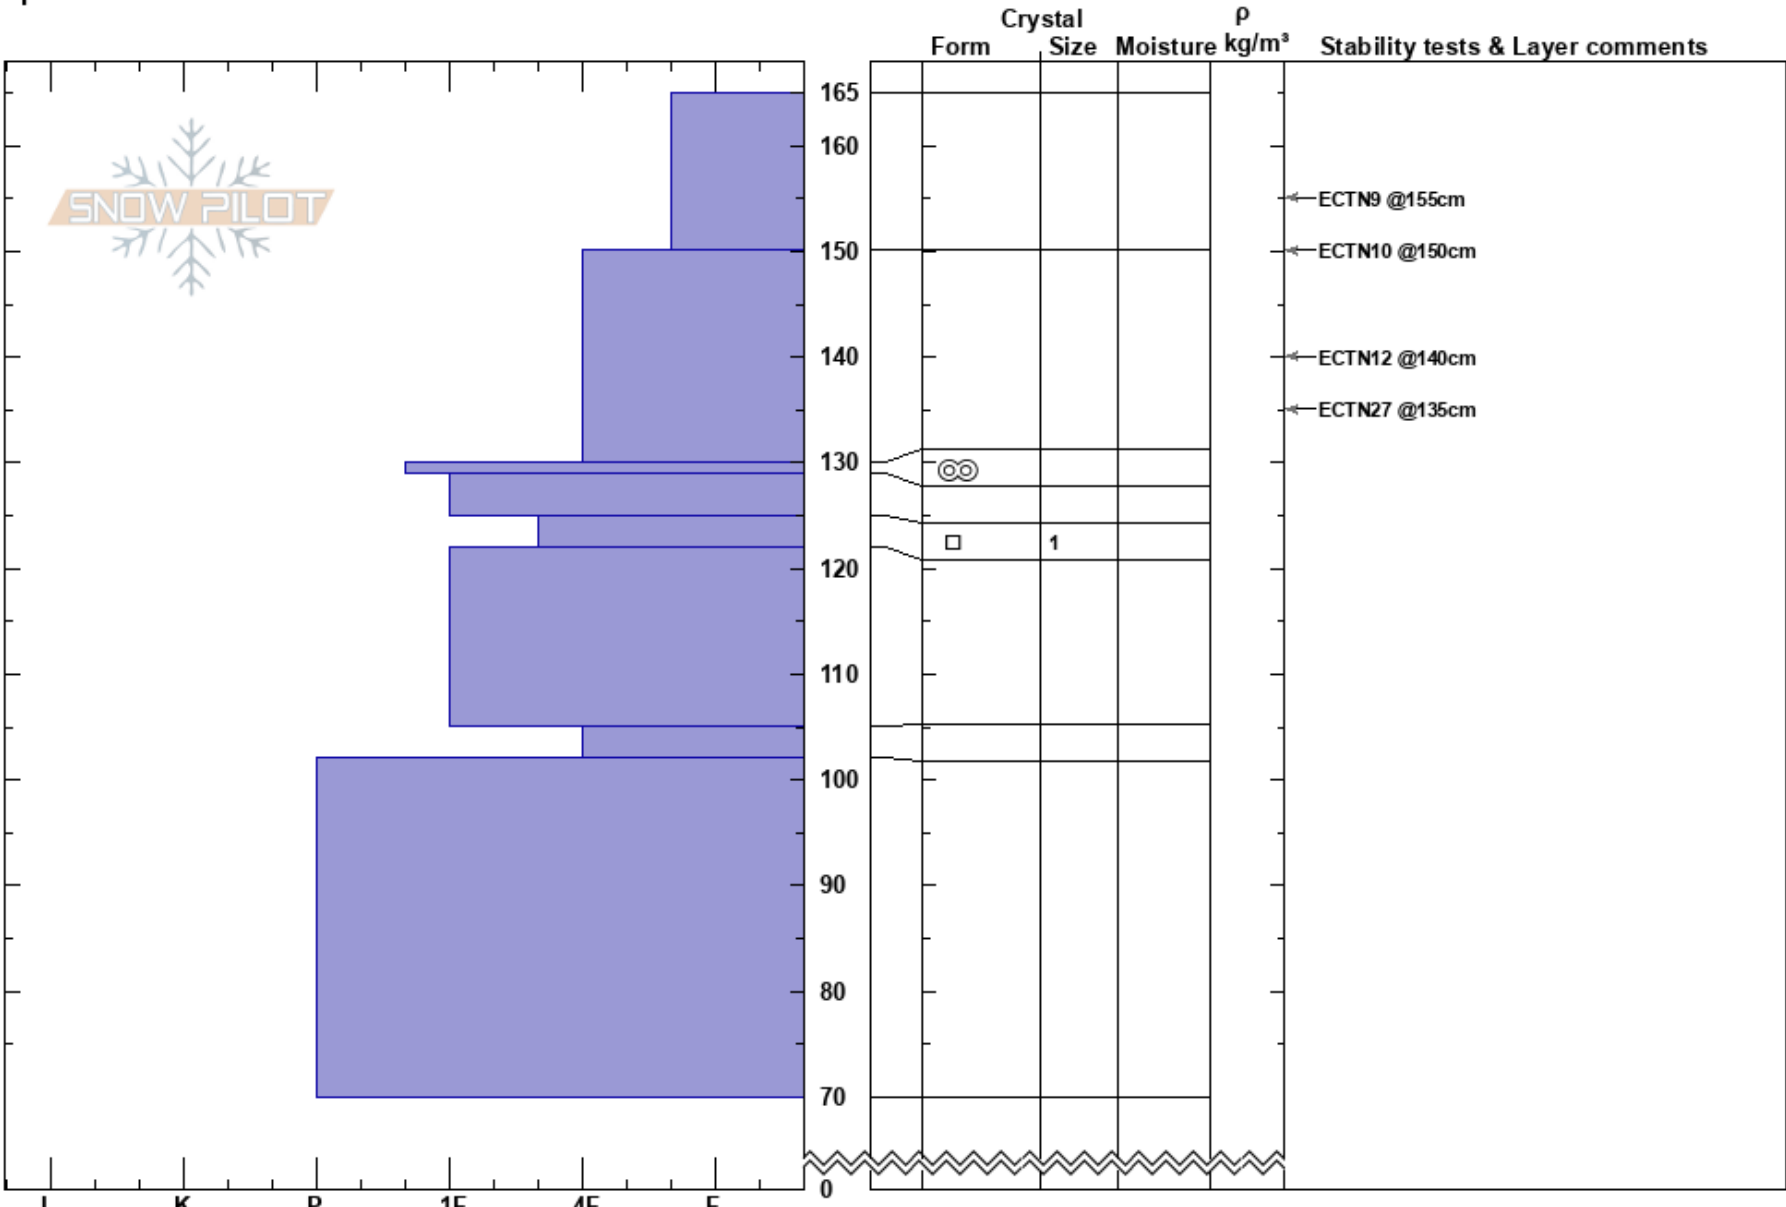

Corn Bowl
 Uinta Range
 UT
 Elevation: 9877 ft
 Aspect: 155°
 Specifics:

Bo Torrey
 03/07/2023 - 3:55pm
 Co-ord: 40.83641N, -111.03074W
 Slope Angle: 21°
 Wind Loading:

Stability:
 Air Temperature:
 Sky Cover: FEW
 Precipitation: NO
 Wind: Calm

HS: 165

Layer Notes:

Notes: