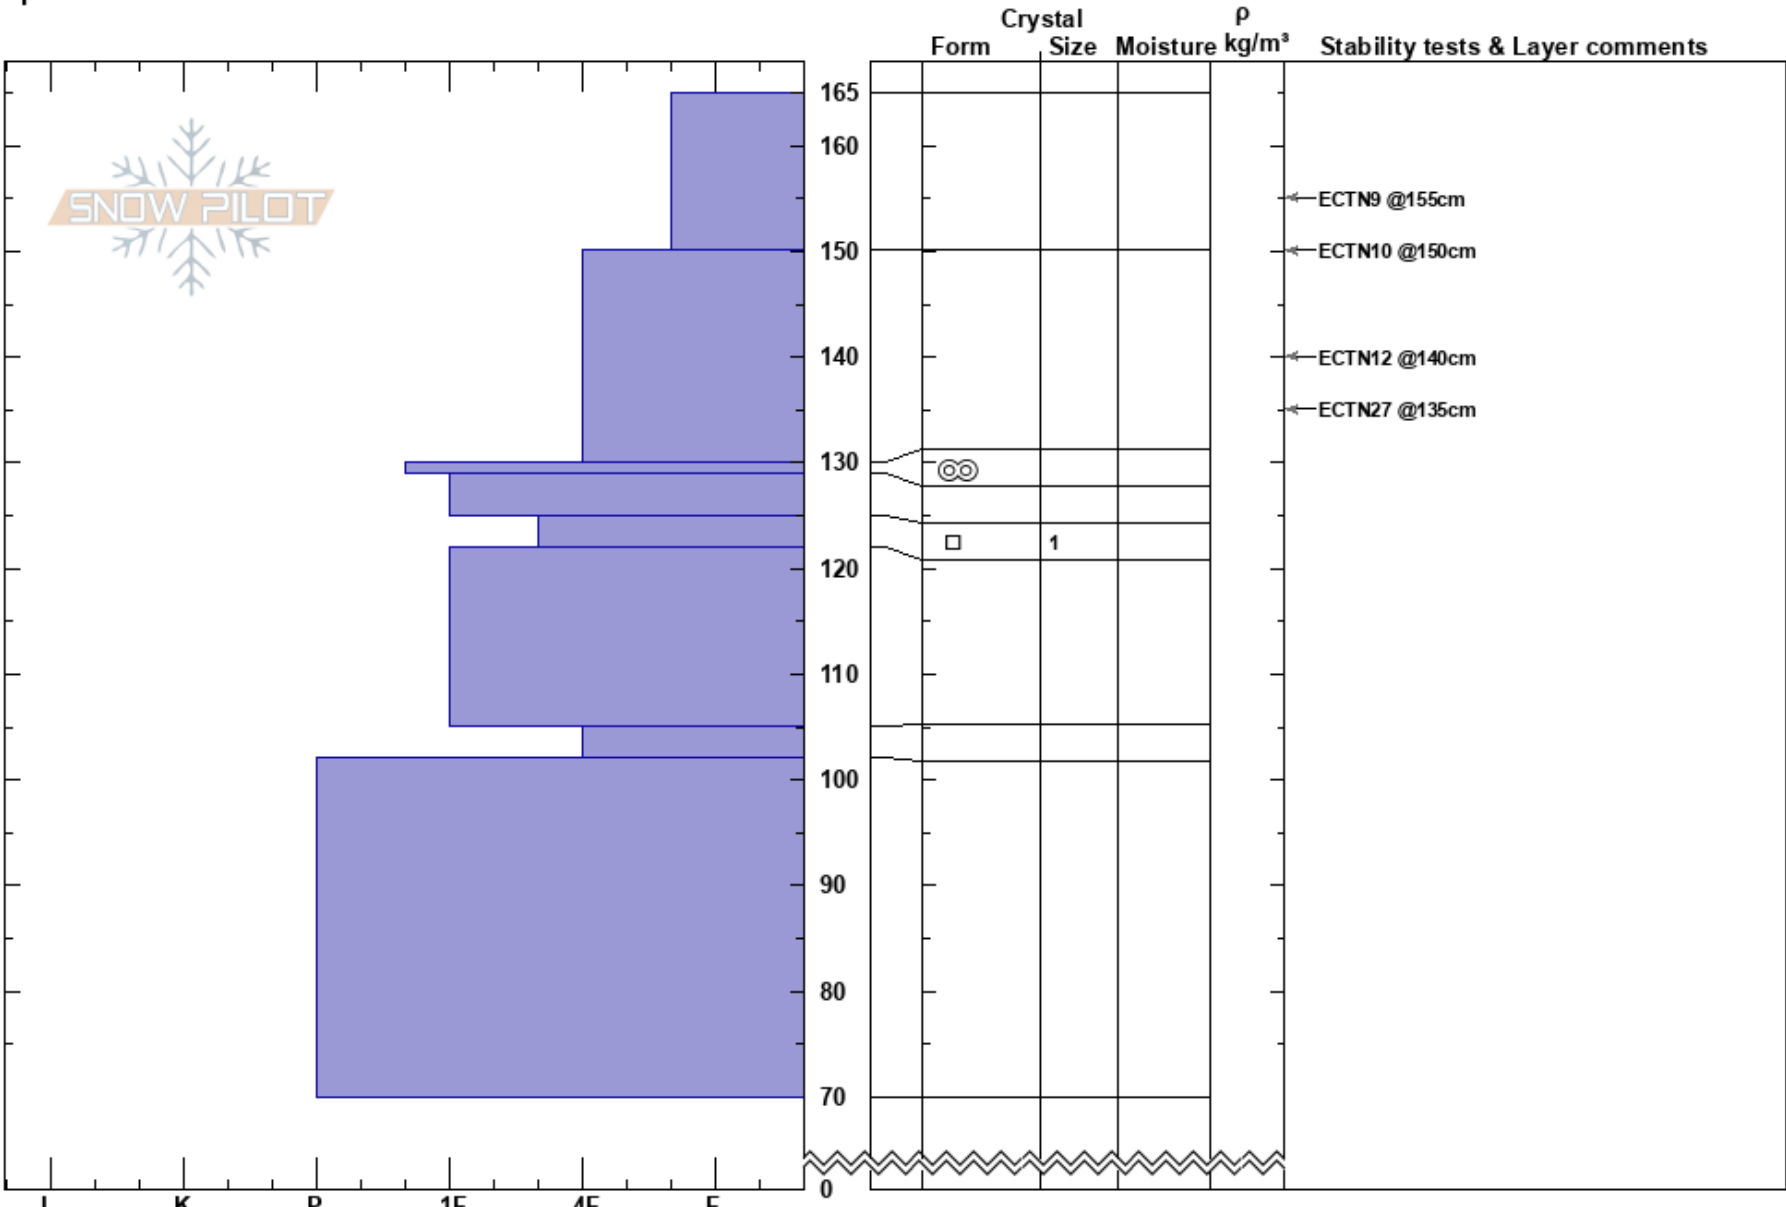

Corn Bowl
 Uinta Range
 UT
 Elevation: 9877 ft
 Aspect: 155°
 Specifics:

Bo Torrey
 03/07/2023 - 3:55pm
 Co-ord: 40.83641N, -111.03074W
 Slope Angle: 21°
 Wind Loading:

Stability:
 Air Temperature:
 Sky Cover: FEW
 Precipitation: NO
 Wind: Calm

HS: 165 Layer Notes:

Notes: