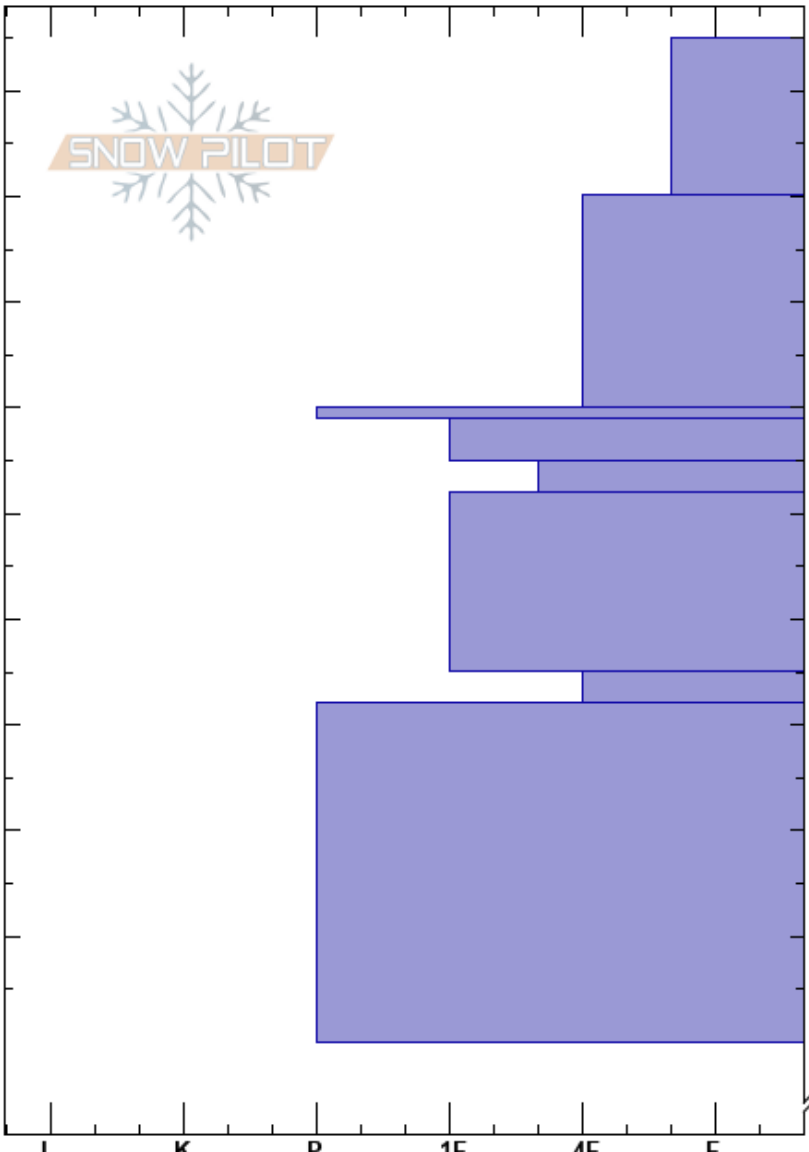

Corn Bowl  
 Wasatch Range  
 UT  
 Elevation: 9877 ft  
 Aspect: 155°  
 Specifics:

Bo Torrey  
 03/07/2023 - 3:55pm  
 Co-ord: 40.83641N, -111.03074W  
 Slope Angle: 21°  
 Wind Loading:

Stability:  
 Air Temperature:  
 Sky Cover: FEW  
 Precipitation: NO  
 Wind: Calm

HS: 165

Layer Notes:

Crystal Form	Crystal Size	Moisture	$\rho$ kg/m <sup>3</sup>	Stability tests & Layer comments
				← ECTN9 @155cm
				← ECTN10 @150cm
				← ECTN12 @140cm
				← ECTN27 @130cm
⊙				
□	1			
□	2			