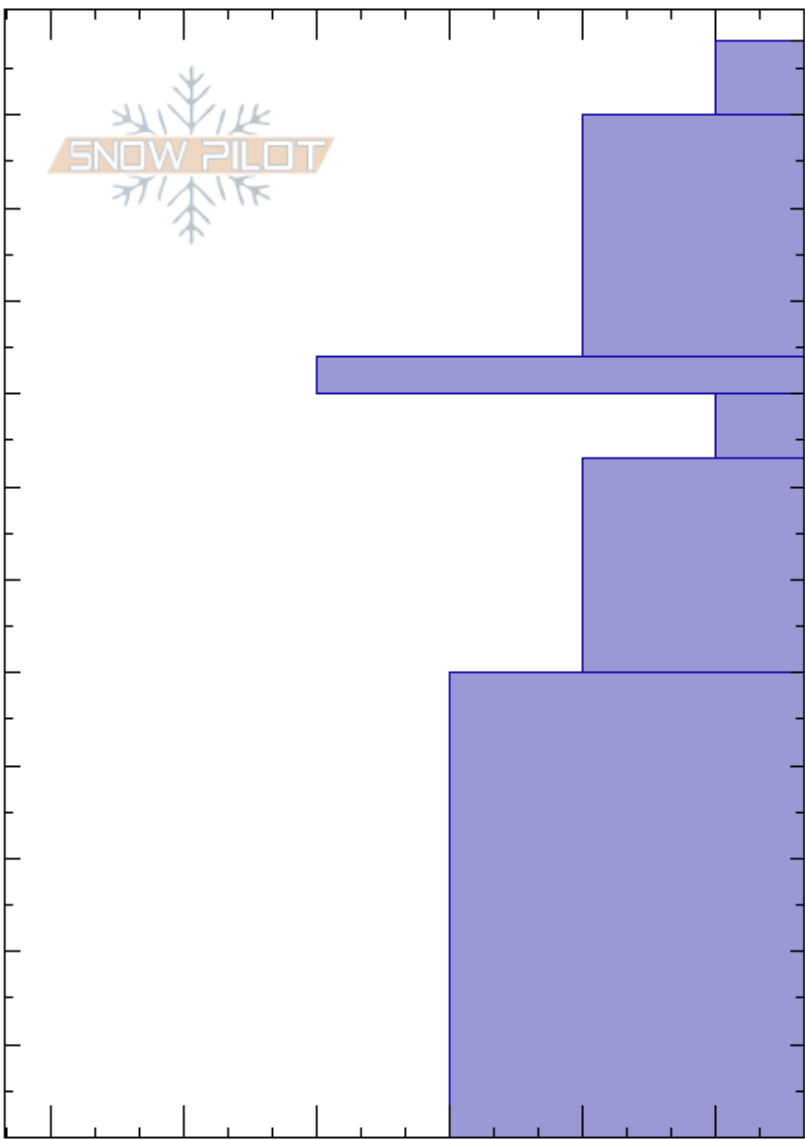

Shakedown Bowl
 Wasatch Range
 UT
 Elevation: 10365 ft
 Aspect: 180°
 Specifics:

Bo Torrey
 03/07/2023 - 2:22pm
 Co-ord: 40.83864N, -111.02076W
 Slope Angle: 33°
 Wind Loading:

Stability:
 Air Temperature:
 Sky Cover: FEW
 Precipitation: NO
 Wind: Calm

HS: 118

Layer Notes:

Height (m)	Crystal		Moisture	ρ kg/m ³	Stability tests & Layer comments
	Form	Size			
118					
110					
100					
90					
85					
80	□	3-10			← ECTPV @80cm ← CT15, SP @80cm
70					
60					
50					
40					
30					
20					
10					
0					