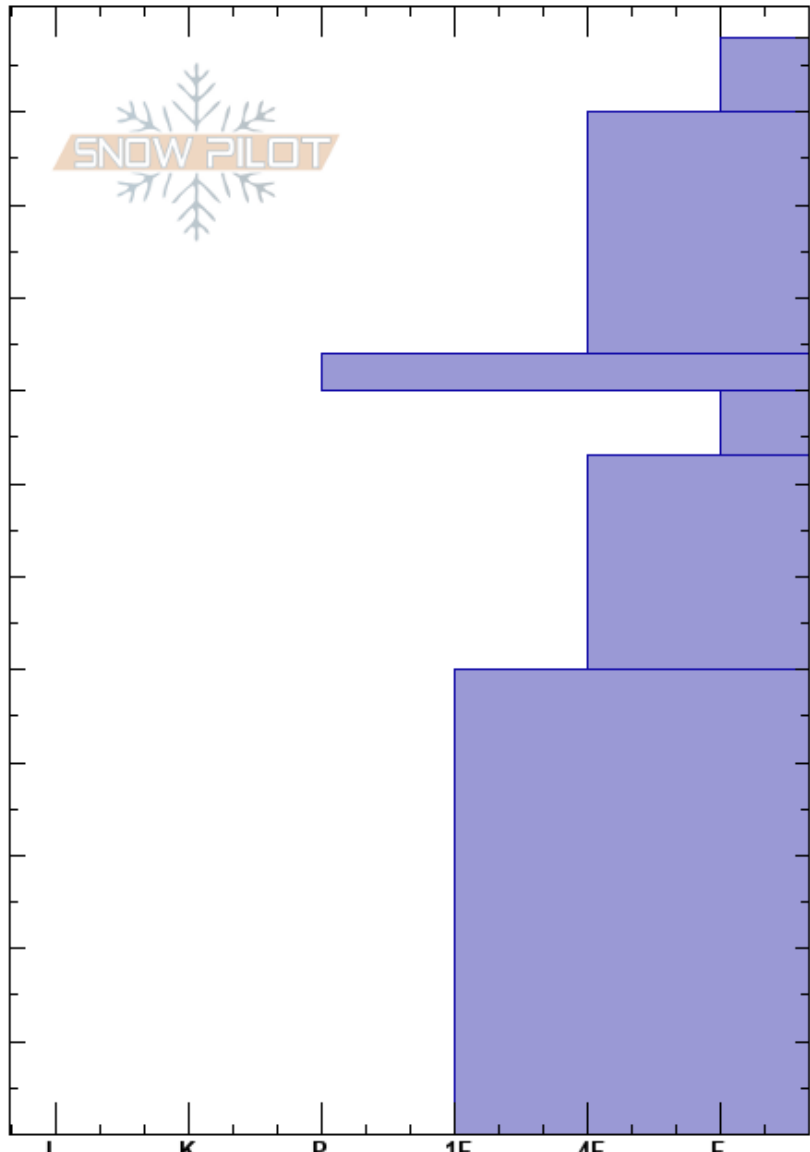

Shakedown Bowl
 Wasatch Range
 UT
 Elevation: 10365 ft
 Aspect: 180°
 Specifics:

Bo Torrey
 03/07/2023 - 2:22pm
 Co-ord: 40.83864N, -111.02076W
 Slope Angle: 33°
 Wind Loading:

Stability: HS: 118
 Air Temperature:
 Sky Cover: FEW
 Precipitation: NO
 Wind: Calm
 Layer Notes:

Height (m)	Crystal		Moisture	ρ kg/m ³	Stability tests & Layer comments
	Form	Size			
118					
110					
100					
90					
85					
80	□	3-10			← ECTPV @80cm ← CT15, SP @80cm
70					
60					
50					
40					
30					
20					
10					
0					