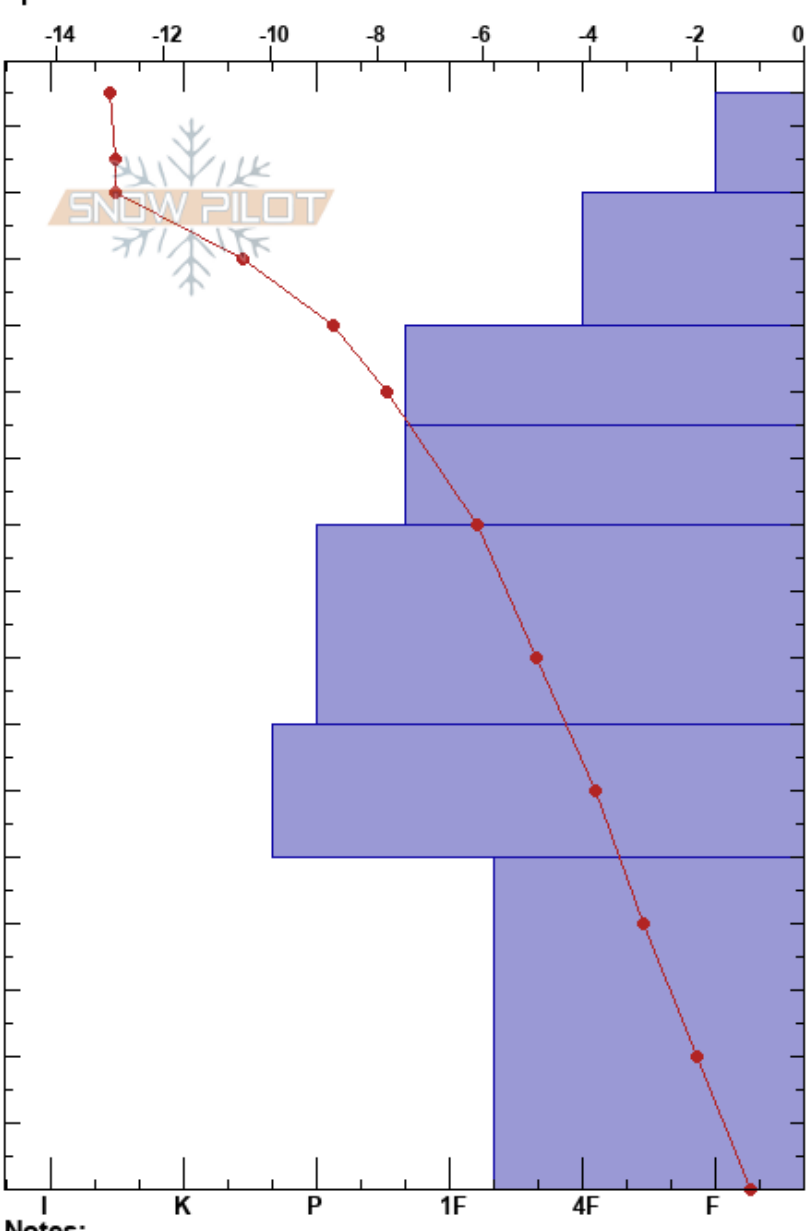

Takfalls Banff Visitor Safety
 Banff, Yoho and Kootenay 07/03/2023 - 11:30
 AB
 Elevation: 1790 m
 Aspect:
 Specifics:

Co-ord:
 Slope Angle:
 Wind Loading:

Stability: HS: 165
 Air Temperature: -7.1°C PF: 30
 Sky Cover: CLR PS: 15
 Precipitation: NO
 Wind: Calm

Layer Notes:

Form	Crystal		ρ kg/m ³	Stability tests & Layer comments
	Size	Moisture		
+	0.5			
/	1			
⊖	0.5			
⊖	0.5			
□	1.5-2			
□	1.5-2			
□	2-4			← CT14, SC @50cm

Notes: