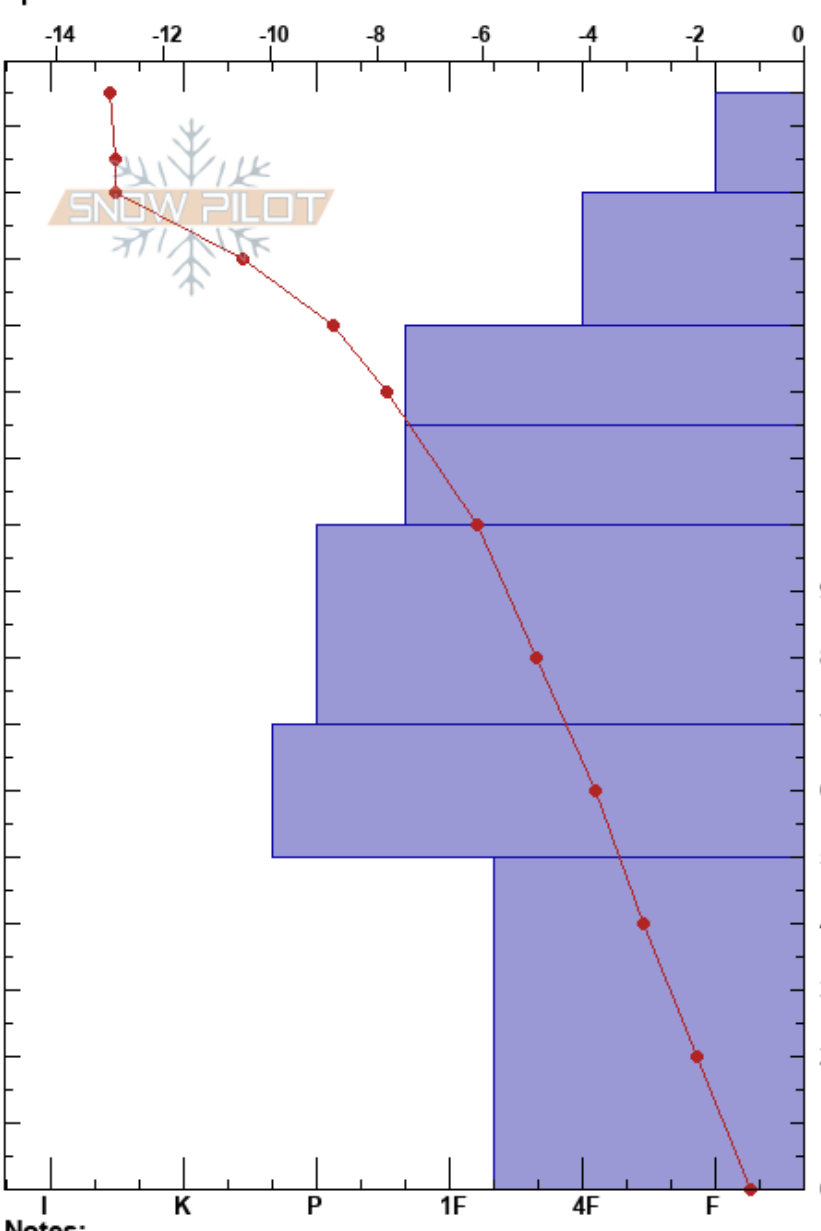

Takfalls Banff Visitor Safety  
 Banff, Yoho and Kootenay 07/03/2023 - 11:30  
 AB  
 Elevation: 1790 m  
 Aspect:  
 Specifics:

Co-ord:  
 Slope Angle:  
 Wind Loading:

Stability: HS: 165  
 Air Temperature: -7.1°C PF: 30  
 Sky Cover: CLR PS: 15  
 Precipitation: NO  
 Wind: Calm

Layer Notes:

Form	Crystal		$\rho$ kg/m <sup>3</sup>	Stability tests & Layer comments
	Size	Moisture		
+	0.5			
/	1			
⊖	0.5			
⊖	0.5			
□	1.5-2			
□	1.5-2			
□	2-4			← CT14, SC @50cm

Notes: