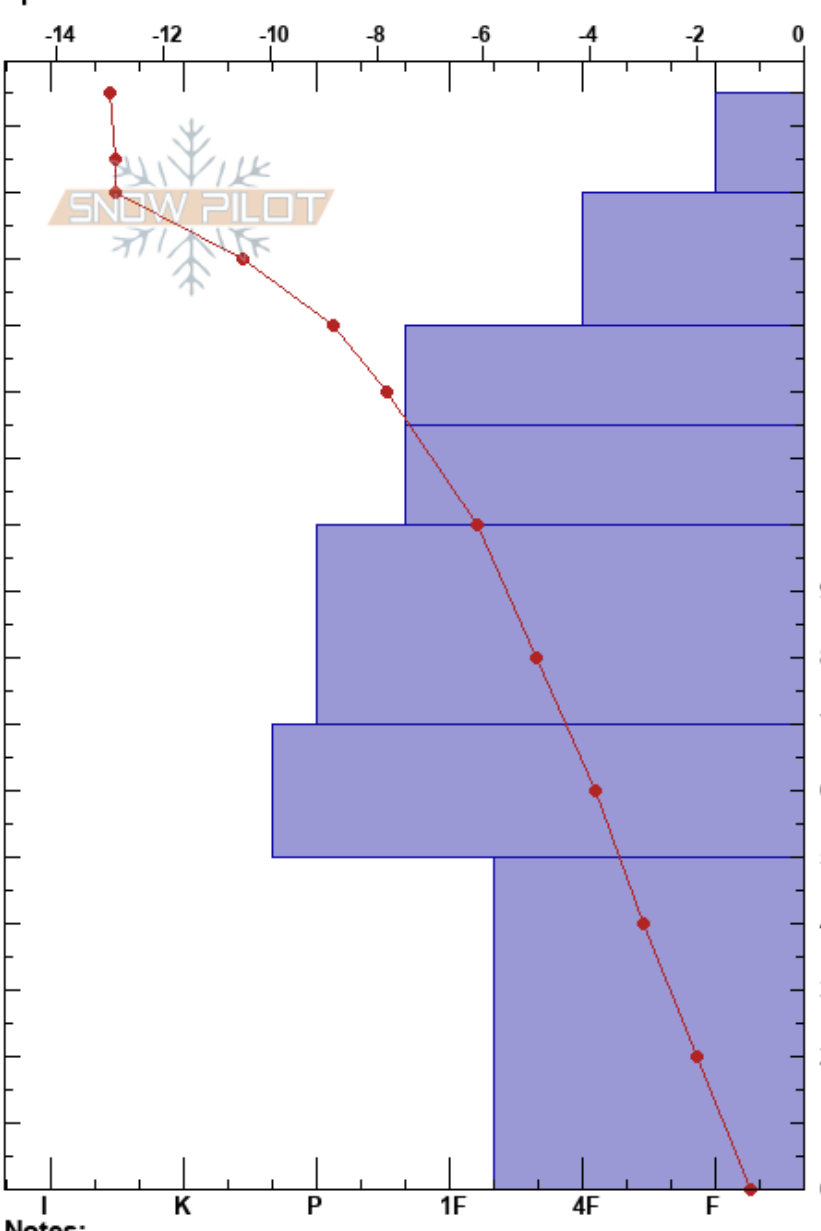

Takfalls Banff Visitor Safety
 Banff, Yoho and Kootenay 07/03/2023 - 11:30
 AB
 Elevation: 1790 m
 Aspect:
 Specifics:

Co-ord:
 Slope Angle:
 Wind Loading:

Stability: HS: 165
 Air Temperature: -7.1°C PF: 30
 Sky Cover: CLR PS: 15
 Precipitation: NO
 Wind: Calm

Layer Notes:

Form	Crystal		ρ kg/m ³	Stability tests & Layer comments
	Size	Moisture		
+	0.5			
/	1			
⊖	0.5			
⊖	0.5			
□	1.5-2			
□	1.5-2			
□	2-4			← CT14, SC @50cm

Notes: