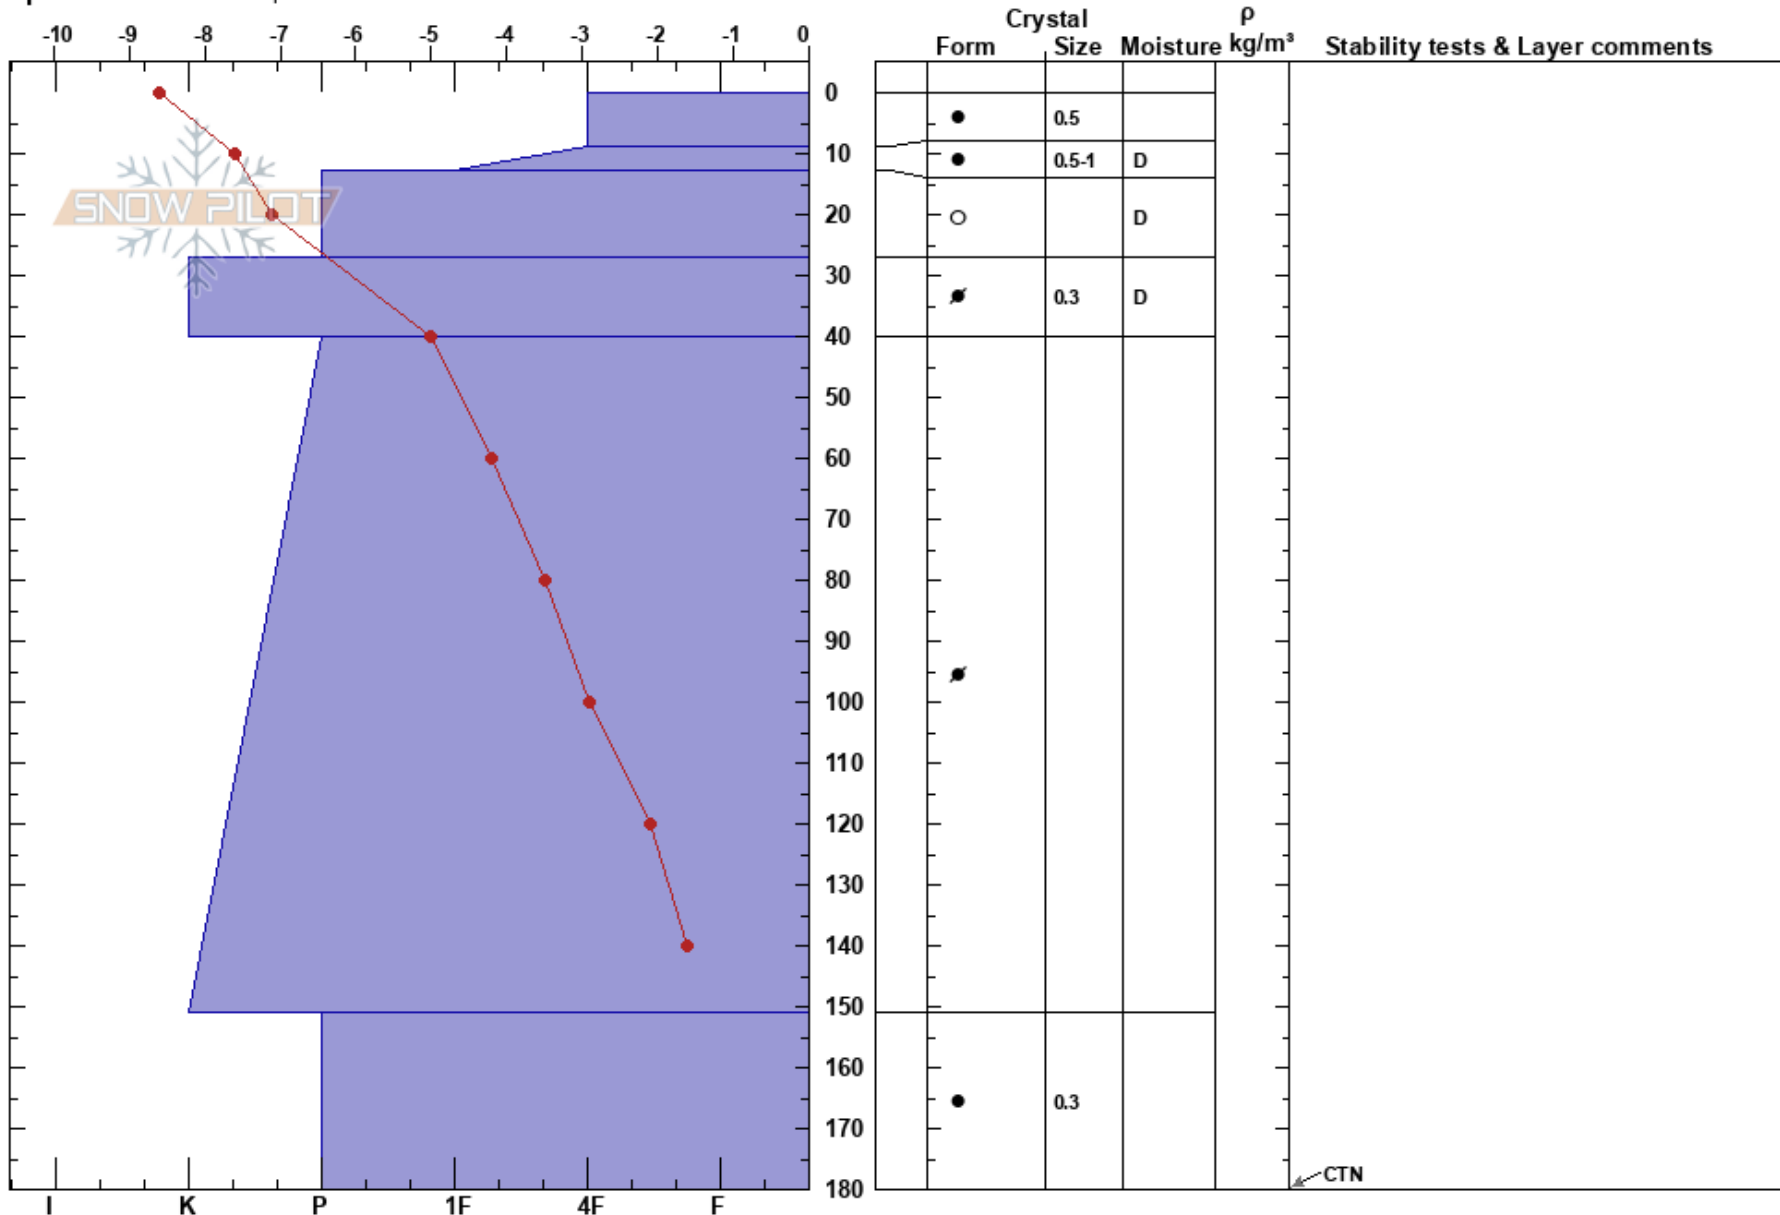

Leirvassbu
 Jotunheimen
 Norway
Elevation: 1483 m
Aspect: NW
Specifics: We skied slope

Knut Vegard Melby
 10/01/2018 - 13:50
Co-ord: 32V MP 59486 24262
Slope Angle: 31°
Wind Loading: yes

Stability: **HS:** 180 **Layer Notes:**
Air Temperature: -5°C **PF:** 30
Sky Cover: CLR
Precipitation:
Wind: SE Moderate

Notes: 8-10 m/s vind
 Totalt over 2m med snø