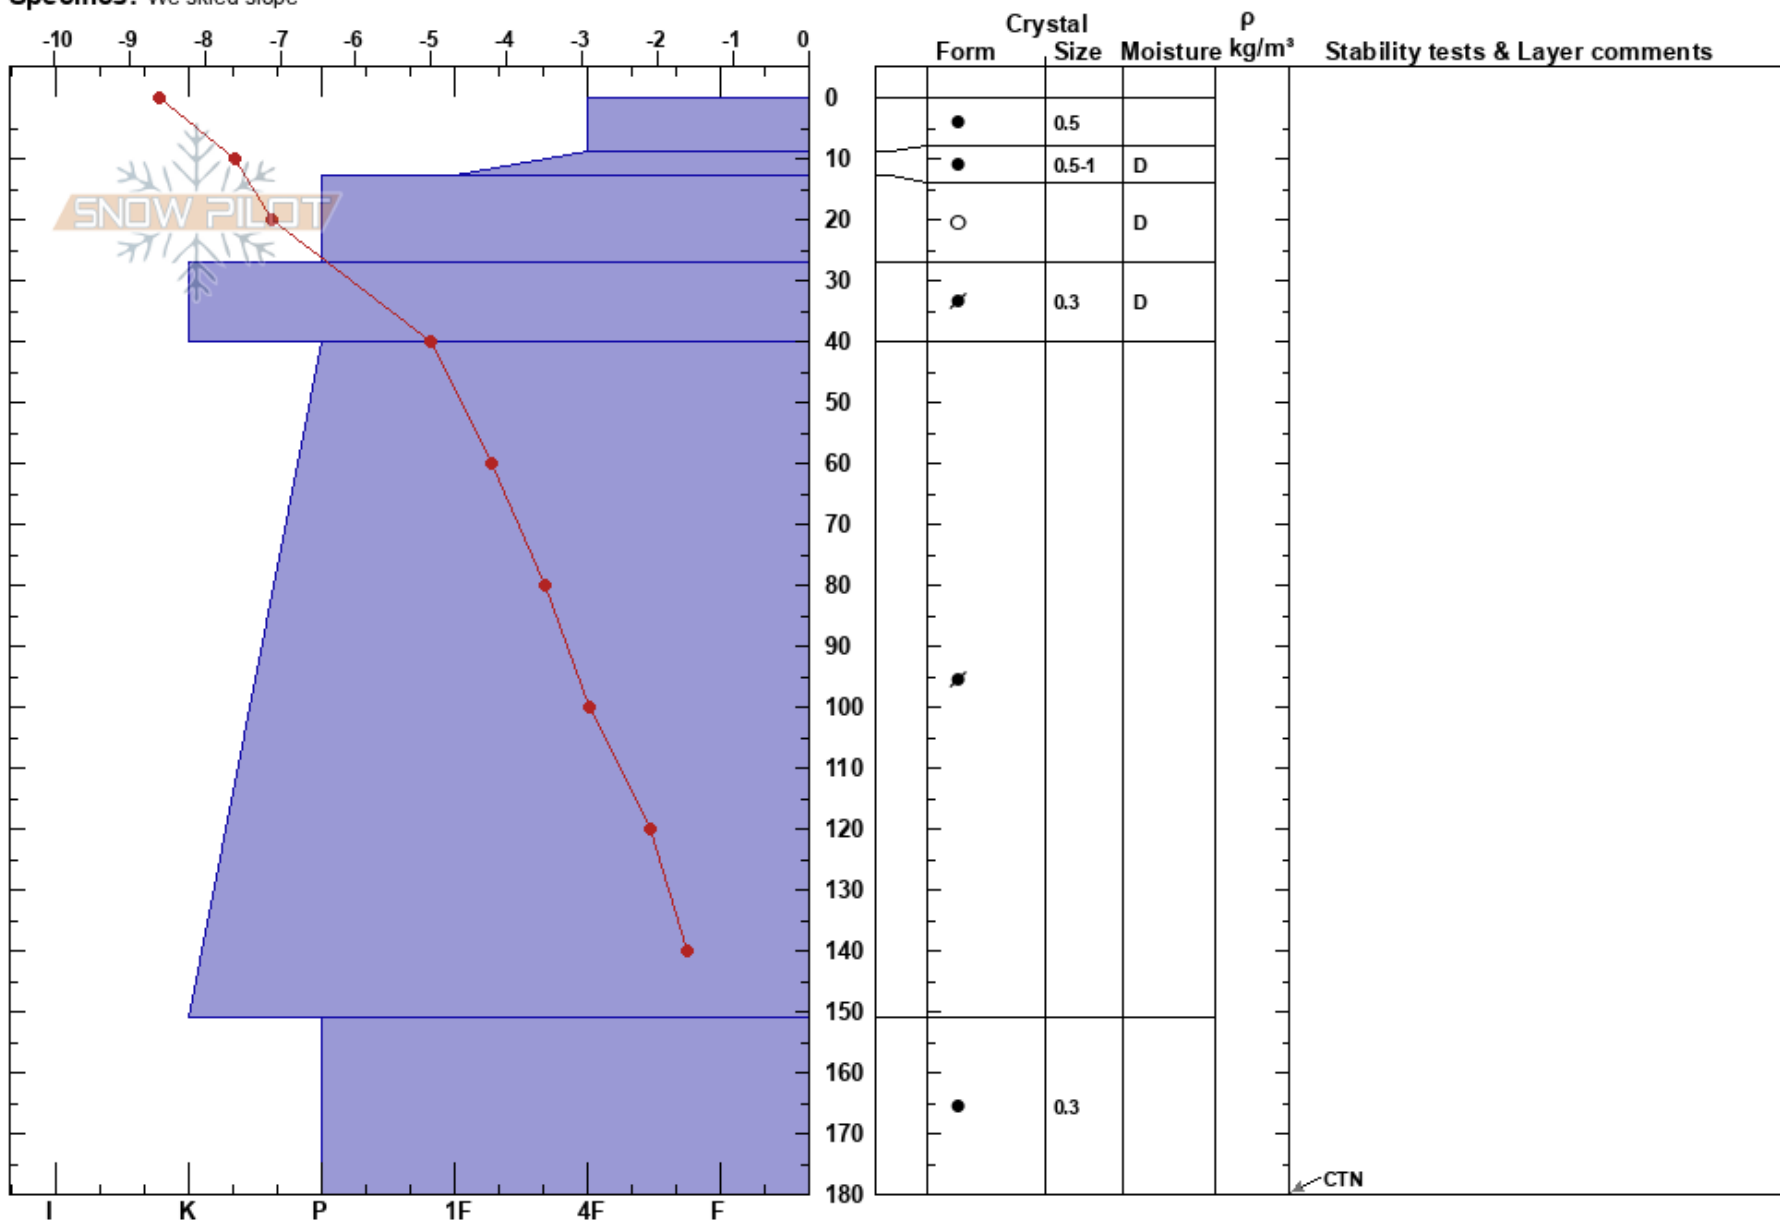

Leirvassbu
 Jotunheimen
 Norway
Elevation: 1483 m
Aspect: NW
Specifics: We skied slope

Knut Vegard Melby
 10/01/2018 - 13:50
Co-ord: 32V MP 59486 24262
Slope Angle: 31°
Wind Loading: yes

Stability: **HS:** 180 **Layer Notes:**
Air Temperature: -5°C **PF:** 30
Sky Cover: CLR
Precipitation:
Wind: SE Moderate

Notes: 8-10 m/s vind
 Totalt over 2m med snø