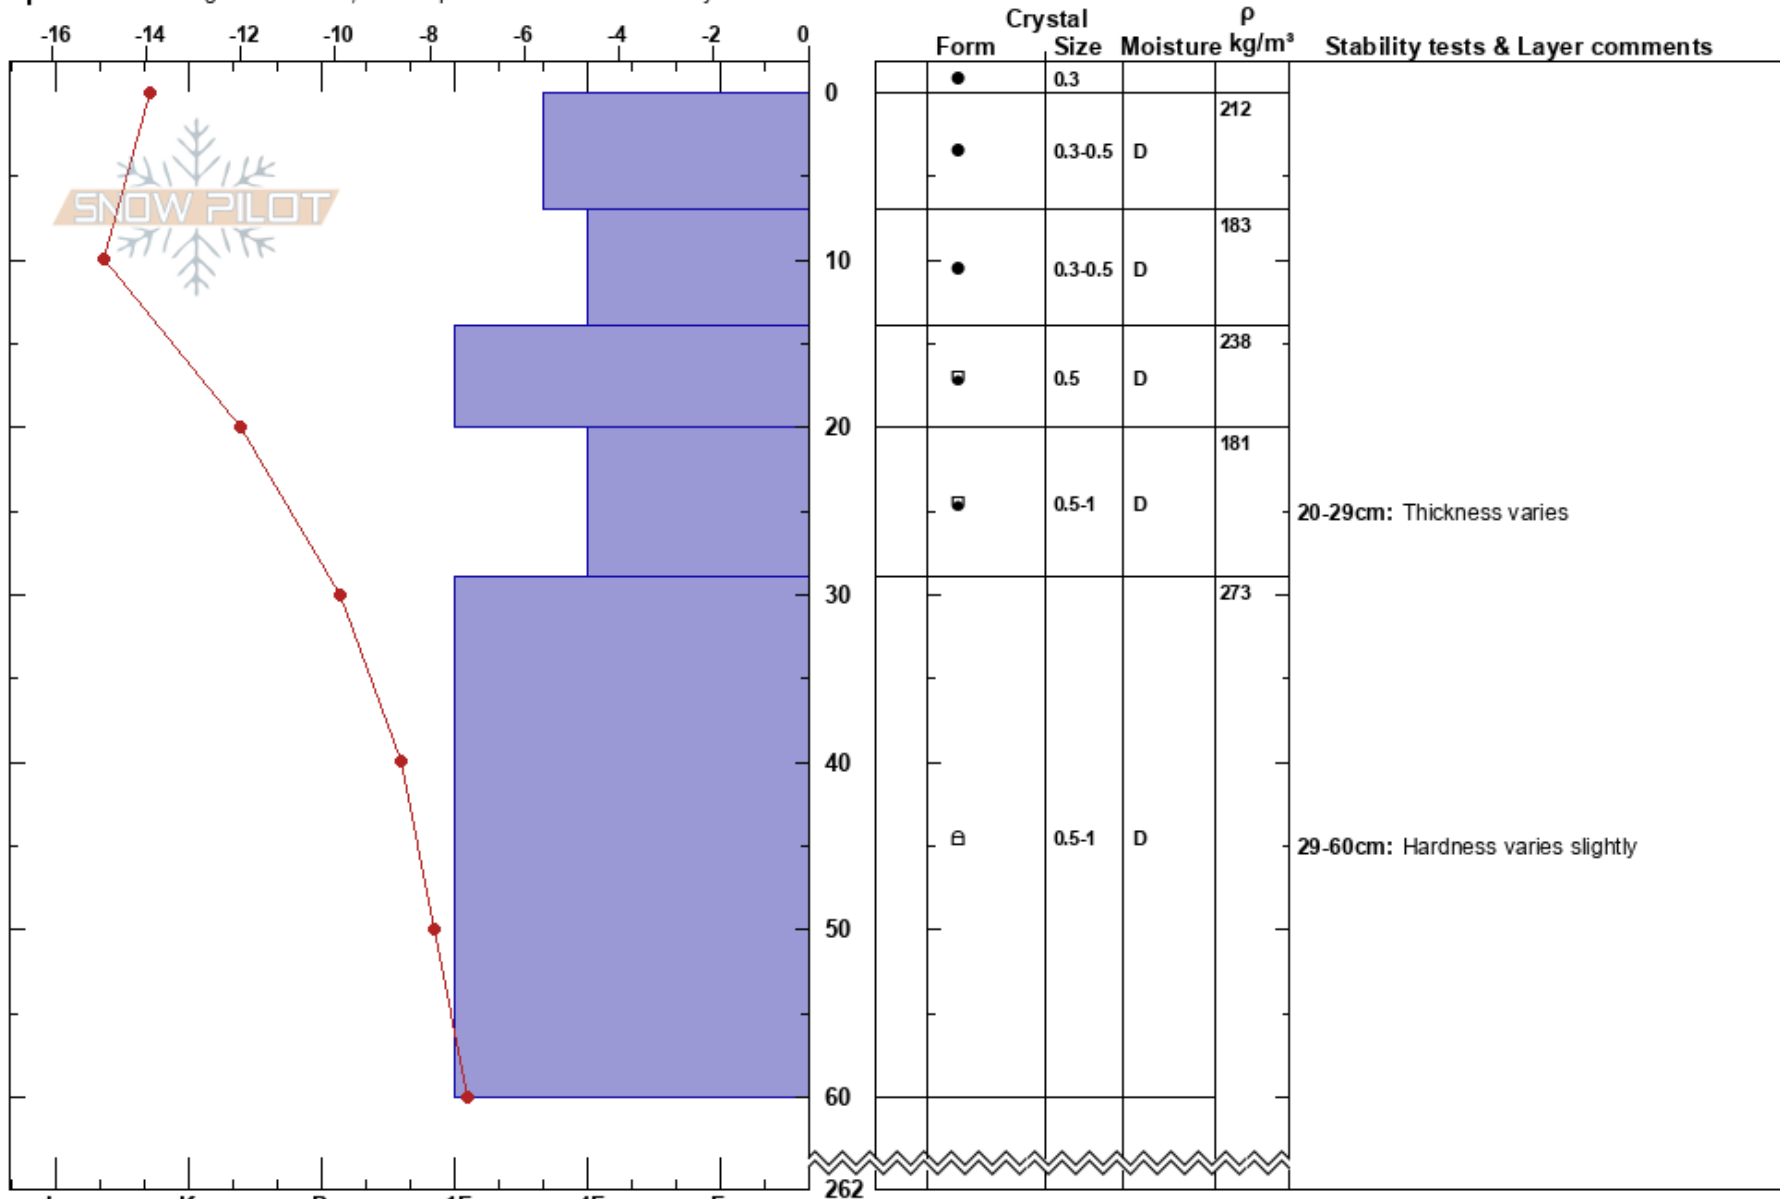

20-29cm: Thickness varies

MT

Co-ord: 12T 465265W 5009697N

Sky Cover: BKN

29-60cm: Hardness varies slightly

Elevation: 2800 m

Slope Angle: 17°

Precipitation: NO

Wind: E Light Breeze

Aspect: NE

Wind Loading: previous

Specifics: Pit dug in a Ski Area; Pit is representative of backcountry

**Notes:** Dug ~3m from wx station to get deeper slab. There was wind skin at wx station and sfc ripples.  
 Hardness change at 7cm is very minor, but interface did fail in some hand pits.