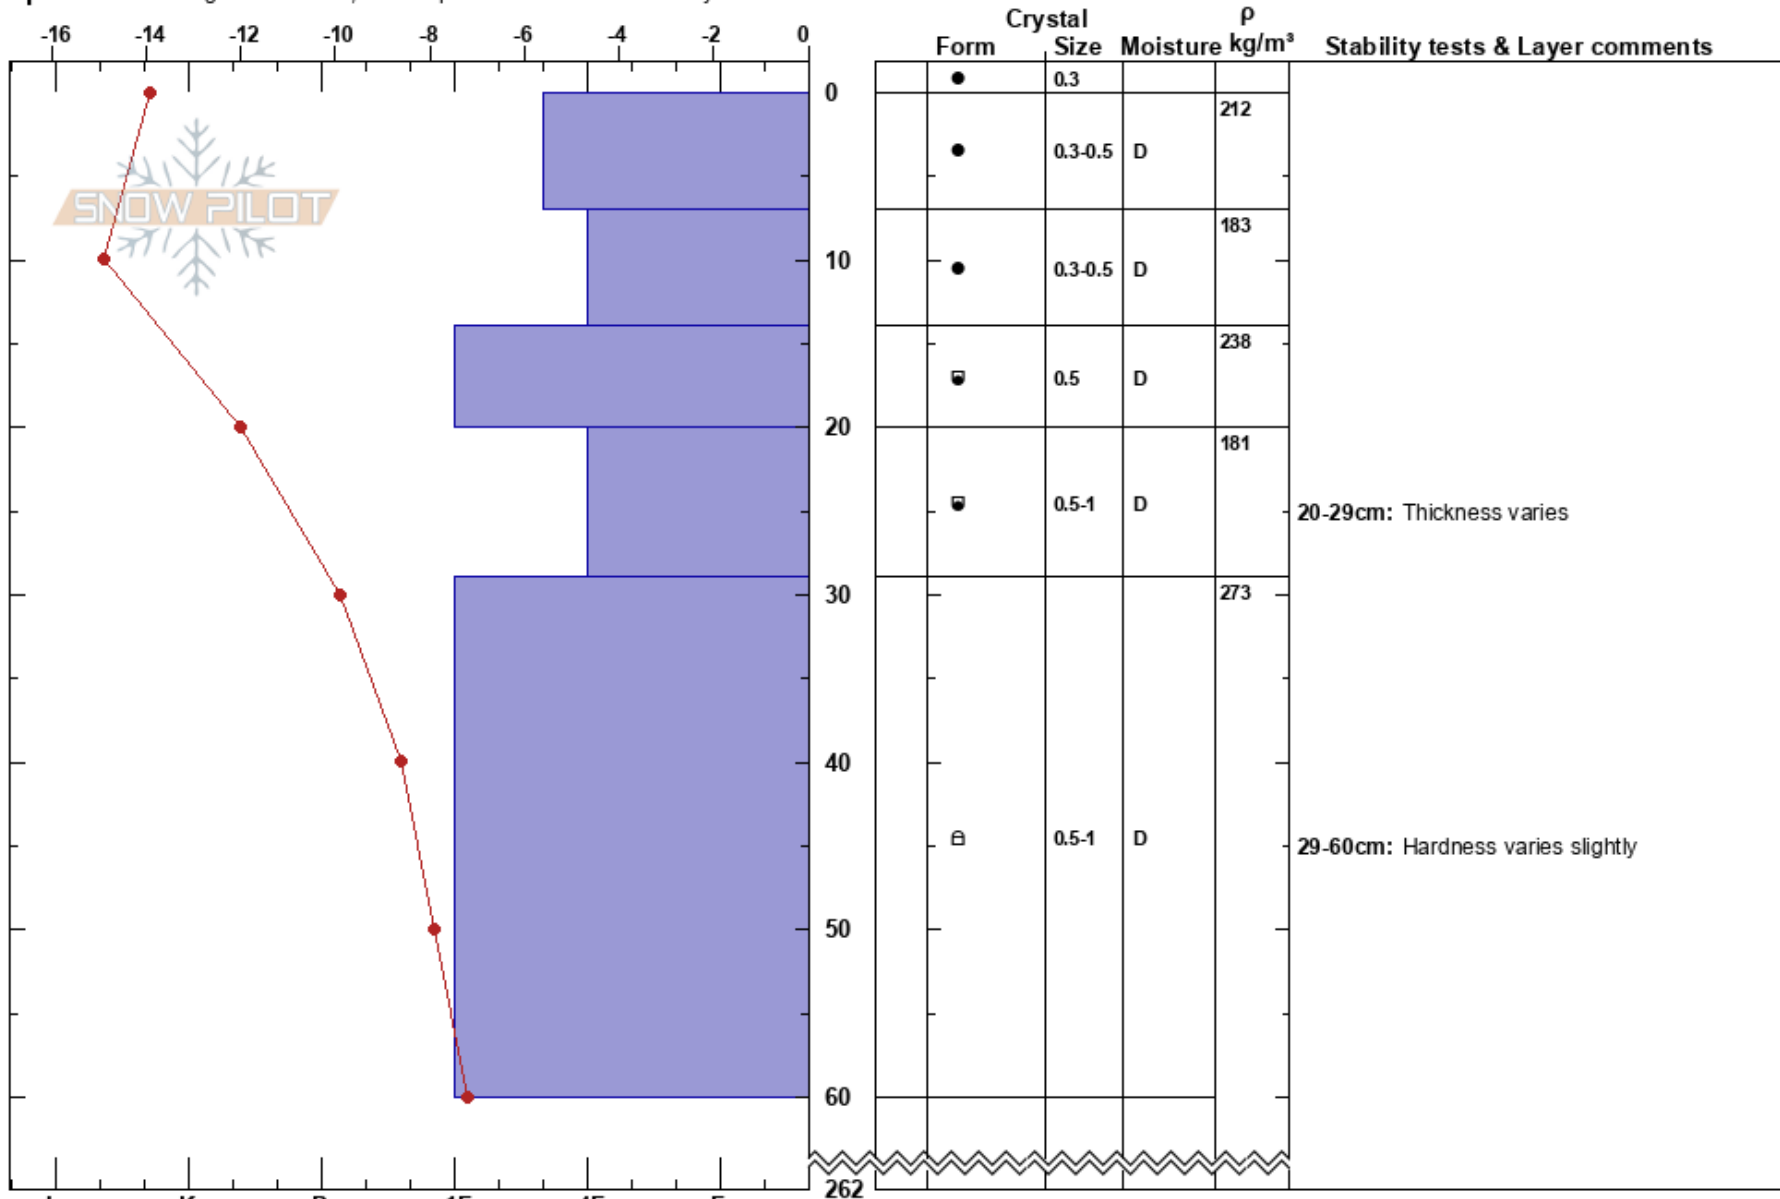

20-29cm: Thickness varies

MT

Co-ord: 12T 465265W 5009697N

Sky Cover: BKN

29-60cm: Hardness varies slightly

Elevation: 2800 m

Slope Angle: 17°

Precipitation: NO

Wind: E Light Breeze

Aspect: NE

Wind Loading: previous

Specifics: Pit dug in a Ski Area; Pit is representative of backcountry

Notes: Dug ~3m from wx station to get deeper slab. There was wind skin at wx station and sfc ripples.
 Hardness change at 7cm is very minor, but interface did fail in some hand pits.