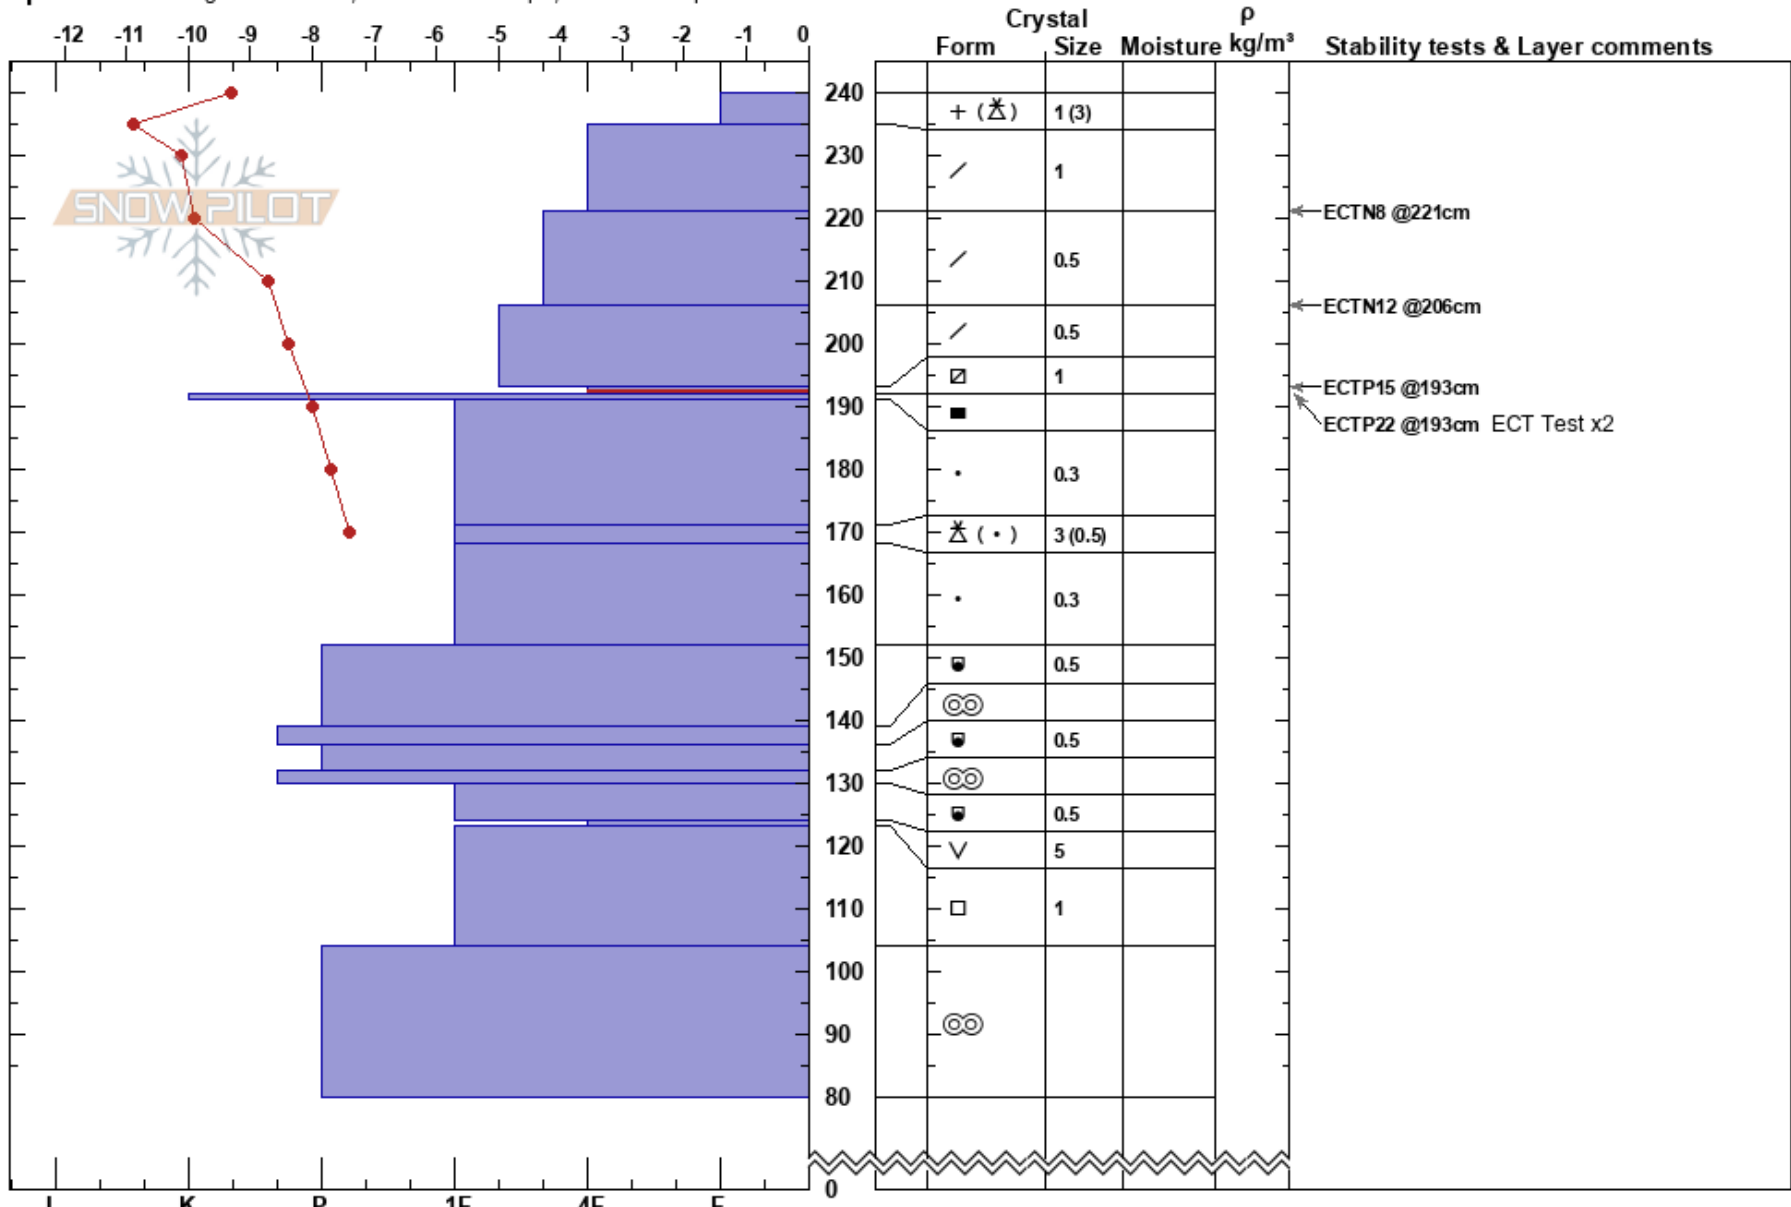

Solitude  
Silver Valley Area  
ID  
Elevation: 5700 ft  
Aspect: N

Drew Mahan  
03/07/2023 - 10:00am  
Co-ord:  
Slope Angle: 28°  
Wind Loading: no

Stability:  
Air Temperature: -4.6°C  
Sky Cover: FEW  
Precipitation: NO  
Wind: SE Calm

HS:240  
PF: 60  
PS: 20  
193-192cm: Problematic layer

Specifics: Pit dug in a Ski Area; Ski tracks on slope; We skied slope

Notes: