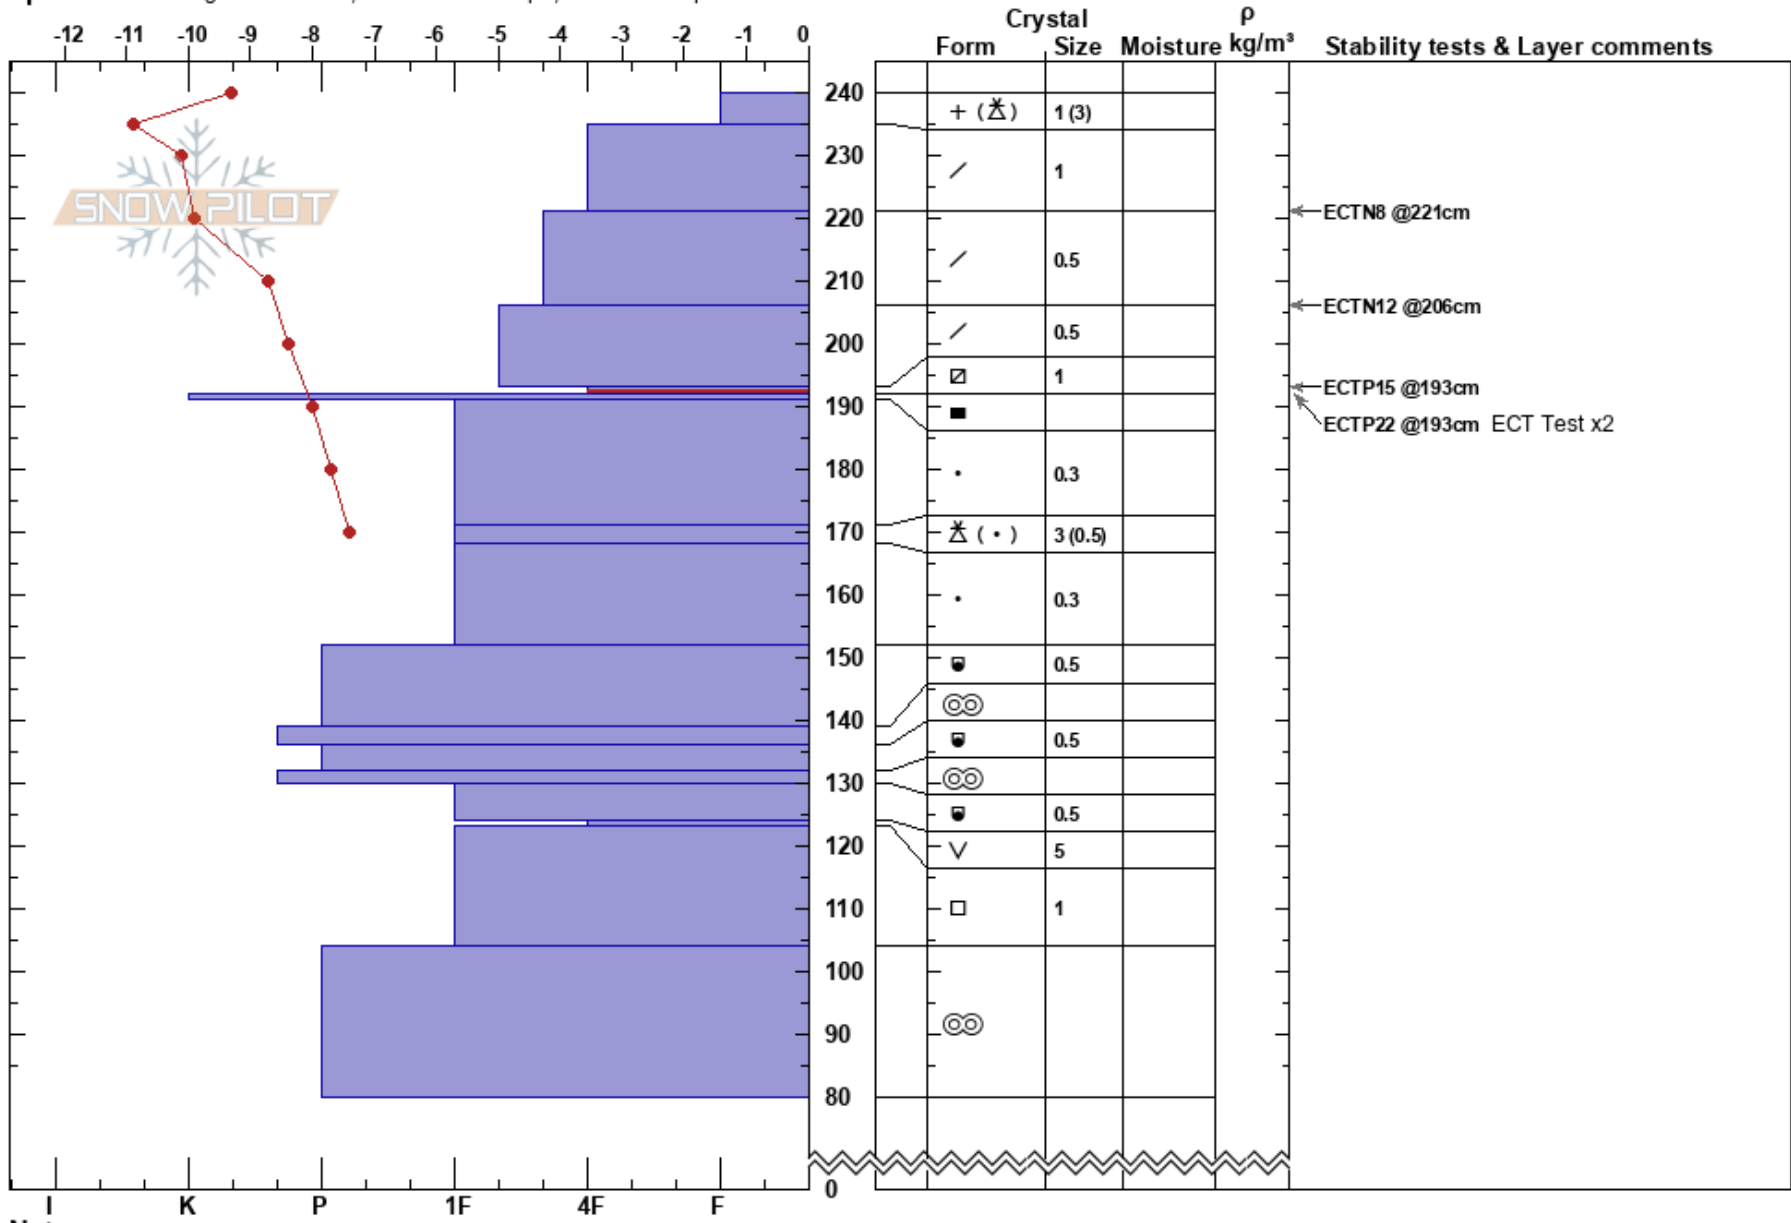

Solitude
Silver Valley Area
ID
Elevation: 5700 ft
Aspect: N

Drew Mahan
03/07/2023 - 10:00am
Co-ord:
Slope Angle: 28°
Wind Loading: no

Stability:
Air Temperature: -4.6°C
Sky Cover: FEW
Precipitation: NO
Wind: SE Calm

HS:240
PF: 60
PS: 20
193-192cm: Problematic layer

Specifics: Pit dug in a Ski Area; Ski tracks on slope; We skied slope

Notes: