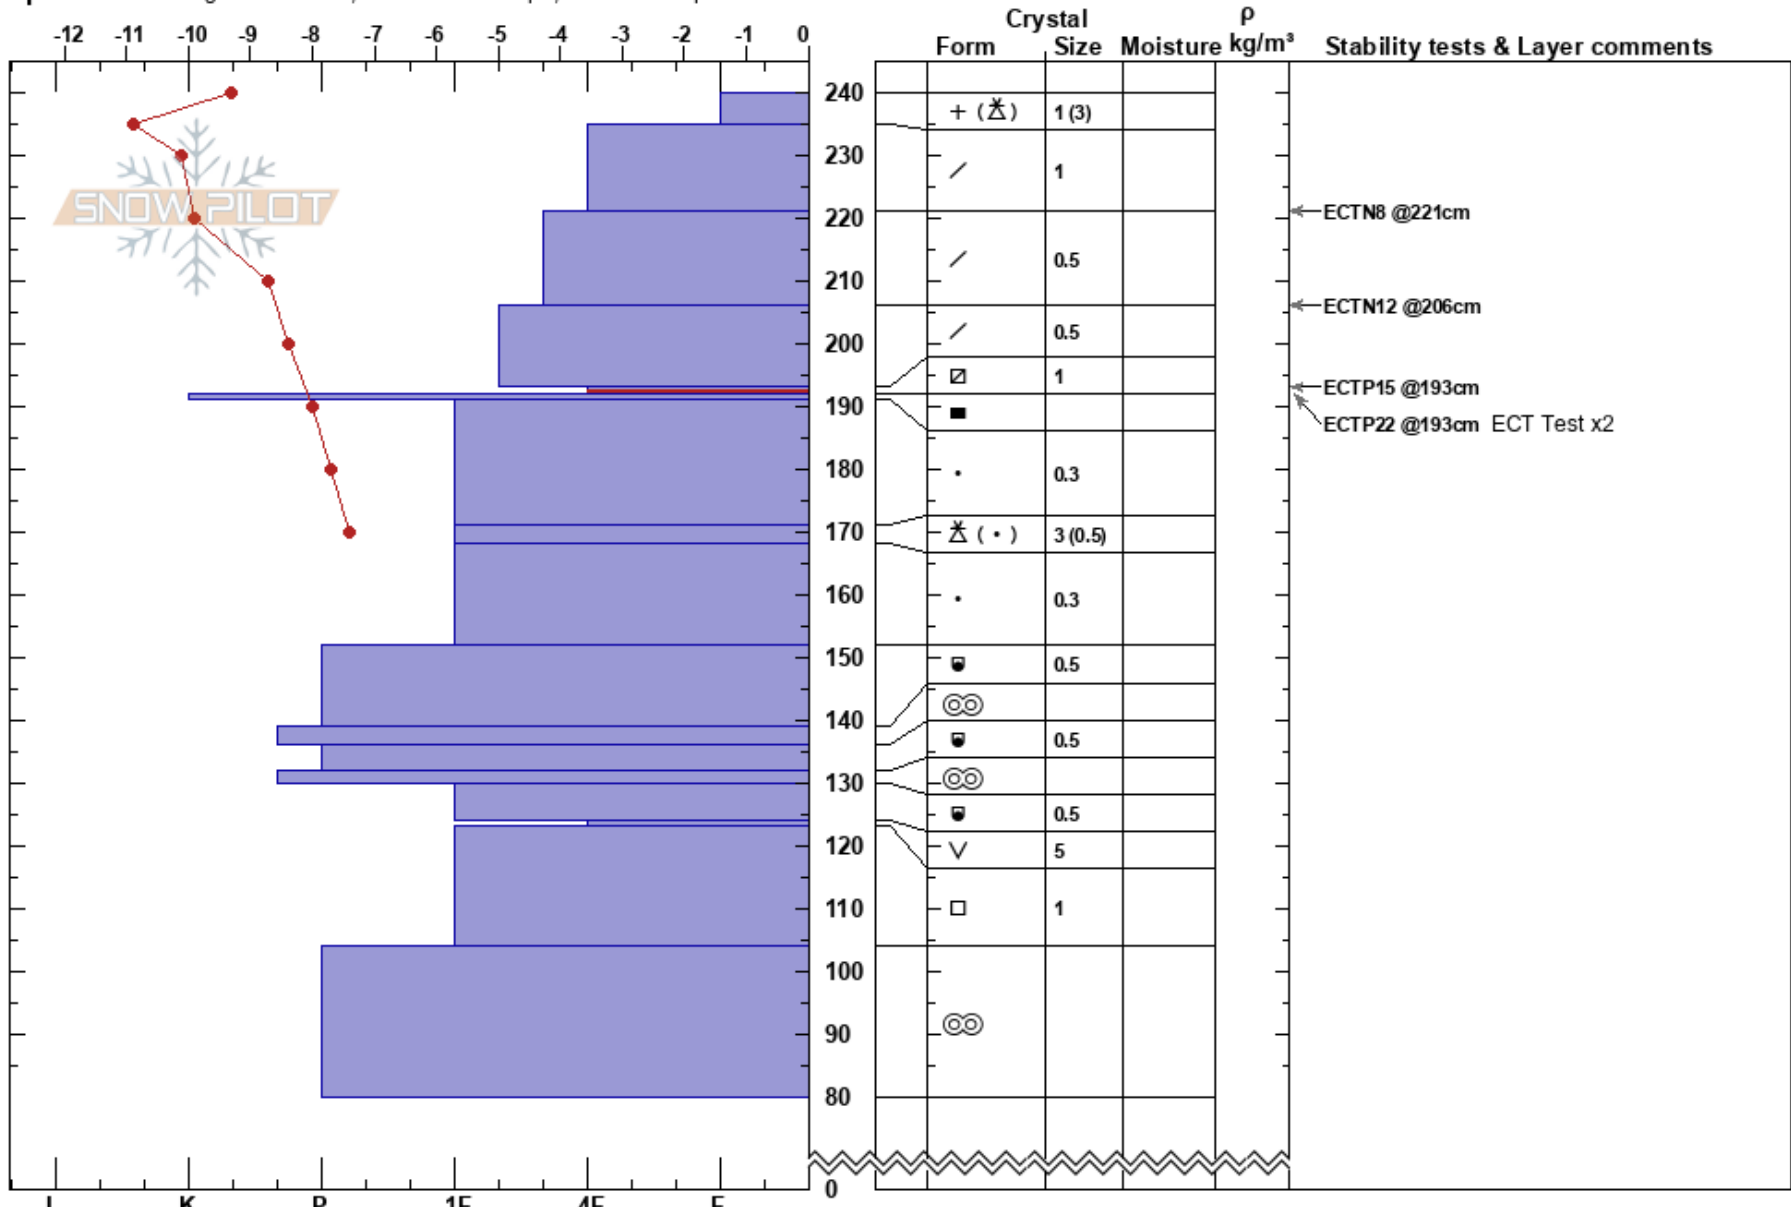

Solitude
Silver Valley Area
ID
Elevation: 5700 ft
Aspect: N

Drew Mahan
03/07/2023 - 10:00am
Co-ord:
Slope Angle: 28°
Wind Loading: no

Stability: **HS:240**
Air Temperature: -4.6°C **PF: 60** 193-192cm: Problematic layer
Sky Cover: FEW **PS: 20**
Precipitation: NO
Wind: SE Calm

Specifics: Pit dug in a Ski Area; Ski tracks on slope; We skied slope

Notes: